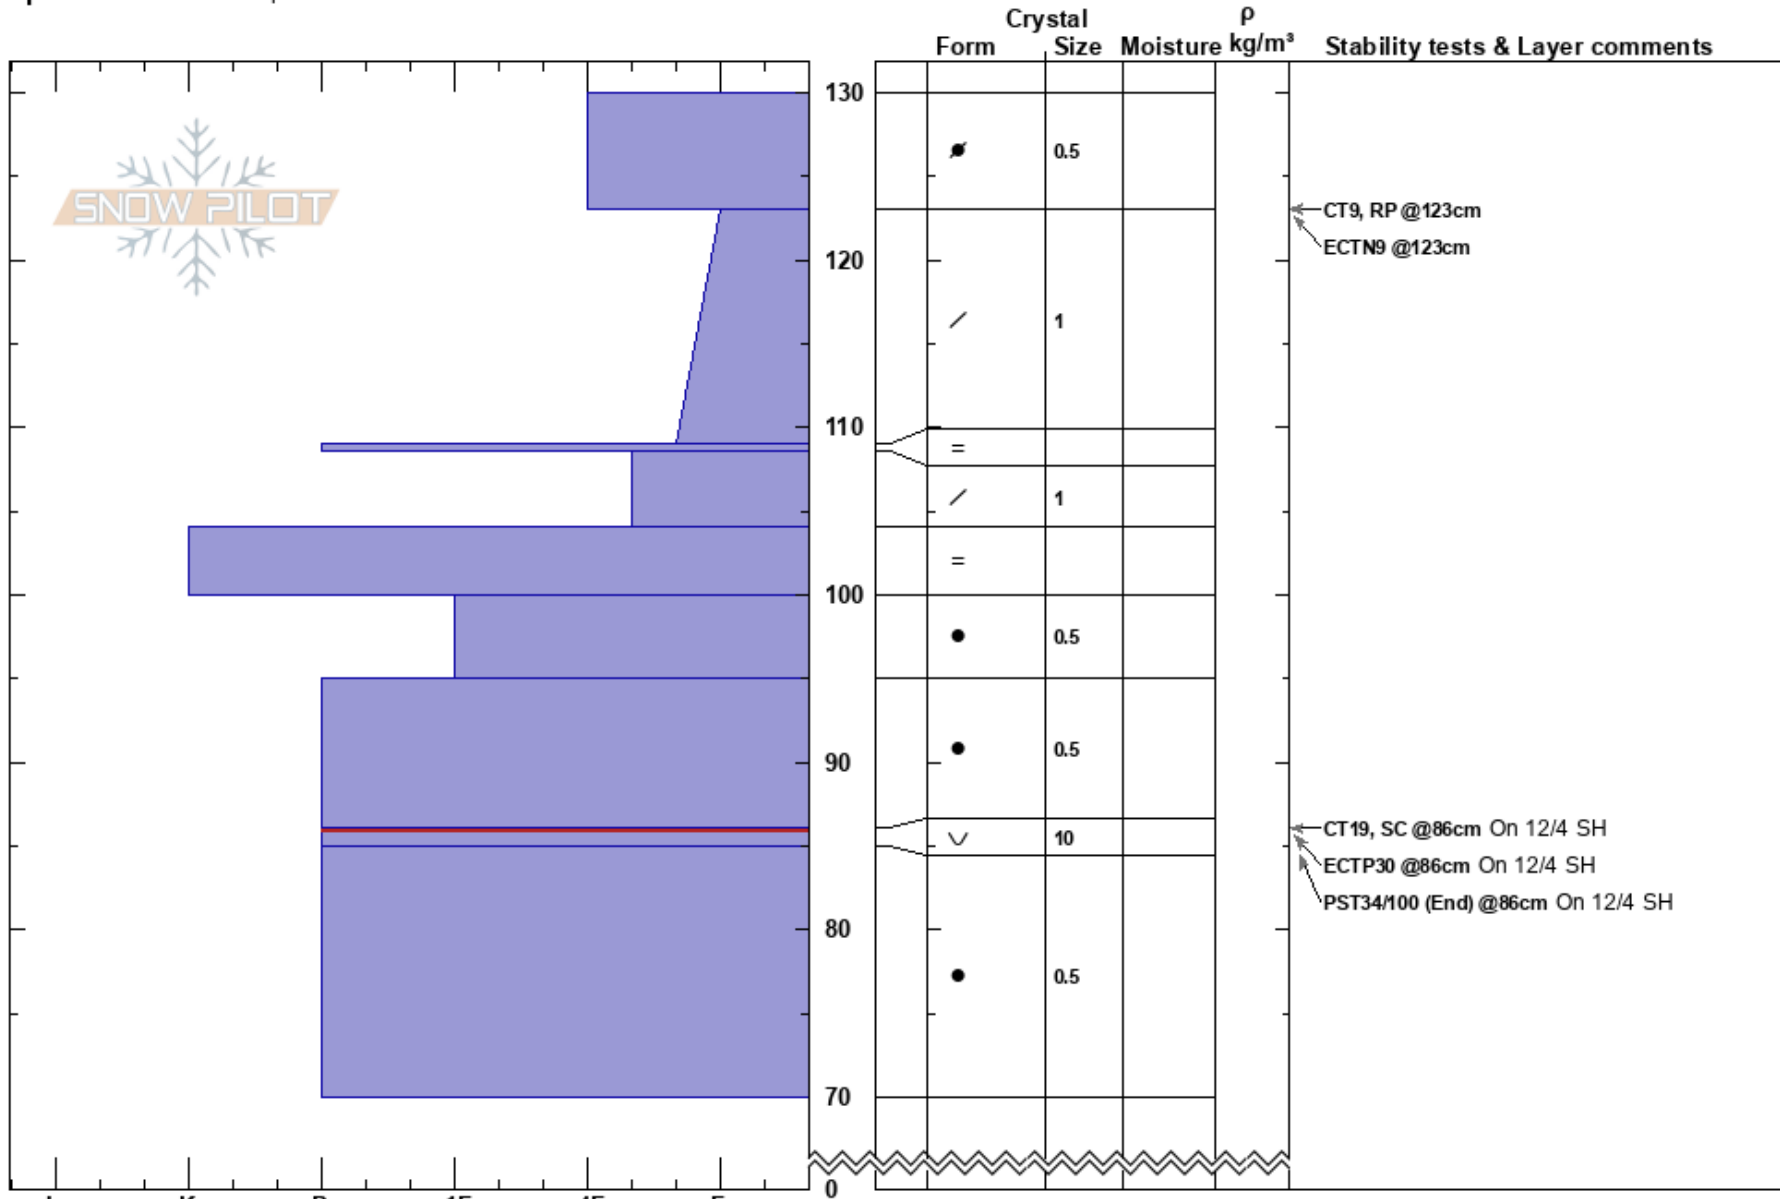

Lincoln Ridge  
 Central Sierra  
 CA  
**Elevation:** 7700 ft  
**Aspect:** 25°  
**Specifics:** We skied slope

Brandon Schwartz  
 12/27/2018 - 12:00pm  
**Co-ord:** 39.59122N, -120.49059W  
**Slope Angle:** 23°  
**Wind Loading:** previous

**Stability:** Good **HS:** 130  
**Air Temperature:** -8°C **PS:** 10 **Layer Notes:** 86-85cm: 12/4 layer, decomposing  
**Sky Cover:** BKN 86-85cm: Problematic layer  
**Precipitation:** S-1  
**Wind:** NE Strong

**Notes:** Pit dug in near treeline terrain. 12/4 SH layer found.