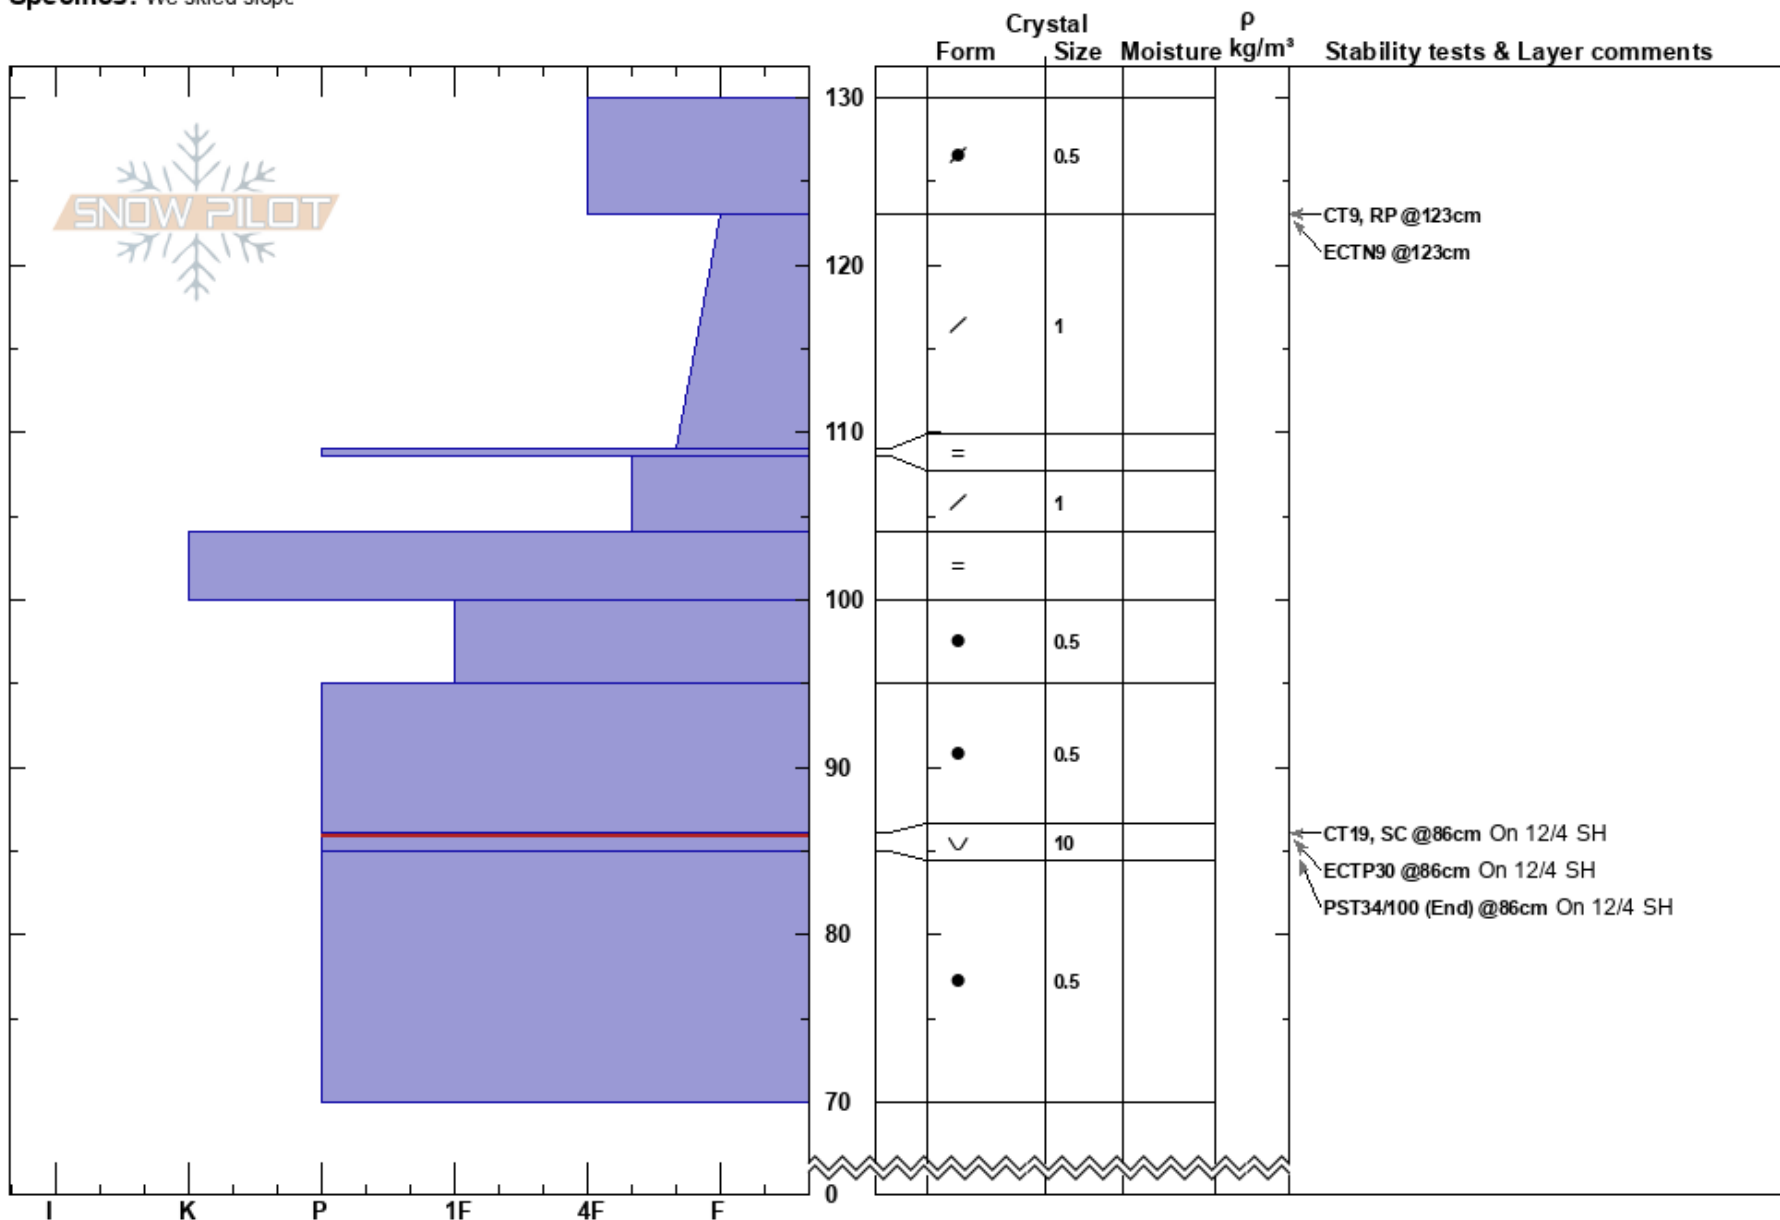

Lincoln Ridge
 Central Sierra
 CA
Elevation: 7700 ft
Aspect: 25°
Specifics: We skied slope

Brandon Schwartz
 12/27/2018 - 12:00pm
Co-ord: 39.59122N, -120.49059W
Slope Angle: 23°
Wind Loading: previous

Stability: Good **HS:** 130
Air Temperature: -8°C **PS:** 10
Sky Cover: BKN
Precipitation: S-1
Wind: NE Strong

Layer Notes:
 86-85cm: 12/4 layer, decomposing
 86-85cm: Problematic layer

Notes: Pit dug in near treeline terrain. 12/4 SH layer found.