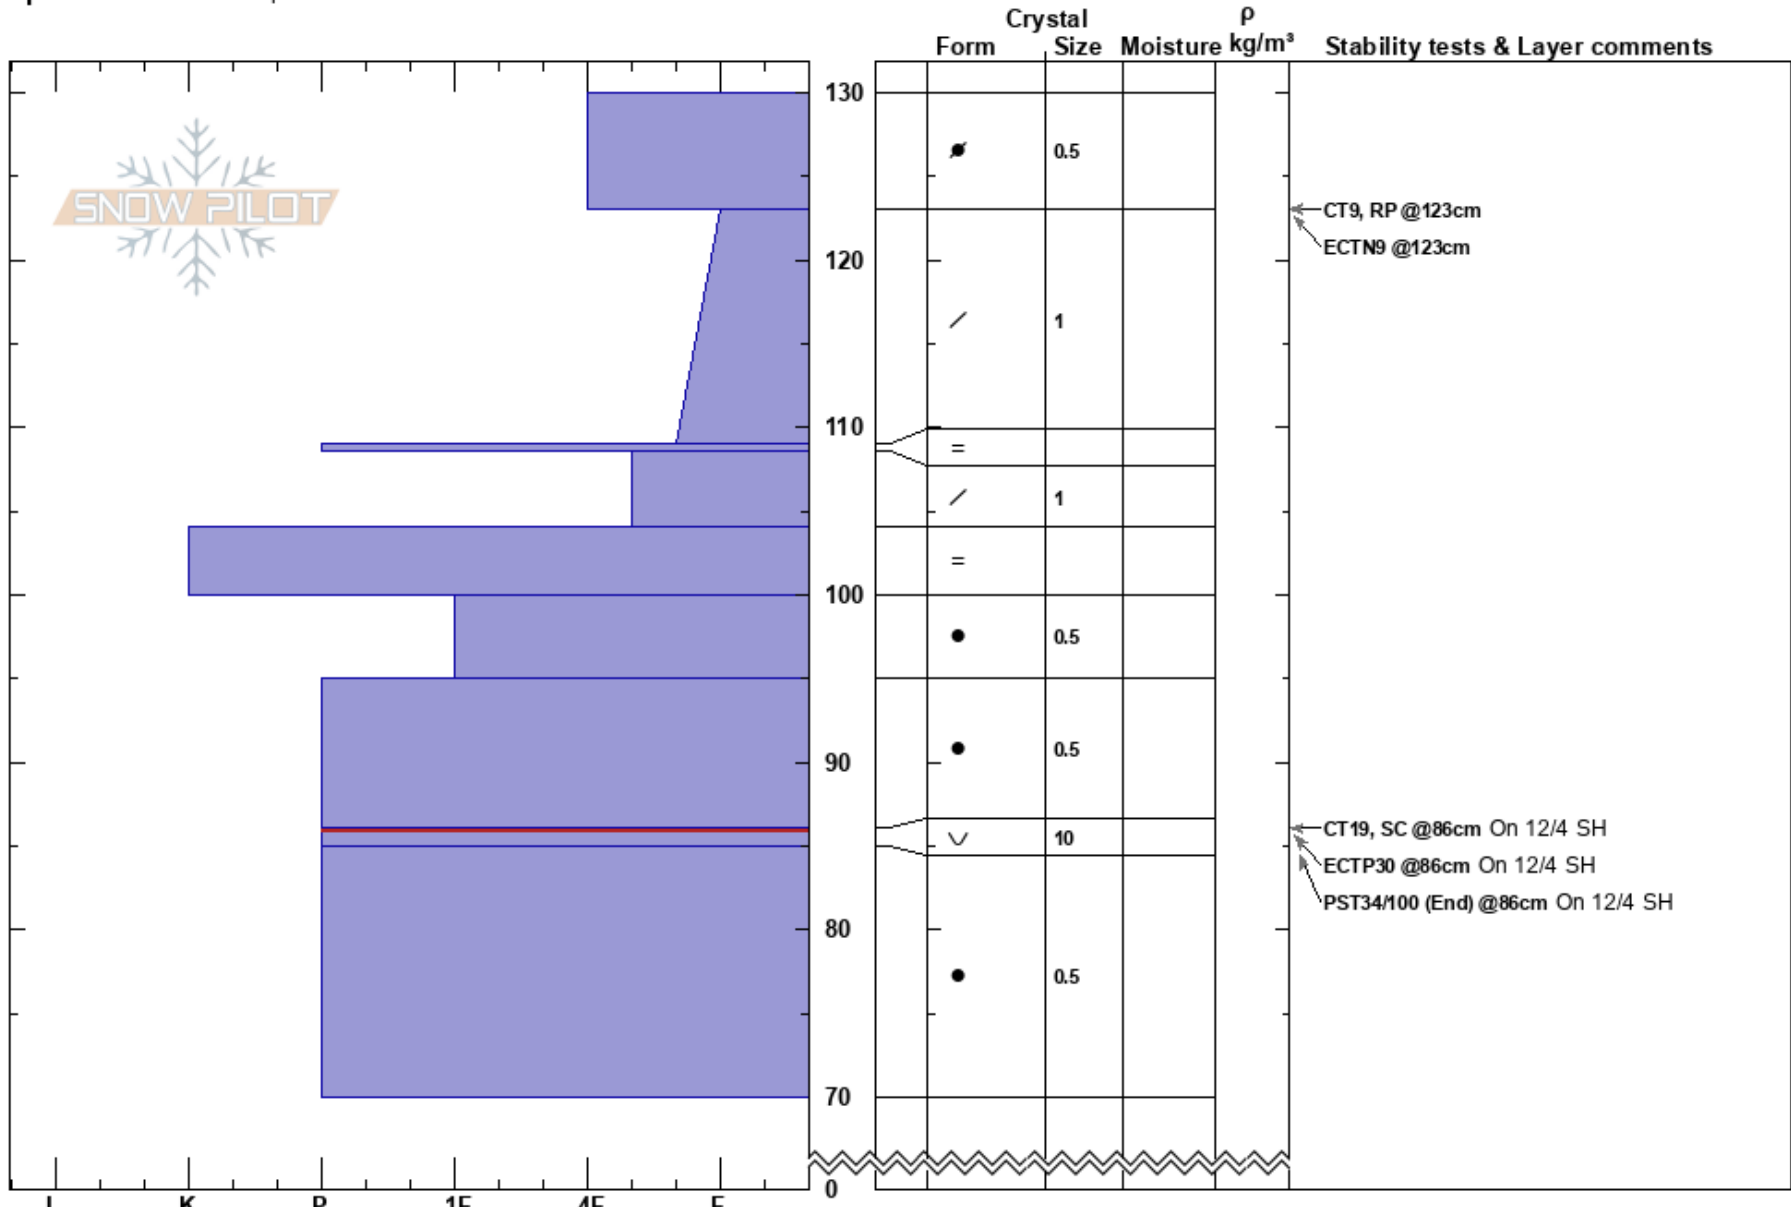

Lincoln Ridge
 Central Sierra
 CA
Elevation: 7700 ft
Aspect: 25°
Specifics: We skied slope

Brandon Schwartz
 12/27/2018 - 12:00pm
Co-ord: 39.59122N, -120.49059W
Slope Angle: 23°
Wind Loading: previous

Stability: Good **HS:** 130
Air Temperature: -8°C **PS:** 10 **Layer Notes:** 86-85cm: 12/4 layer, decomposing
Sky Cover: BKN 86-85cm: Problematic layer
Precipitation: S-1
Wind: NE Strong

Notes: Pit dug in near treeline terrain. 12/4 SH layer found.