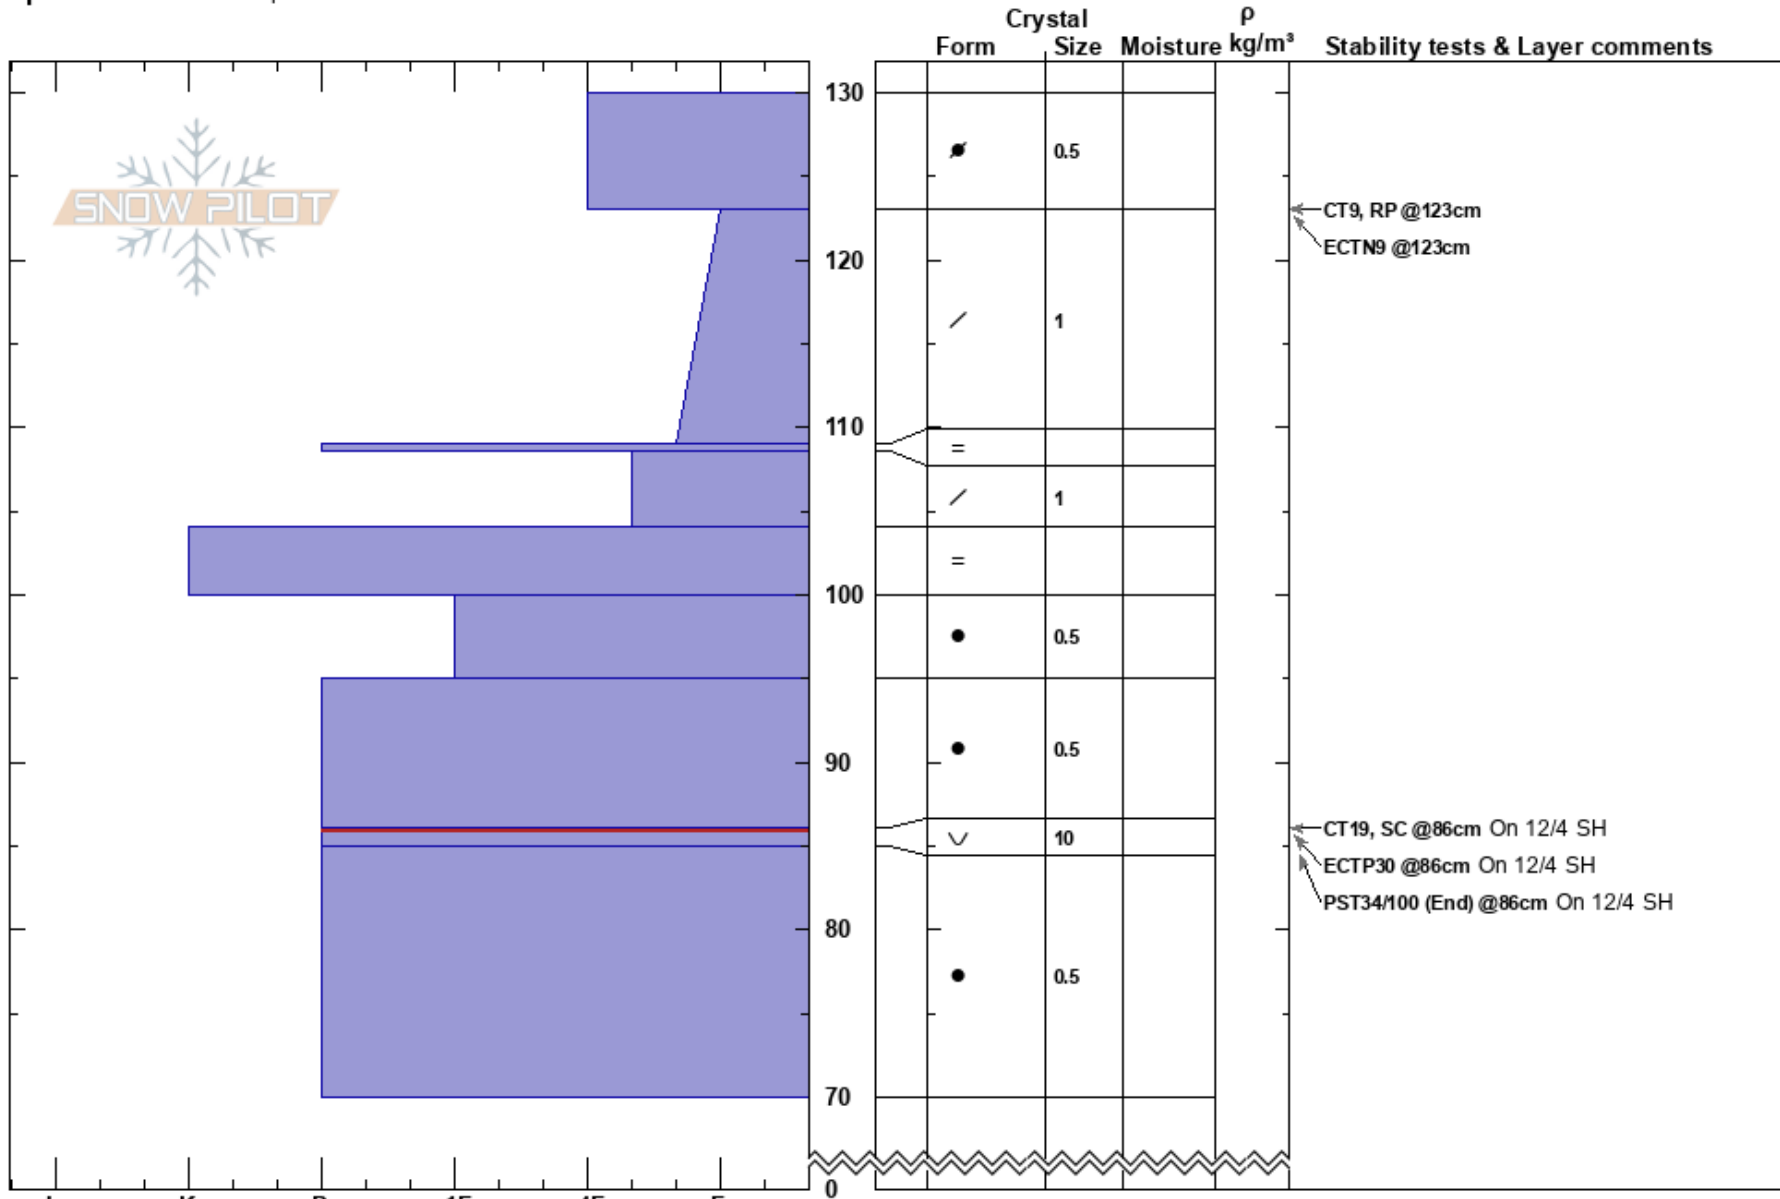

Lincoln Ridge
 Central Sierra
 CA
Elevation: 7700 ft
Aspect: 25°
Specifics: We skied slope

Brandon Schwartz
 12/27/2018 - 12:00pm
Co-ord: 39.59122N, -120.49059W
Slope Angle: 23°
Wind Loading: previous

Stability: Good **HS:** 130
Air Temperature: -8°C **PS:** 10 **Layer Notes:** 86-85cm: 12/4 layer, decomposing
Sky Cover: BKN 86-85cm: Problematic layer
Precipitation: S-1
Wind: NE Strong

Notes: Pit dug in near treeline terrain. 12/4 SH layer found.