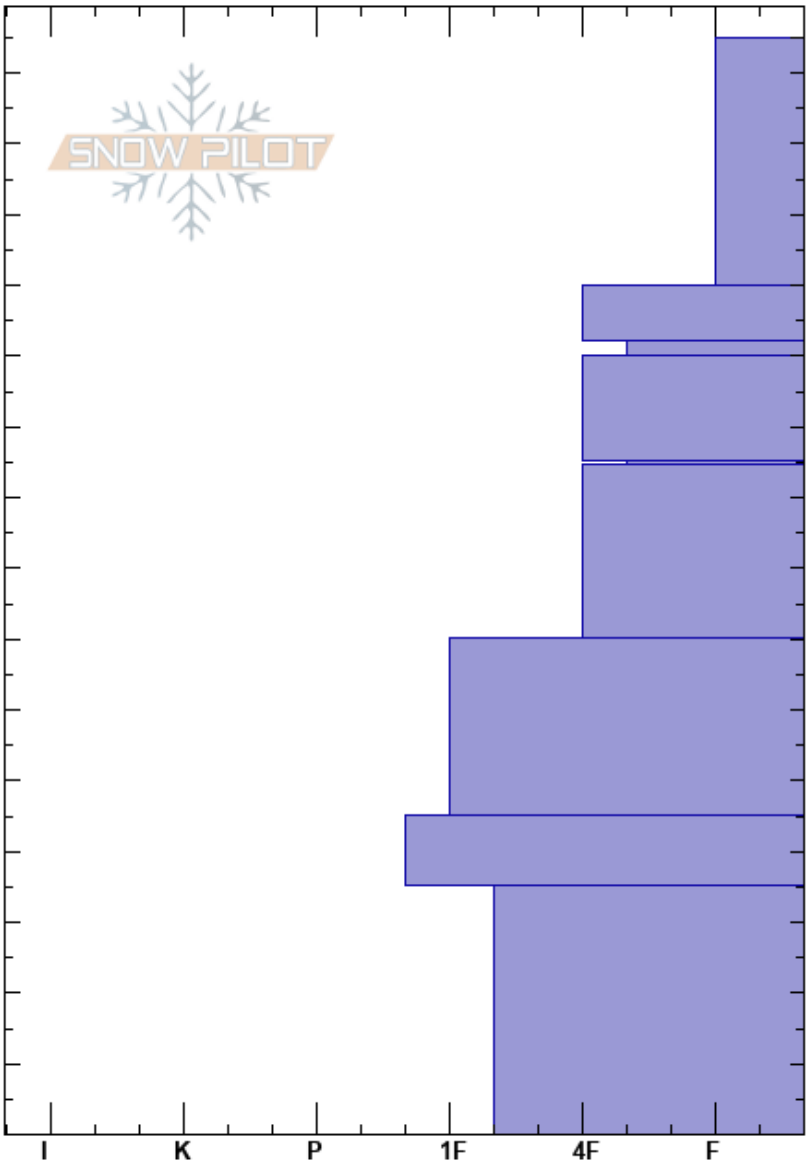

Lucky Dog  
 Snake River Range  
 WY  
 Elevation: 8408 ft  
 Aspect: N  
 Specifics:

John Wauters  
 12/26/2018 - 12:00pm  
 Co-ord: 43.26662N, -110.86513W  
 Slope Angle: 32°  
 Wind Loading: no

Stability:  
 Air Temperature:  
 Sky Cover: SCT  
 Precipitation: NO  
 Wind: Calm

HS: 155  
 PF: 100  
 PS: 40  
 Layer Notes:  
 95-94.5cm: Layed over  
 95-94.5cm: Problematic layer

Crystal Form	Crystal Size	Moisture	$\rho$ kg/m <sup>3</sup>	Stability tests & Layer comments
+ (*)	2.5			
/ (.)	0.5			
⊗	2			
/ (.)	0.5			
∨	6-8			← ECTP12 @95cm SP 95-94.5cm: Layed over
/ (.)	0.5			
⊖	0.5			
⊖	1			
⊖	1			