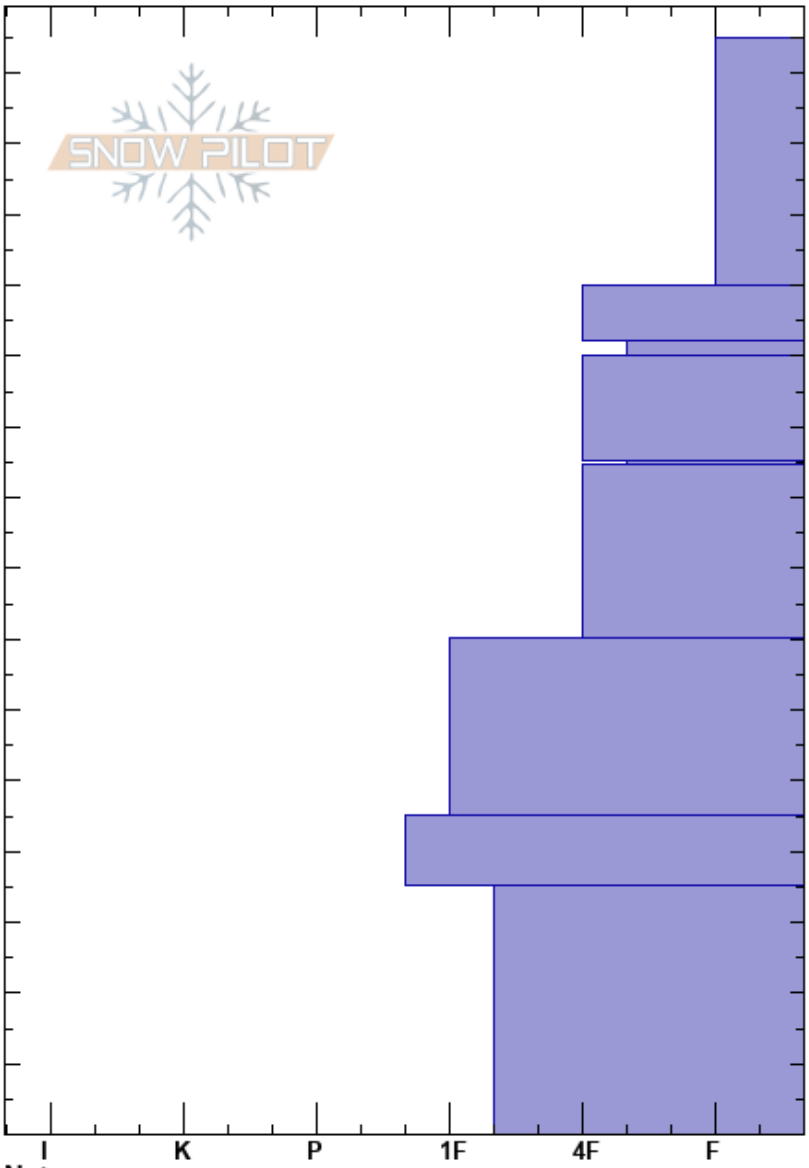

Lucky Dog
 Snake River Range
 WY
 Elevation: 8408 ft
 Aspect: N
 Specifics:

John Wauters
 12/26/2018 - 12:00pm
 Co-ord: 43.26662N, -110.86513W
 Slope Angle: 32°
 Wind Loading: no

Stability:
 Air Temperature:
 Sky Cover: SCT
 Precipitation: NO
 Wind: Calm

HS: 155
 PF: 100
 PS: 40
 Layer Notes:
 95-94.5cm: Layed over
 95-94.5cm: Problematic layer

Crystal Form	Crystal Size	Moisture	ρ kg/m ³	Stability tests & Layer comments
+ (*)	2.5			
/ (.)	0.5			
⊗	2			
/ (.)	0.5			
∨	6-8			← ECTP12 @95cm SP 95-94.5cm: Layed over
/ (.)	0.5			
⊖	0.5			
⊖	1			
⊖	1			