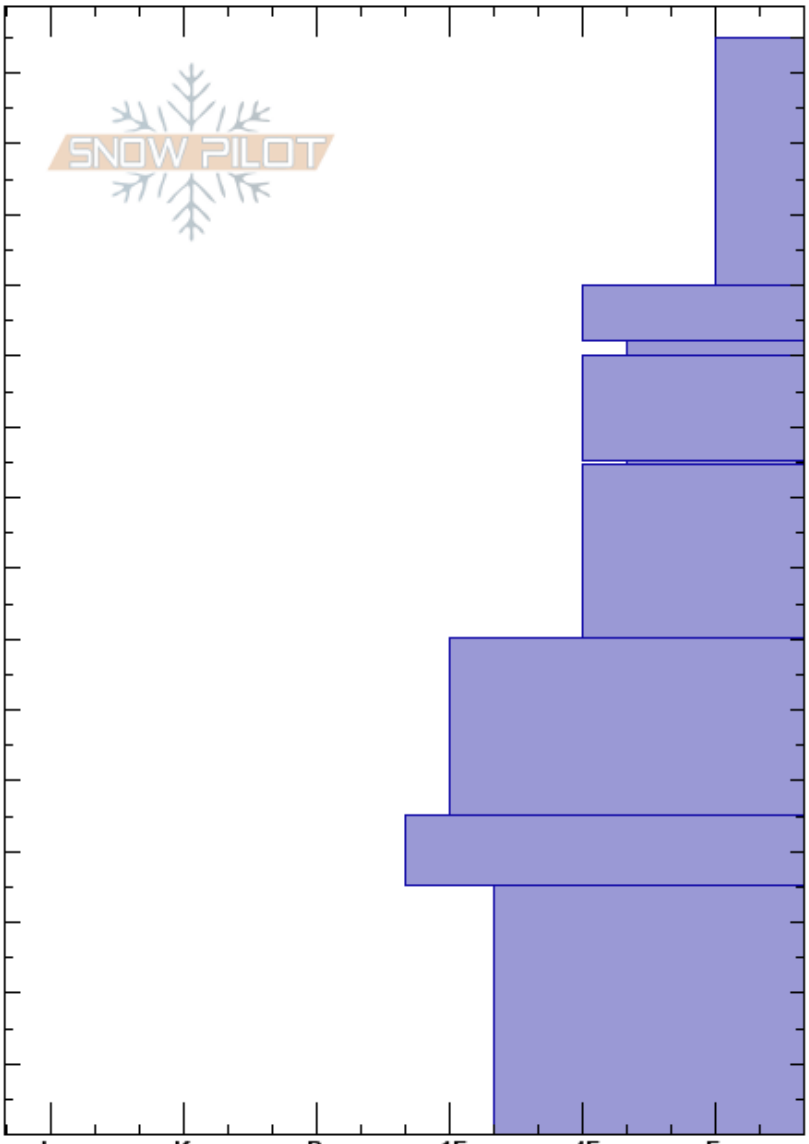

Lucky Dog  
 Snake River Range  
 WY  
 Elevation: 8408 ft  
 Aspect: N  
 Specifics:

John Wauters  
 12/26/2018 - 12:00pm  
 Co-ord: 43.26662N, -110.86513W  
 Slope Angle: 32°  
 Wind Loading: no

Stability:  
 Air Temperature:  
 Sky Cover: SCT  
 Precipitation: NO  
 Wind: Calm

HS: 155  
 PF: 100  
 PS: 40  
 Layer Notes:  
 95-94.5cm: Layed over  
 95-94.5cm: Problematic layer

Crystal Form	Crystal Size	Moisture	$\rho$ kg/m <sup>3</sup>	Stability tests & Layer comments
+ (*)	2.5			
/ (.)	0.5			
⊗	2			
/ (.)	0.5			
∨	6-8			← ECTP12 @95cm SP 95-94.5cm: Layed over
/ (.)	0.5			
⊖	0.5			
⊖	1			
⊖	1			