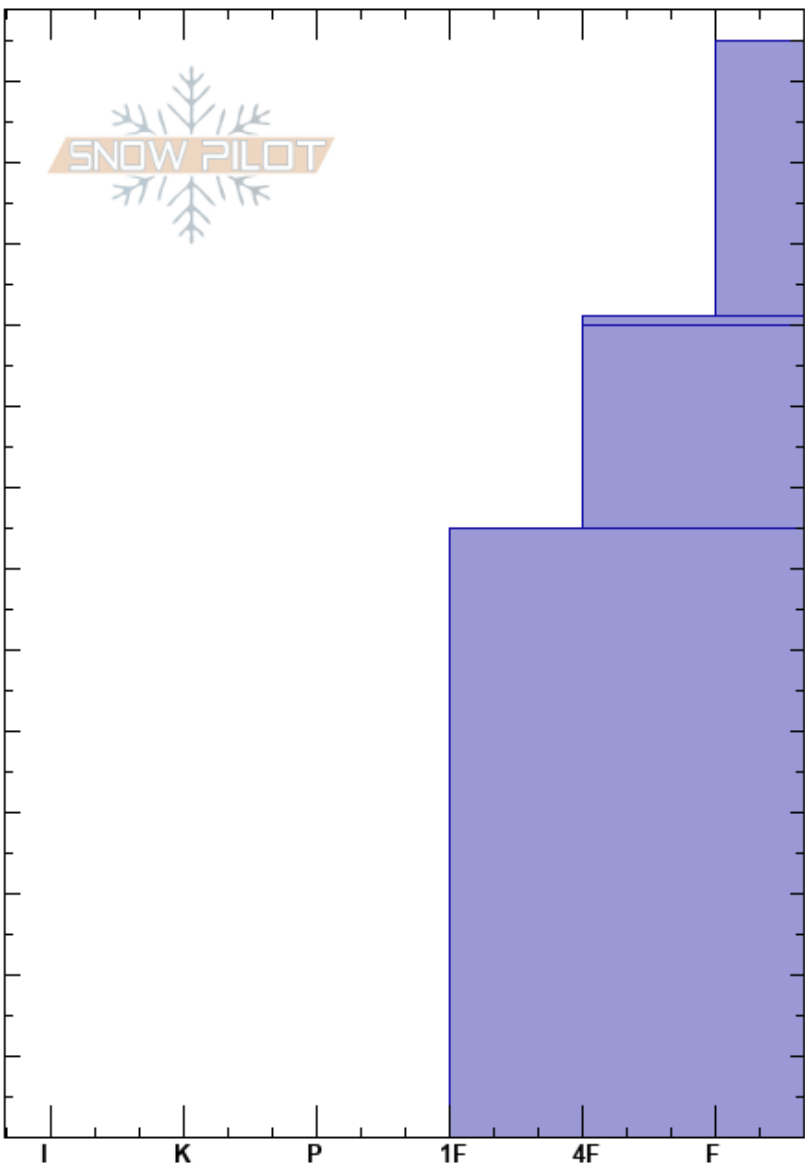

Coyote  
 Snake River Range  
 WY  
 Elevation: 8724 ft  
 Aspect: NE  
 Specifics:

John Wauters  
 12/26/2018 - 11:00am  
 Co-ord: 43.25681N, -110.86109W  
 Slope Angle: 35°  
 Wind Loading: no

Stability:  
 Air Temperature: -10°C  
 Sky Cover: SCT  
 Precipitation: NO  
 Wind: Calm

HS:135 Layer Notes:

Crystal Form	Crystal Size	Moisture	$\rho$ kg/m <sup>3</sup>	Stability tests & Layer comments
+				← ECTN18 @110cm
⊗	3			← CT6, RP @101cm
/ (•)	0.5			← CT15, RP @85cm
⊖	1			← CT28, RP @55cm