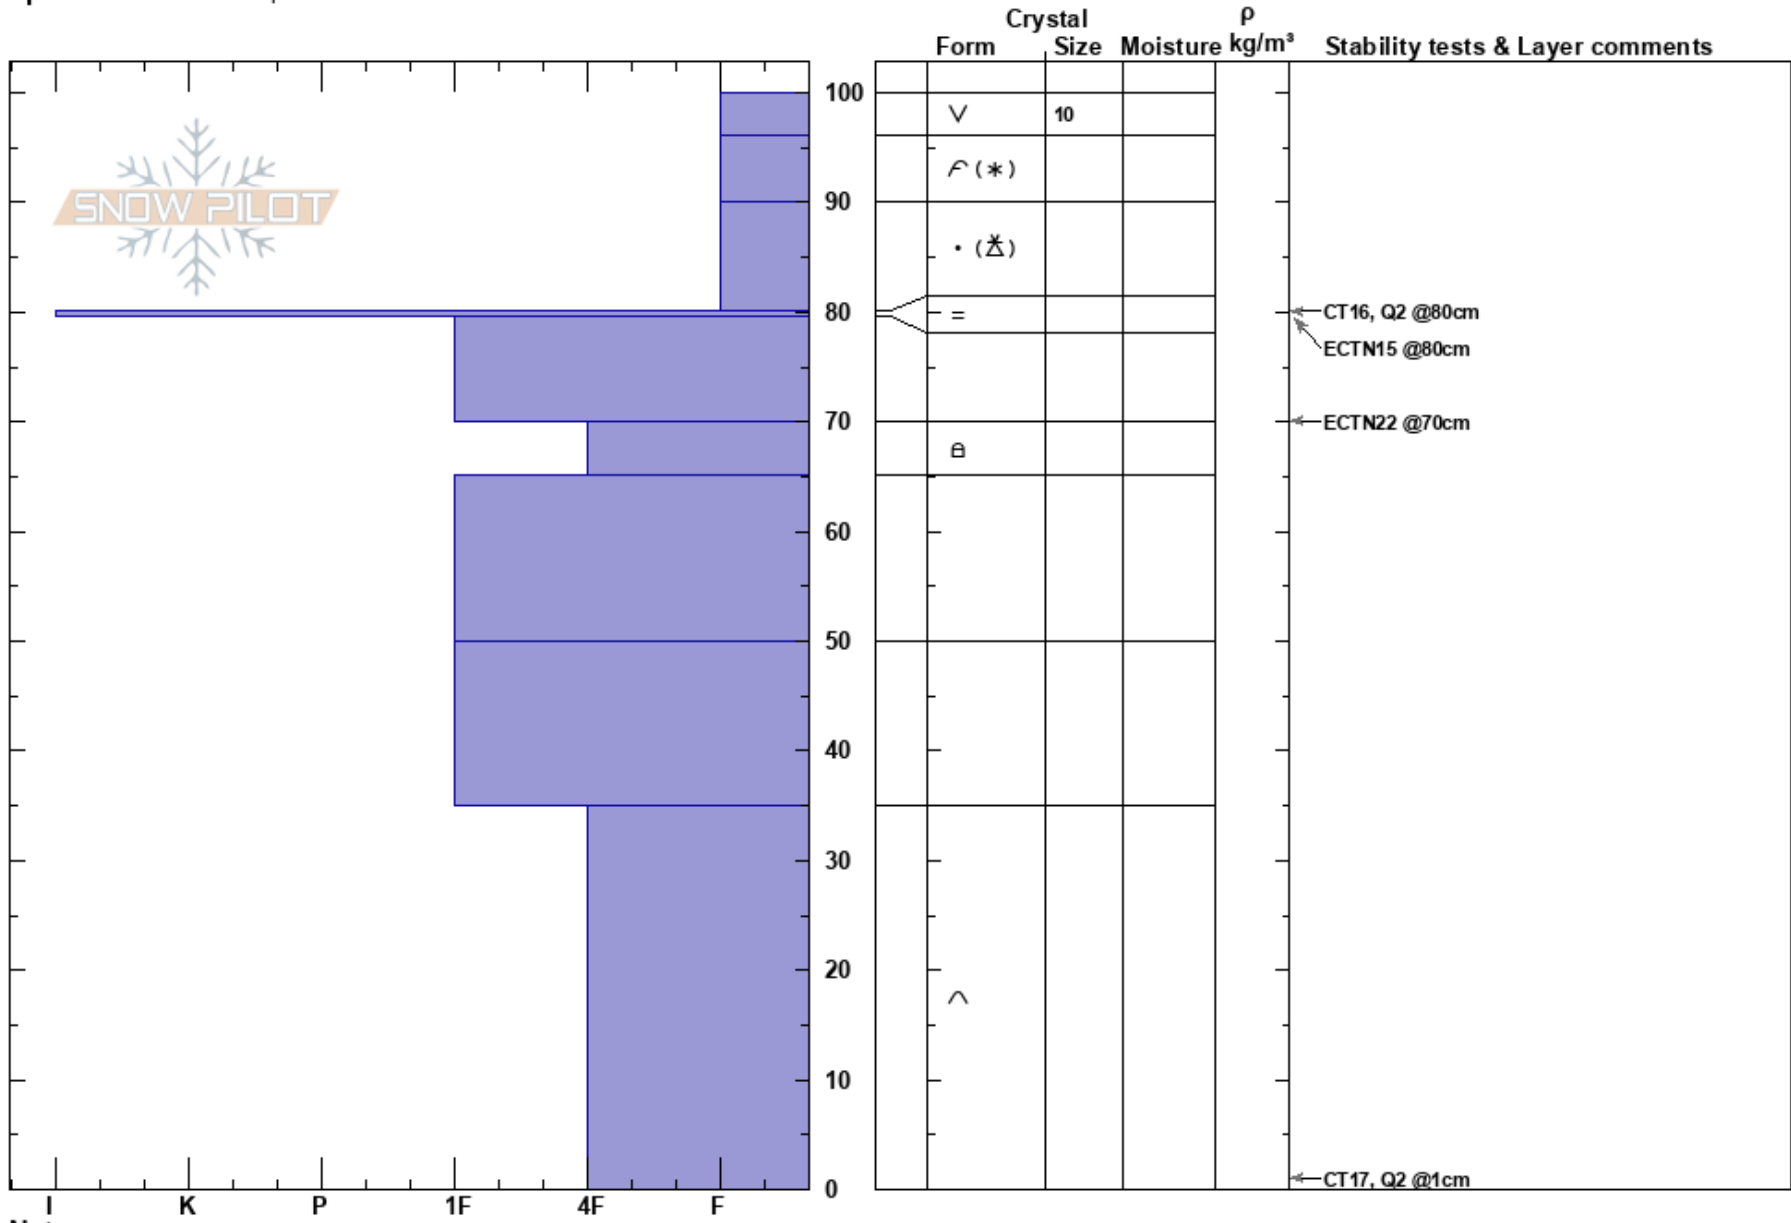

Rattlesnake 01_13_17
 Rattlesnake Mtns
 MT
 Elevation: 7730 ft
 Aspect: 180°
 Specifics: We skied slope

Travis Craft
 01/13/2017 - 11:30am
 Co-ord: 47.04770N, -113.98212W
 Slope Angle: 24°
 Wind Loading: previous

Stability: Good HS:100
 Air Temperature: -8.7°C PF:75 80-79.5cm: Problematic layer
 Sky Cover: CLR
 Precipitation: NO
 Wind: Calm

Notes: