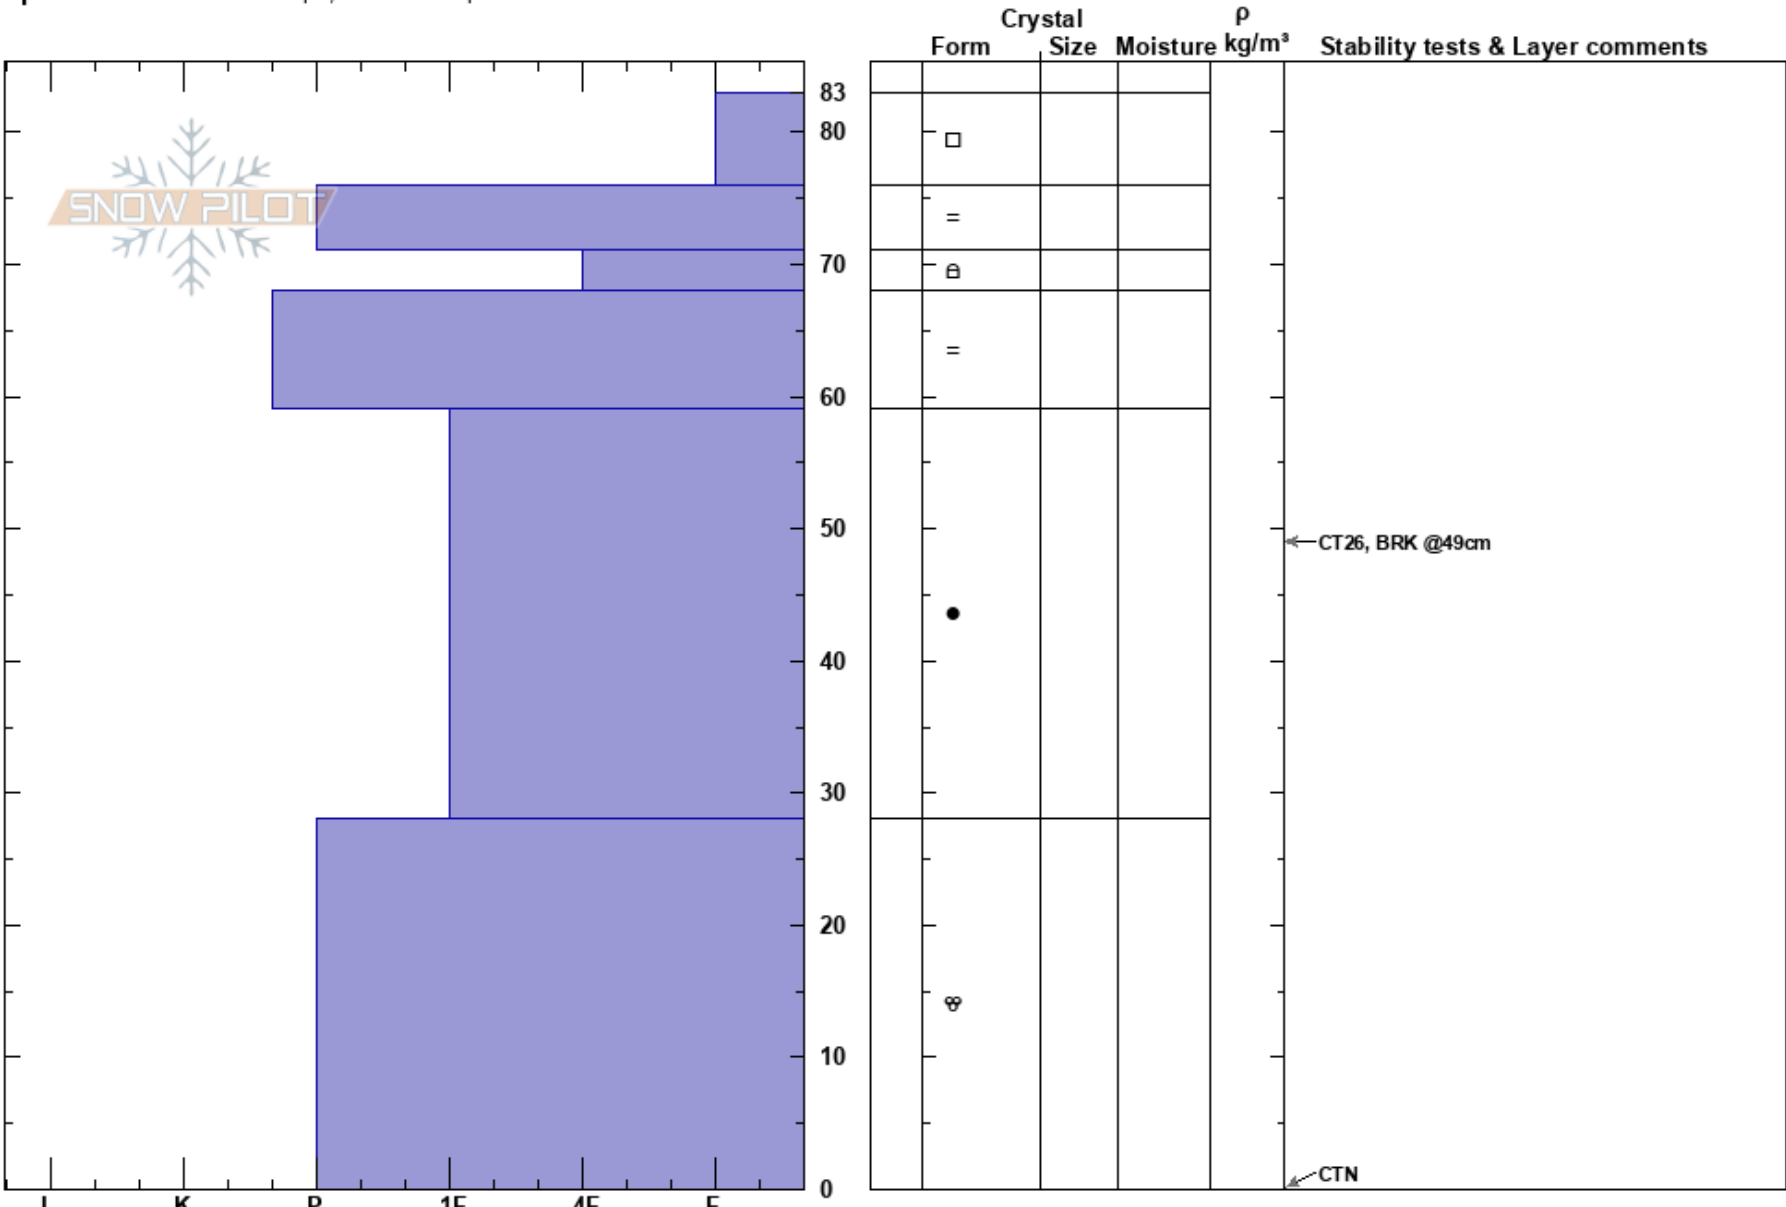

Munchkins NE Bowl  
 Donner Pass Area  
 CA  
 Elevation: 7330 ft  
 Aspect: 28°  
 Specifics: Ski tracks on slope; We skied slope

Brian Gillis  
 12/26/2018 - 1:50pm  
 Co-ord: 39.17030N, -120.21710W  
 Slope Angle: 26°  
 Wind Loading:

Stability: Good  
 Air Temperature: 2°C  
 Sky Cover: CLR  
 Precipitation: NO  
 Wind: N Calm

HS:83  
 PS: 7  
 Layer Notes:

Notes: