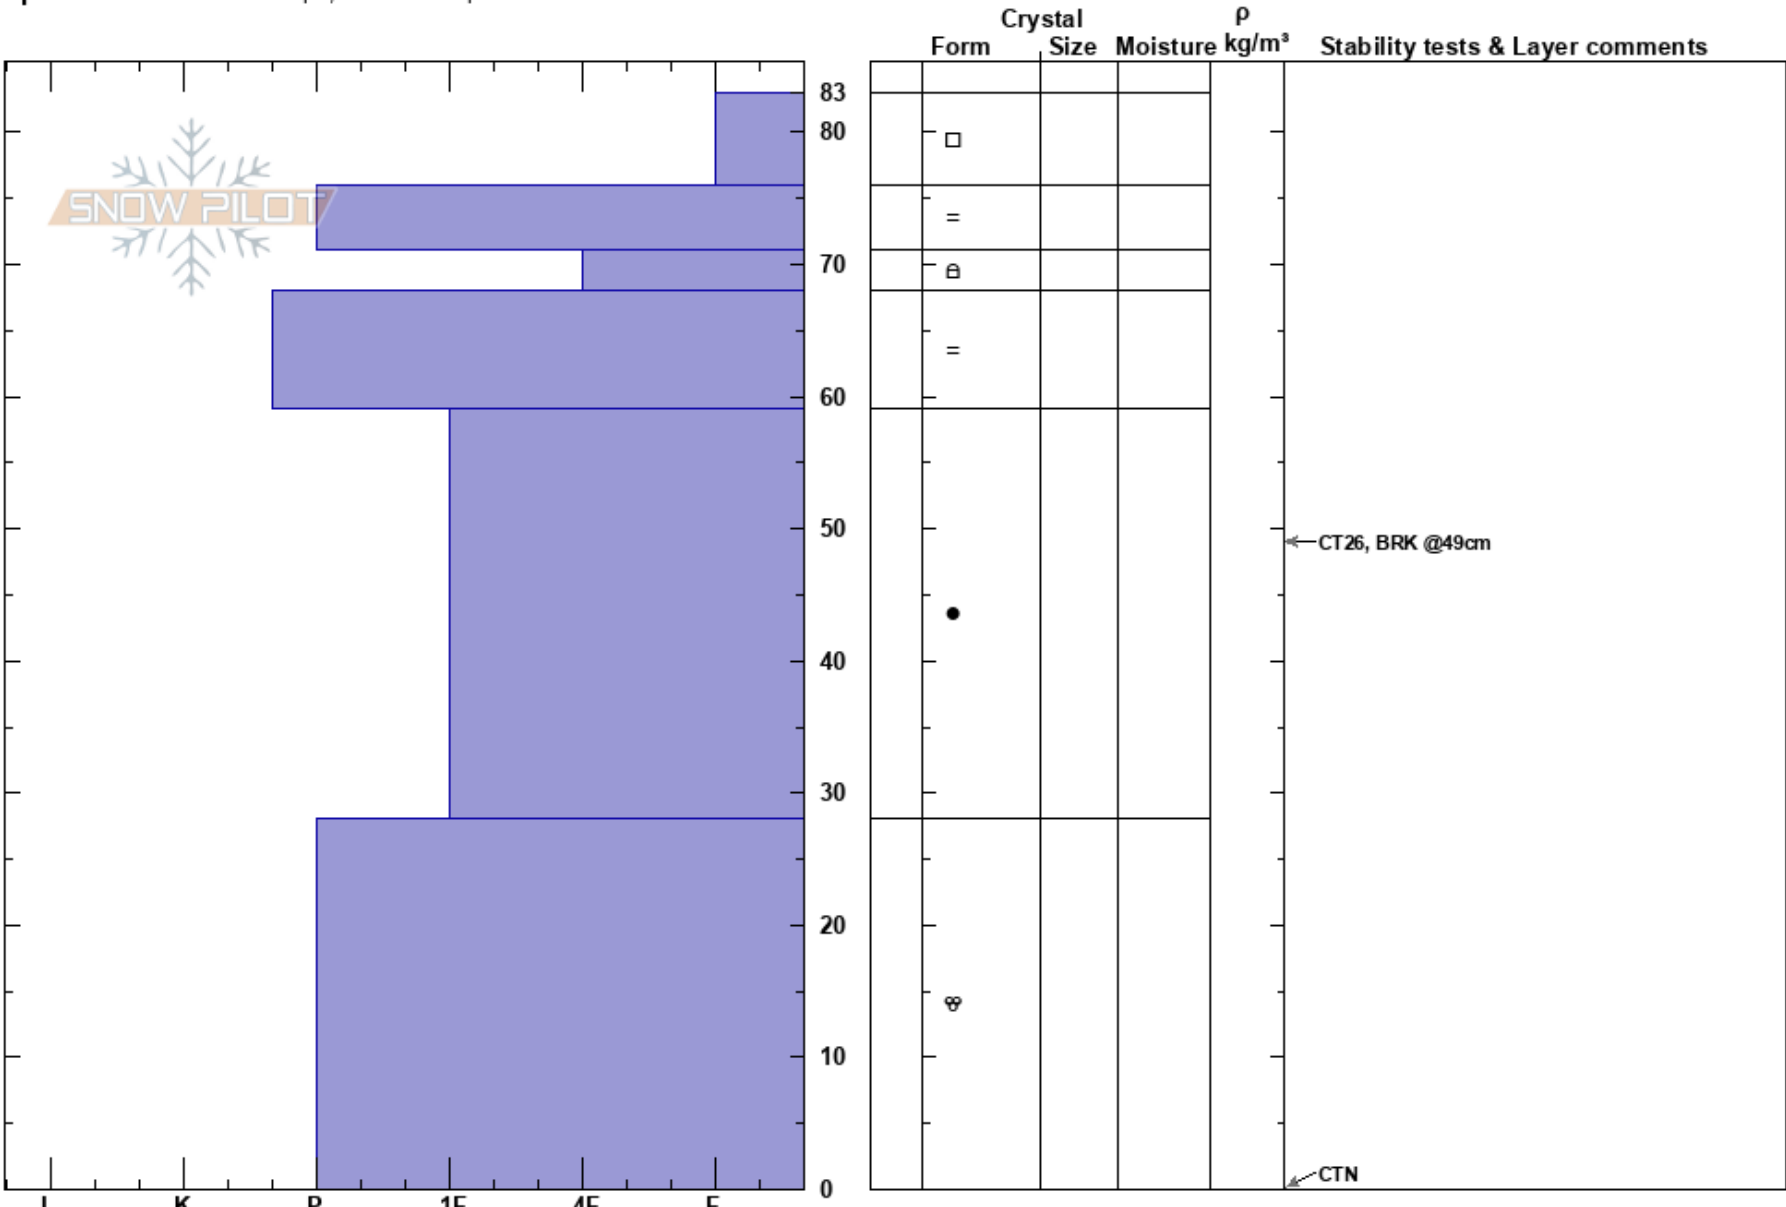

Munchkins NE Bowl
 Donner Pass Area
 CA
 Elevation: 7330 ft
 Aspect: 28°
 Specifics: Ski tracks on slope; We skied slope

Brian Gillis
 12/26/2018 - 1:50pm
 Co-ord: 39.17030N, -120.21710W
 Slope Angle: 26°
 Wind Loading:

Stability: Good
 Air Temperature: 2°C
 Sky Cover: CLR
 Precipitation: NO
 Wind: N Calm

HS:83
 PS: 7
 Layer Notes:

Notes: