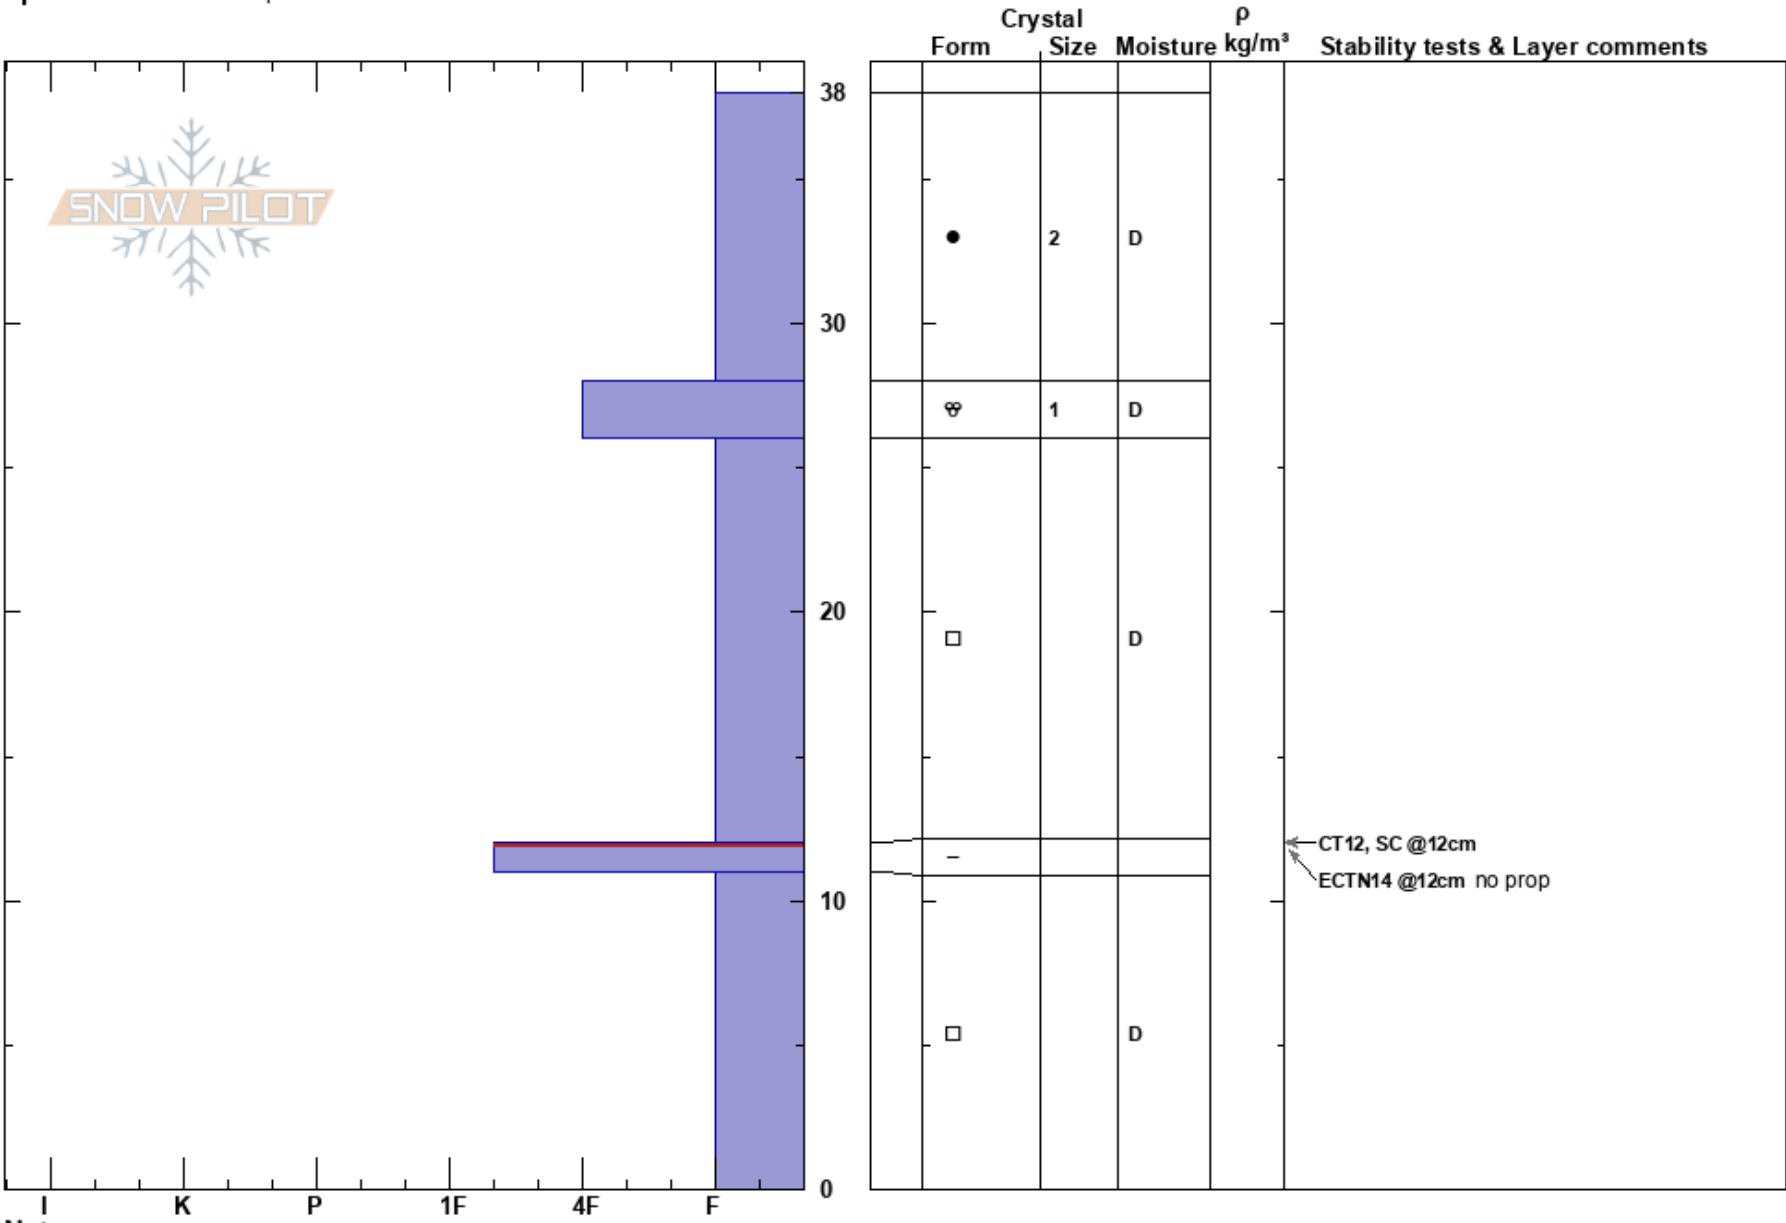

Chimney Park  
 Snowy Range  
 WY  
 Elevation: 2800 m  
 Aspect: N  
 Specifics: We skied slope

Mark Walters  
 12/26/2018 - 1:00pm  
 Co-ord: 41.17039N, -106.22863W  
 Slope Angle: 15°  
 Wind Loading:

Stability: HS:38  
 Air Temperature: -5°C  
 Sky Cover: FEW  
 Precipitation: S-1  
 Wind: Light Breeze

Layer Notes:  
 12-11cm: Problematic layer

Notes: