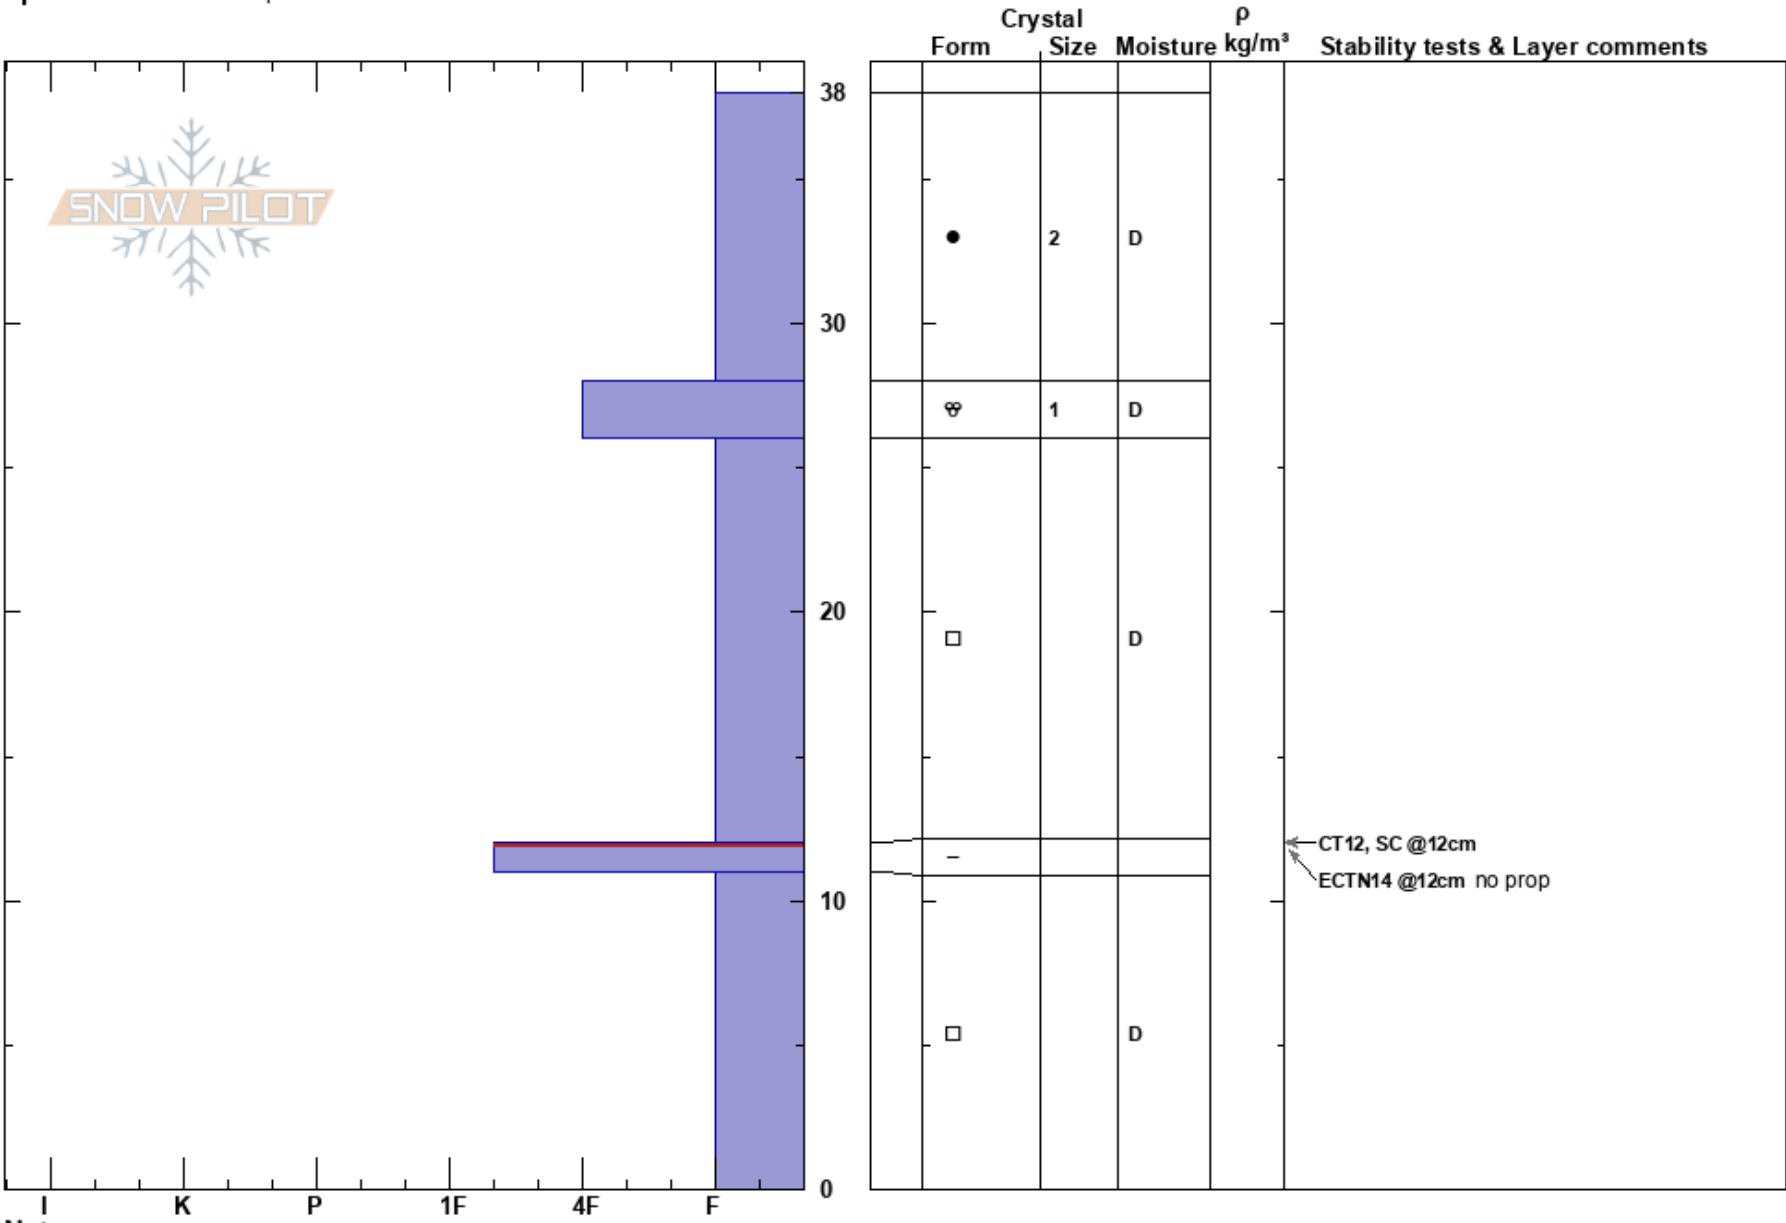

Chimney Park  
 Snowy Range  
 WY  
 Elevation: 2800 m  
 Aspect: N  
 Specifics: We skied slope

Mark Walters  
 12/26/2018 - 1:00pm  
 Co-ord: 41.17039N, -106.22863W  
 Slope Angle: 15°  
 Wind Loading:

Stability: **HS:38**  
 Air Temperature: -5°C  
 Sky Cover: FEW  
 Precipitation: S-1  
 Wind: Light Breeze

Layer Notes:  
 12-11cm: Problematic layer

Notes: