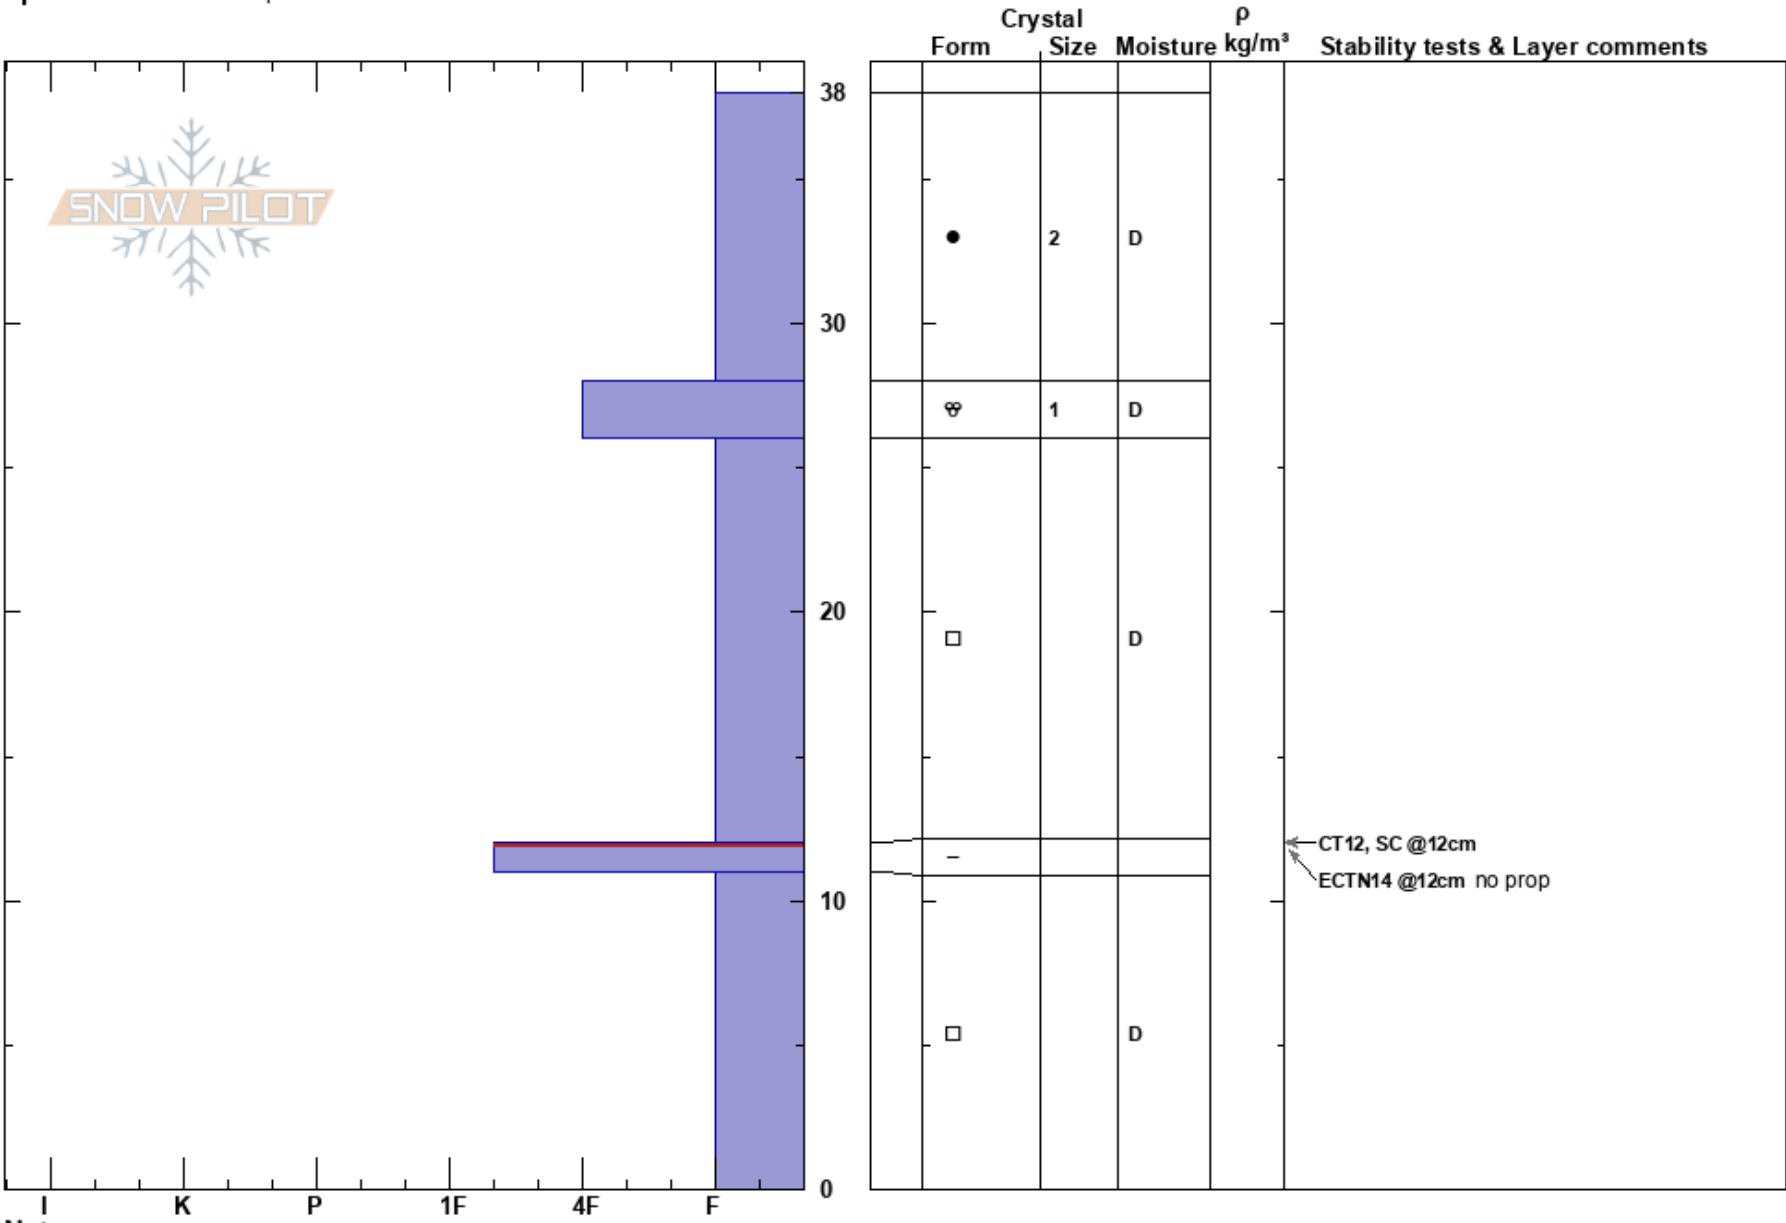

Chimney Park
 Snowy Range
 WY
 Elevation: 2800 m
 Aspect: N
 Specifics: We skied slope

Mark Walters
 12/26/2018 - 1:00pm
 Co-ord: 41.17039N, -106.22863W
 Slope Angle: 15°
 Wind Loading:

Stability: HS:38
 Air Temperature: -5°C
 Sky Cover: FEW
 Precipitation: S-1
 Wind: Light Breeze

Layer Notes:
 12-11cm: Problematic layer

Notes: