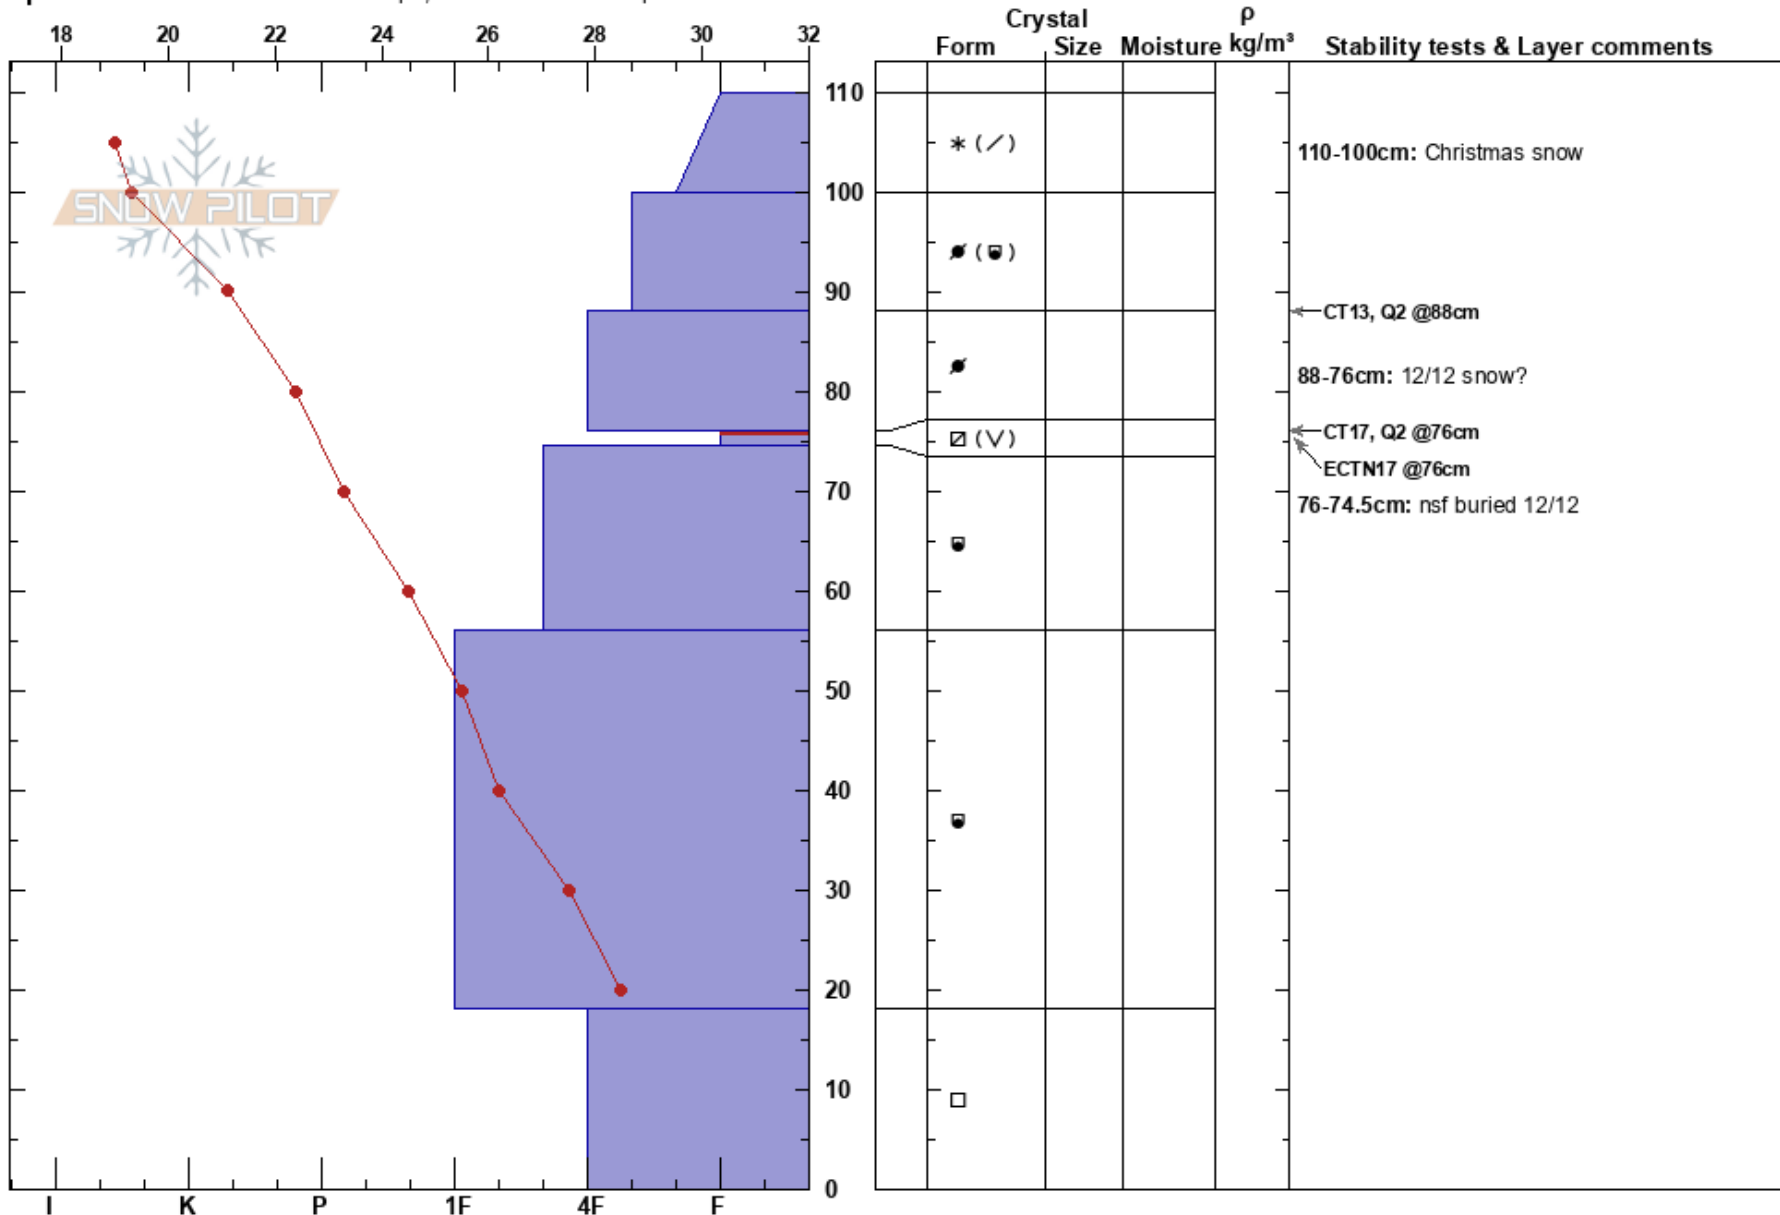

Upper Gibson Lake  
 Bear River Range  
 UT  
 Elevation: 8600 ft  
 Aspect: NE  
 Specifics: Snowmobile tracks on slope; We snowmobiled slope

to by weed  
 12/26/2018 - 2:15pm  
 Co-ord: 42.03796N, -111.63497W  
 Slope Angle: 27°  
 Wind Loading: previous

Stability: Good  
 Air Temperature: 13°F  
 Sky Cover: FEW  
 Precipitation: NO  
 Wind: N Light Breeze

HS:110  
 PF:40  
 110-100cm: Christmas snow  
 88-76cm: 12/12 snow?  
 76-74.5cm: nsf buried 12/12  
 76-74.5cm: Problematic layer

Notes: not much sign of expected wind drifted snow...