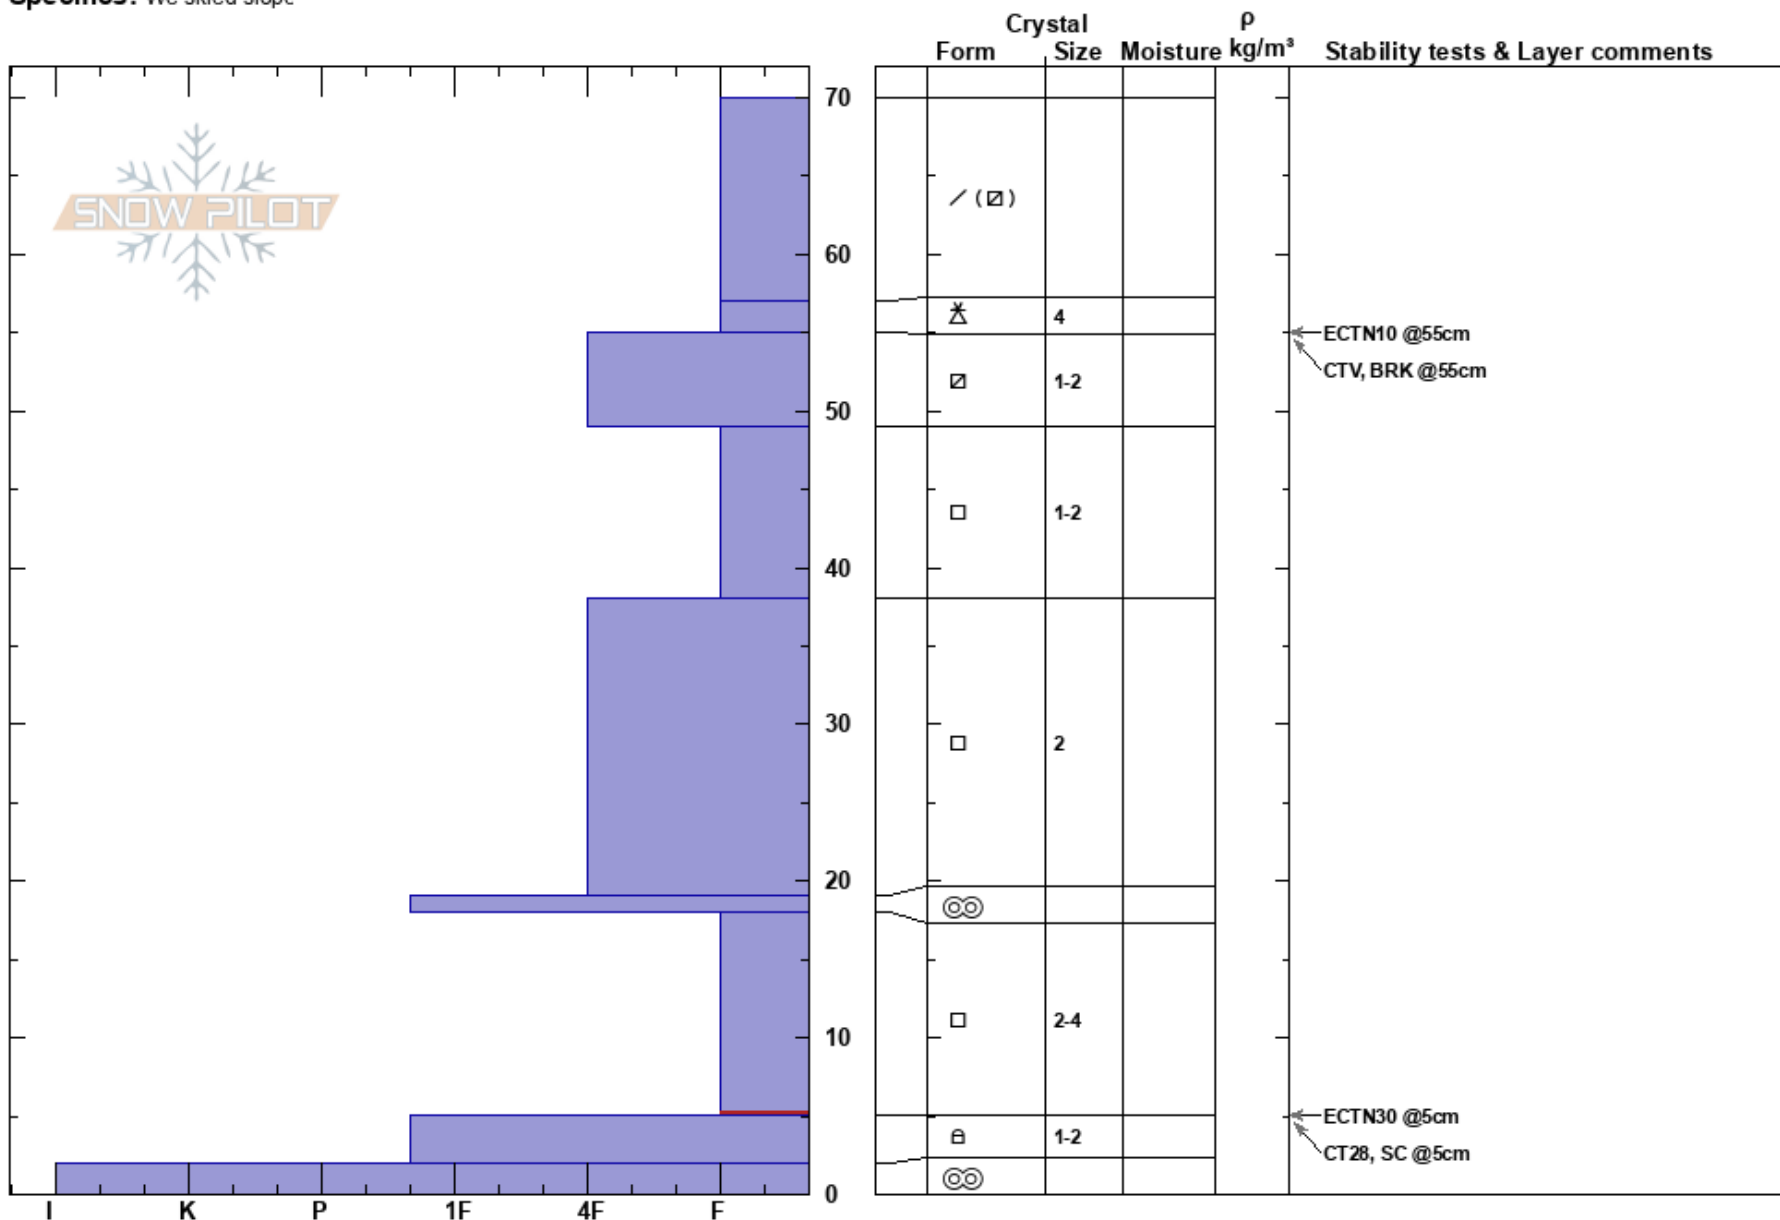

Above Phillips Bench
 Teton Range
 WY
Elevation: 8055 ft
Aspect: SE
Specifics: We skied slope

Lisa Van Sciver
 12/26/2018 - 3:00pm
Co-ord: 43.50979N, -110.92160W
Slope Angle: 26°
Wind Loading:

Stability:
Air Temperature: -8°C
Sky Cover: FEW
Precipitation: NO
Wind: Calm

HS:70
PF:45
PS:20
 18-5cm: Problematic layer

Notes: The snowpit was to the ground with a shallow snowpack and poor structure, but no slab present. Although it is a solar aspect, large trees and the low angle slope protected the snow from the effects of the sun.