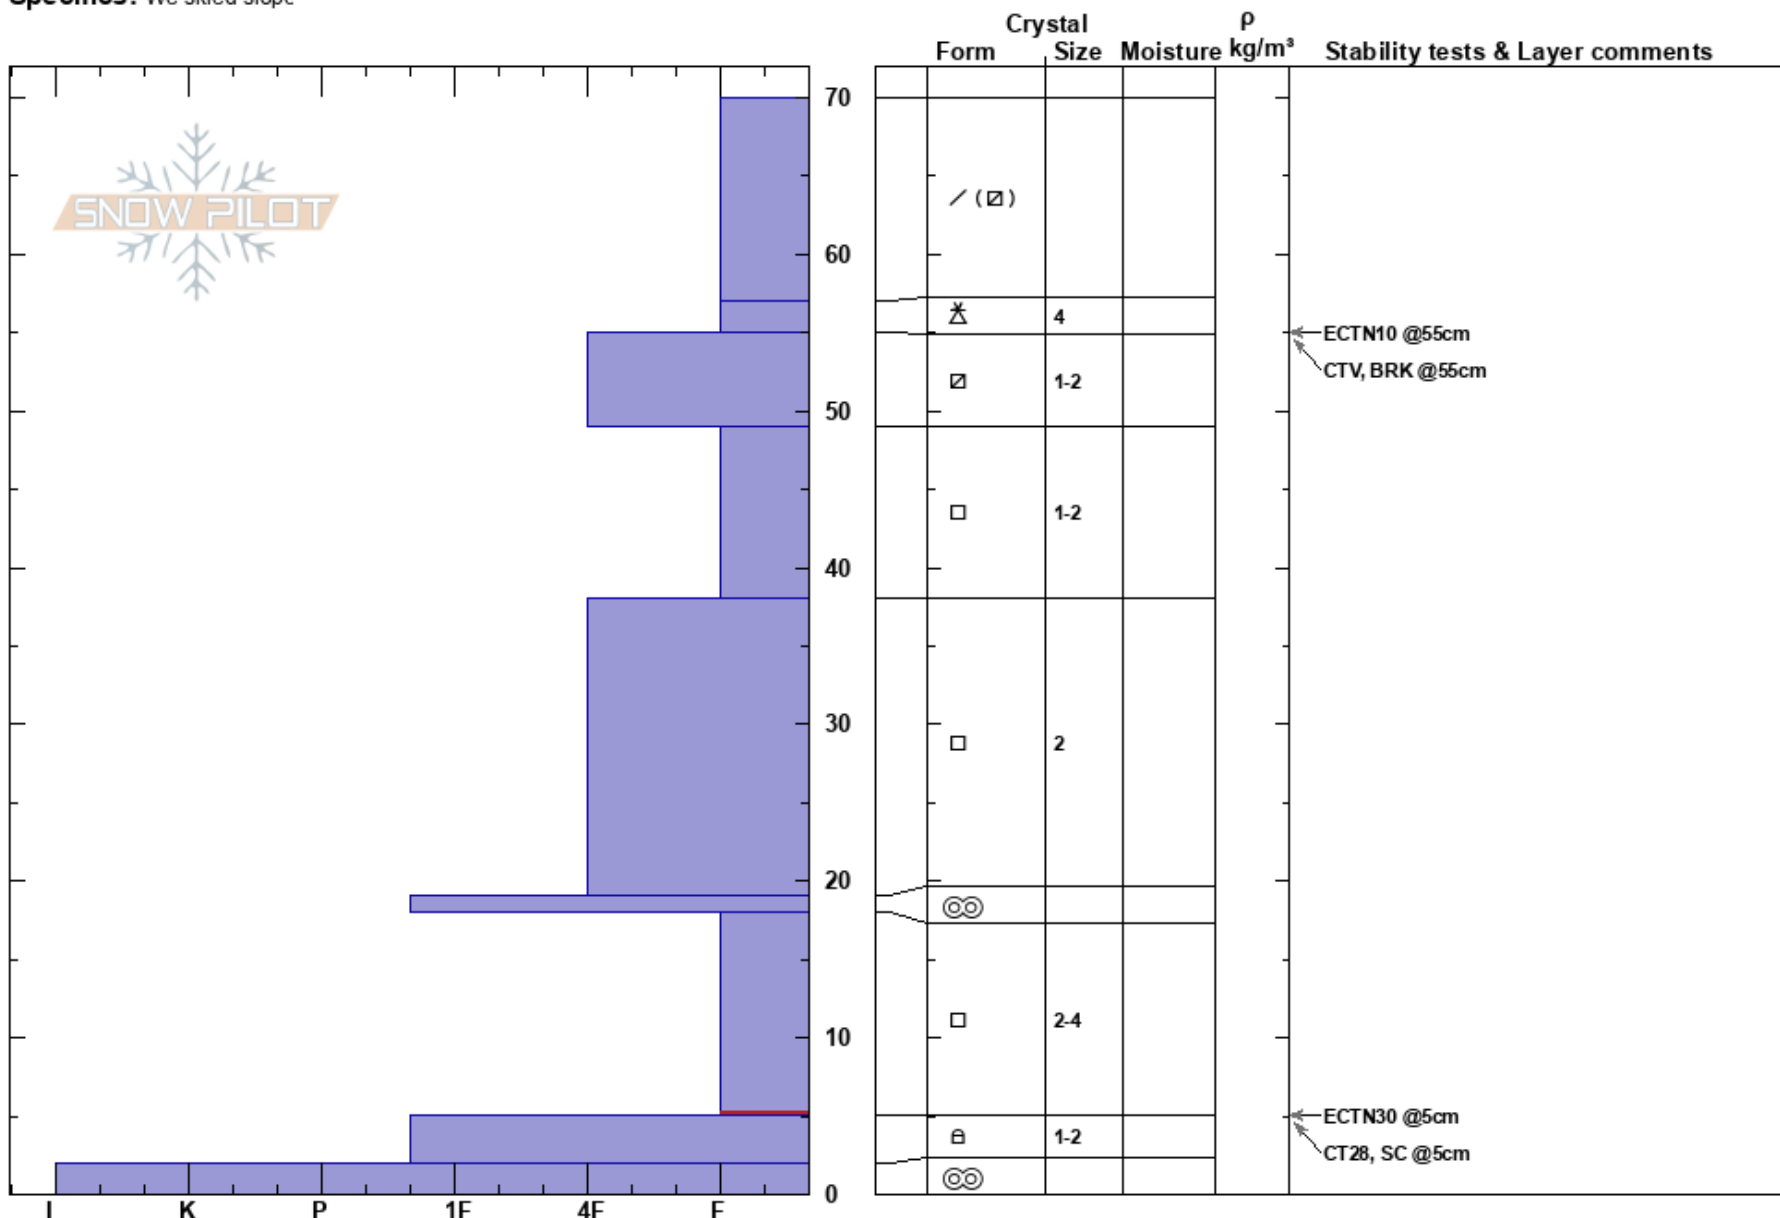

Above Phillips Bench
 Teton Range
 WY
Elevation: 8055 ft
Aspect: SE
Specifics: We skied slope

Lisa Van Sciver
 12/26/2018 - 3:00pm
Co-ord: 43.50979N, -110.92160W
Slope Angle: 26°
Wind Loading:

Stability:
Air Temperature: -8°C
Sky Cover: FEW
Precipitation: NO
Wind: Calm

HS:70
PF:45
PS:20
 18-5cm: Problematic layer

Notes: The snowpit was to the ground with a shallow snowpack and poor structure, but no slab present. Although it is a solar aspect, large trees and the low angle slope protected the snow from the effects of the sun.