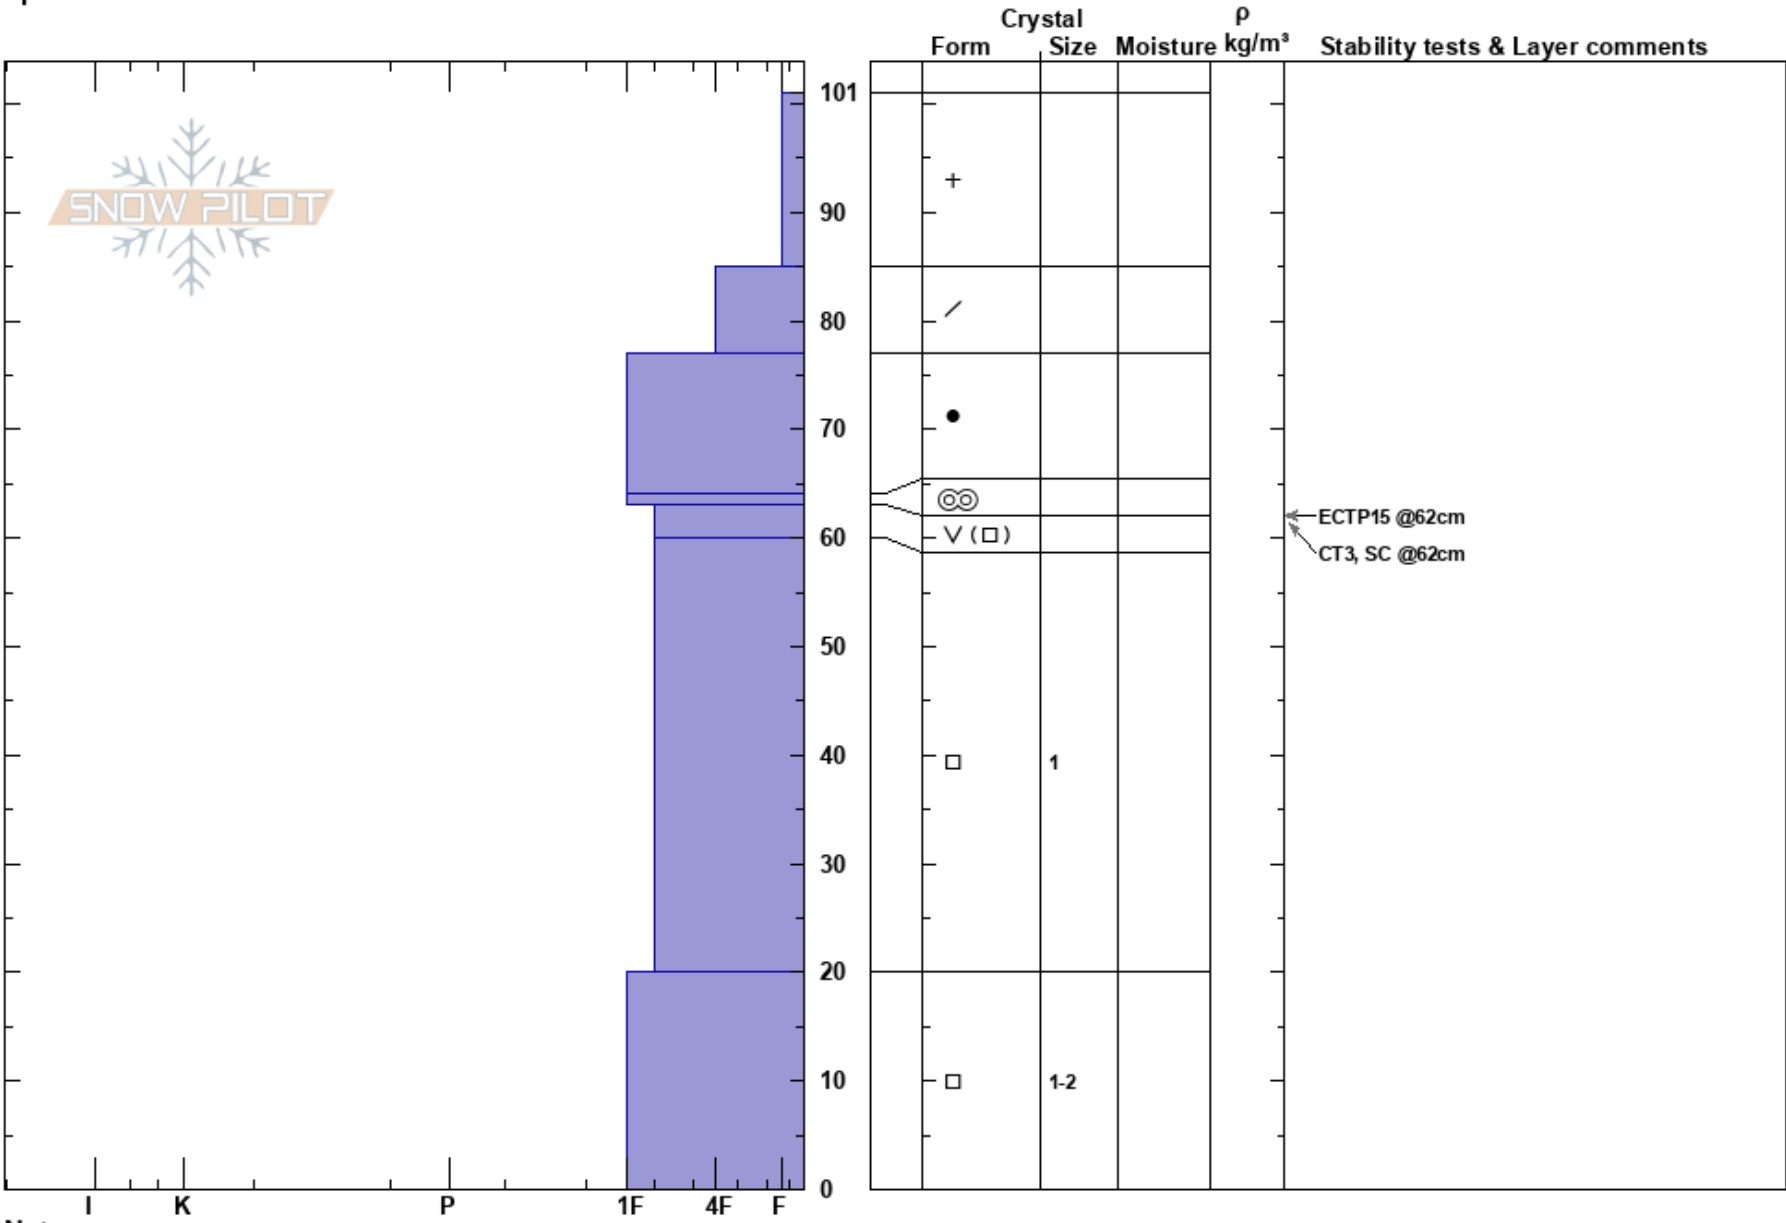

Baker Mtn  
 Park Range  
 CO  
 Elevation: 9600 ft  
 Aspect: 90°  
 Specifics:

Jason Konigsberg  
 12/26/2018 - 1:00pm  
 Co-ord: 40.37541N, -106.59787W  
 Slope Angle:  
 Wind Loading:

Stability:  
 Air Temperature:  
 Sky Cover:  
 Precipitation:  
 Wind:

HS:101 Layer Notes:

Notes: