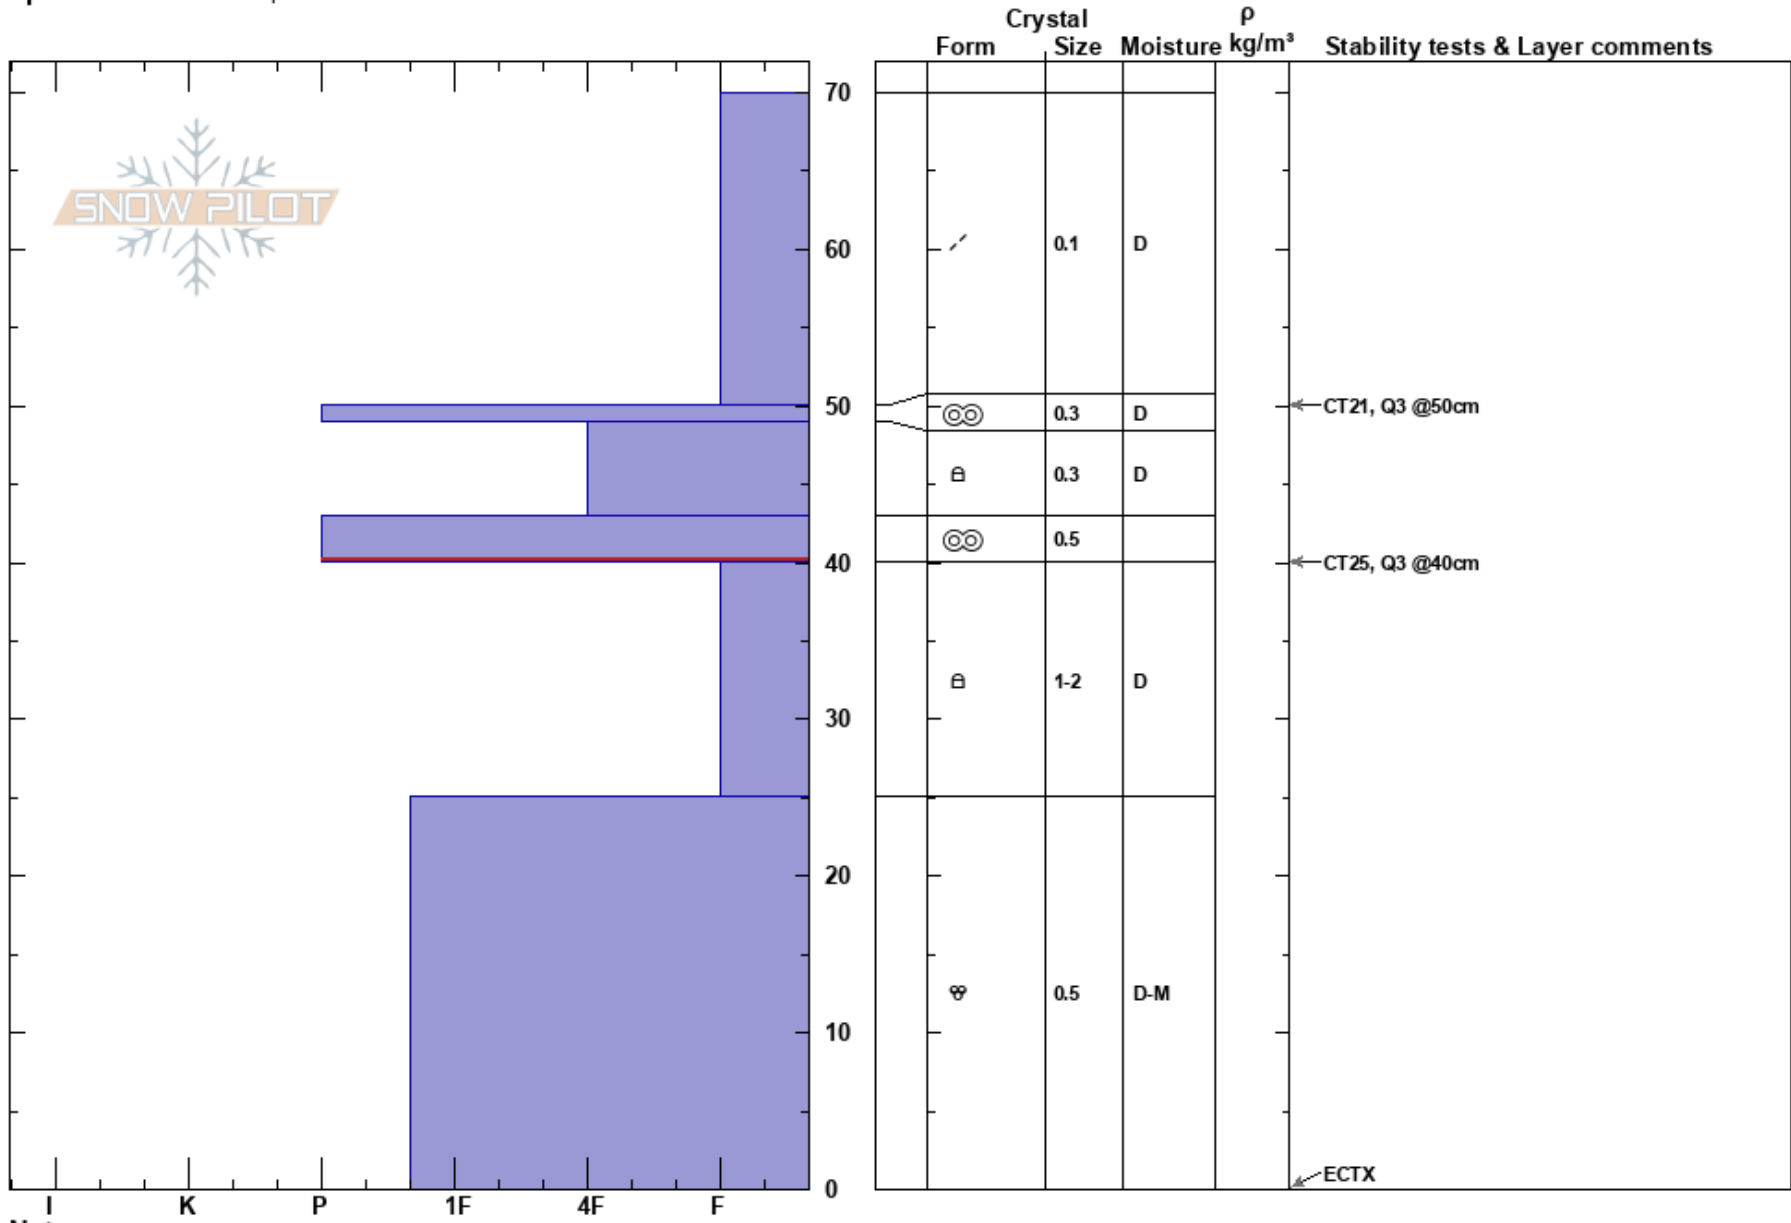

Virginia Lks -South Pk
Eastern Sierra Nevada
CA

Chris Engelhardt
12/26/2018 - 12:35pm

Co-ord:
Slope Angle: 31°
Wind Loading: yes

Elevation: 10762 ft
Aspect: 67°
Specifics: We skied slope

Stability: Good
Air Temperature: -4°C
Sky Cover: CLR
Precipitation: NO
Wind: NE Moderate

HS:70
PF:60
PS:20
43-40cm:Problematic layer

Notes: