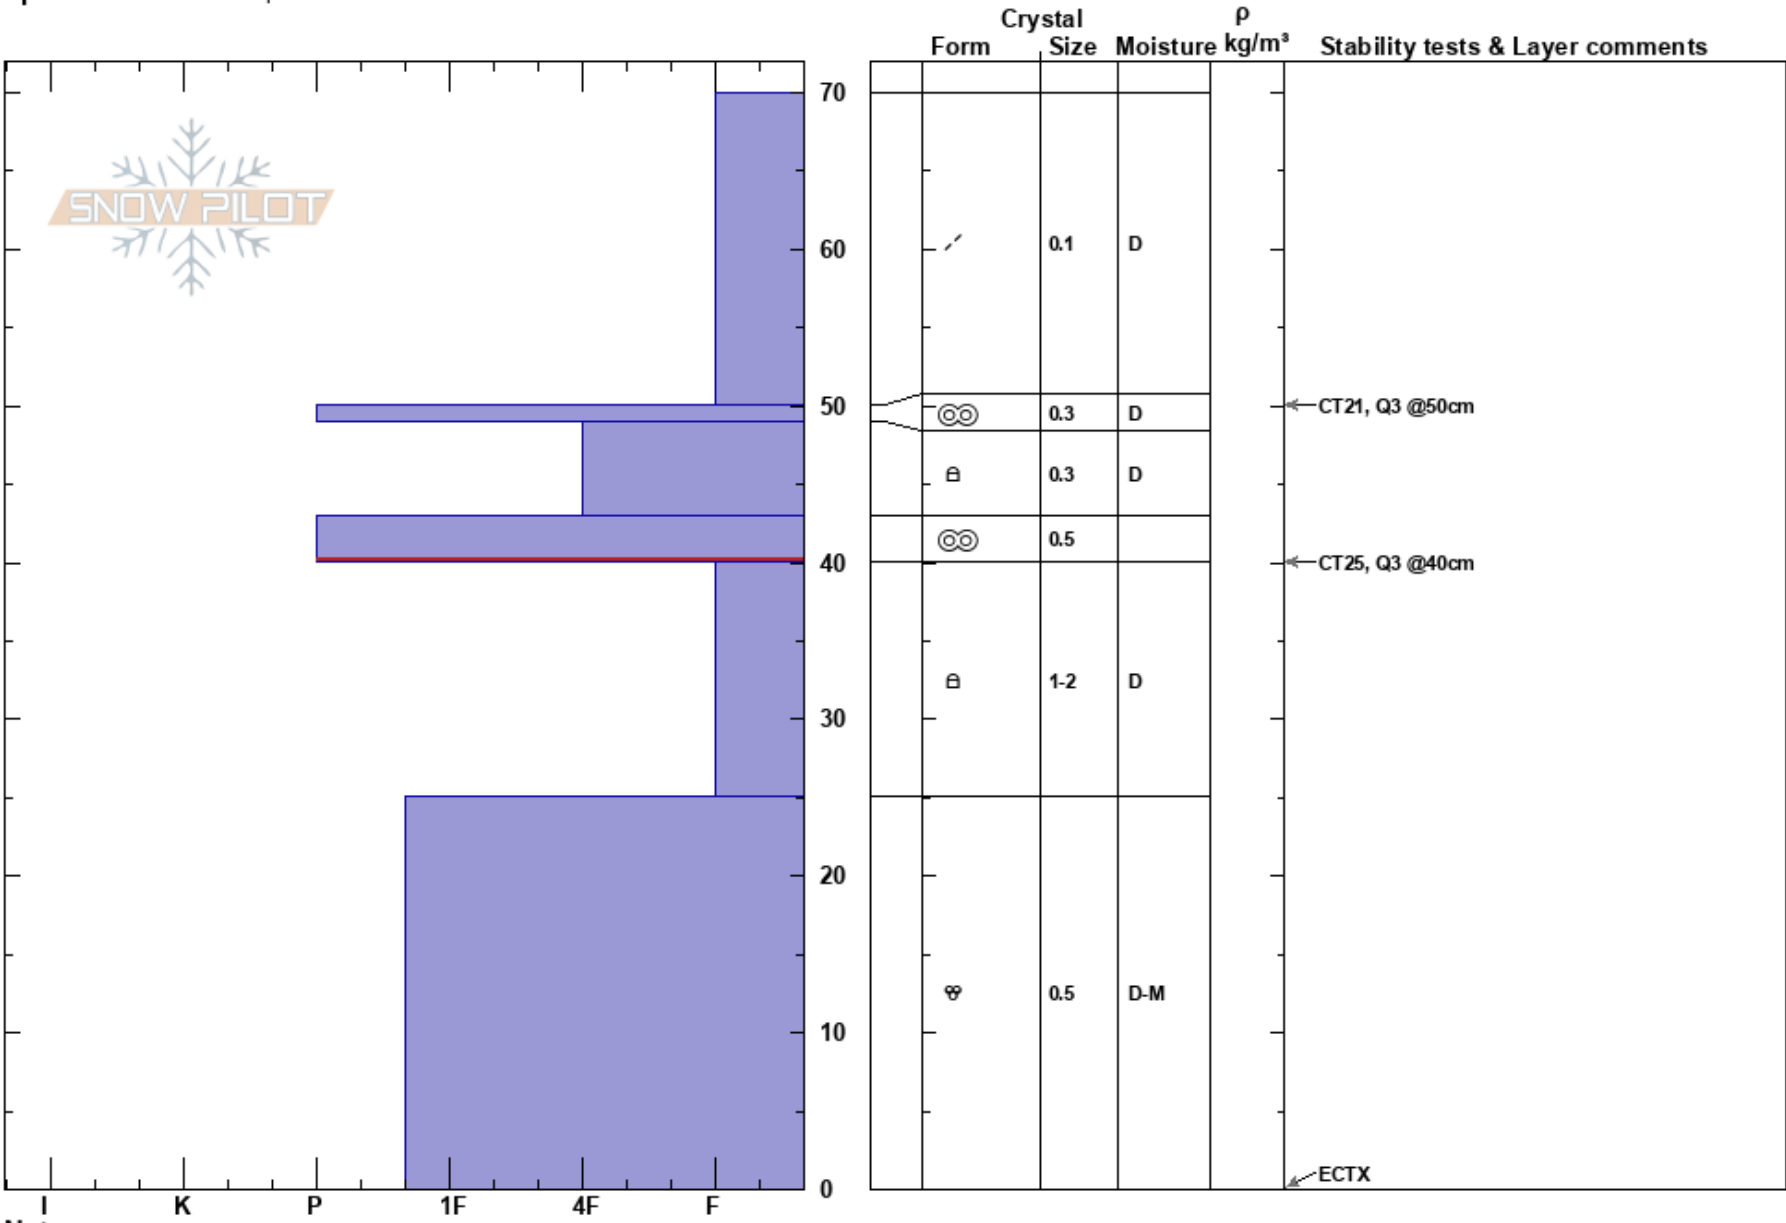

Virginia Lks -South Pk  
 Eastern Sierra Nevada  
 CA  
**Elevation:** 10762 ft  
**Aspect:** 67°  
**Specifics:** We skied slope

Chris Engelhardt  
 12/26/2018 - 12:35pm  
**Co-ord:**  
**Slope Angle:** 31°  
**Wind Loading:** yes

**Stability:** Good **HS:**70  
**Air Temperature:** -4°C **PF:**60 **43-40cm:**Problematic layer  
**Sky Cover:** CLR **PS:**20  
**Precipitation:** NO  
**Wind:** NE Moderate

Notes: