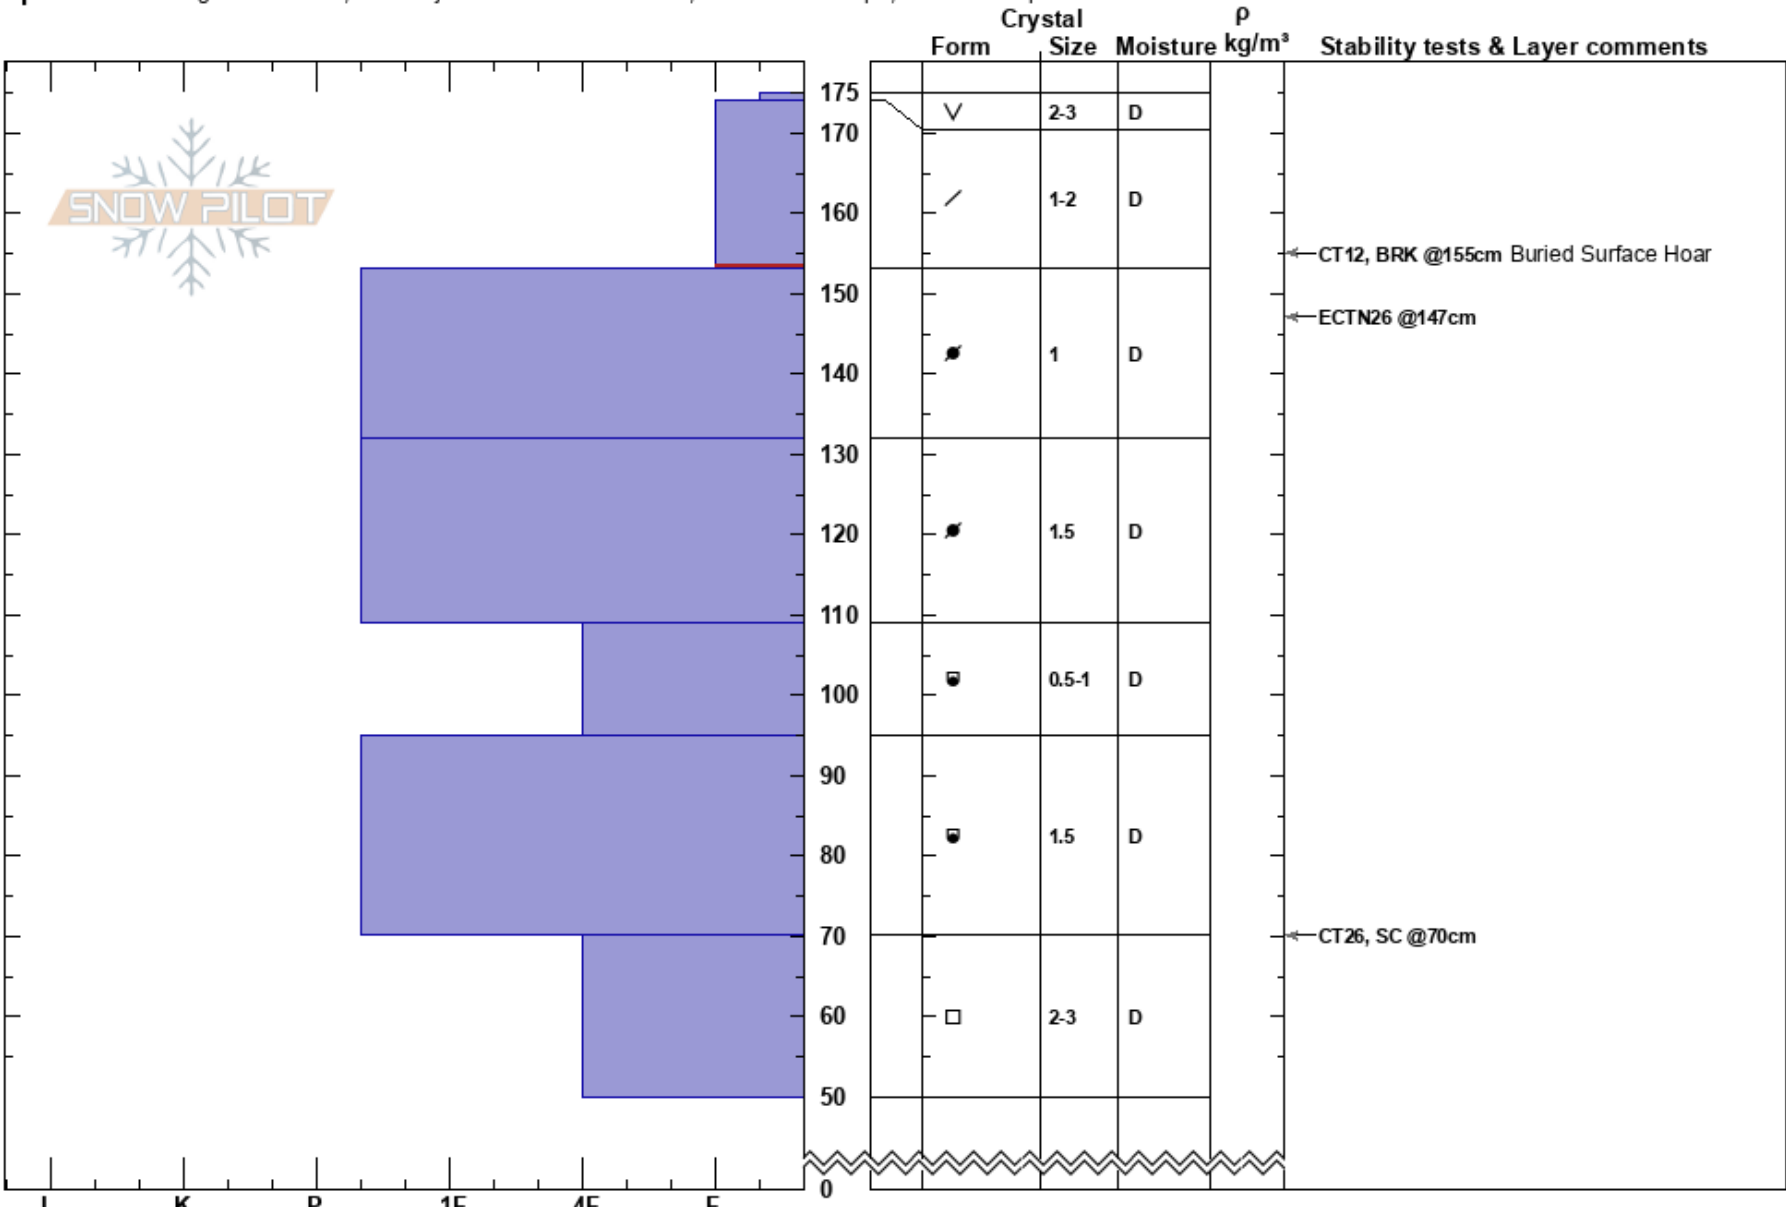

Fremont 4
 Gore Range
 CO
Elevation: 11770 ft
Aspect: 13°
Specifics: Pit dug in a Ski Area; Pit is adjacent to avalanche: flank; Ski tracks on slope; We skied slope

Chris Irwin
 12/26/2018 - 1:30pm
Co-ord:
Slope Angle: 36°
Wind Loading: previous

Stability: Good **HS:**175 **Layer Notes:**
Air Temperature: -5°C **PF:**30 174-153cm:Problematic layer
Sky Cover: BKN
Precipitation: S-1
Wind: NW Light Breeze

Notes: