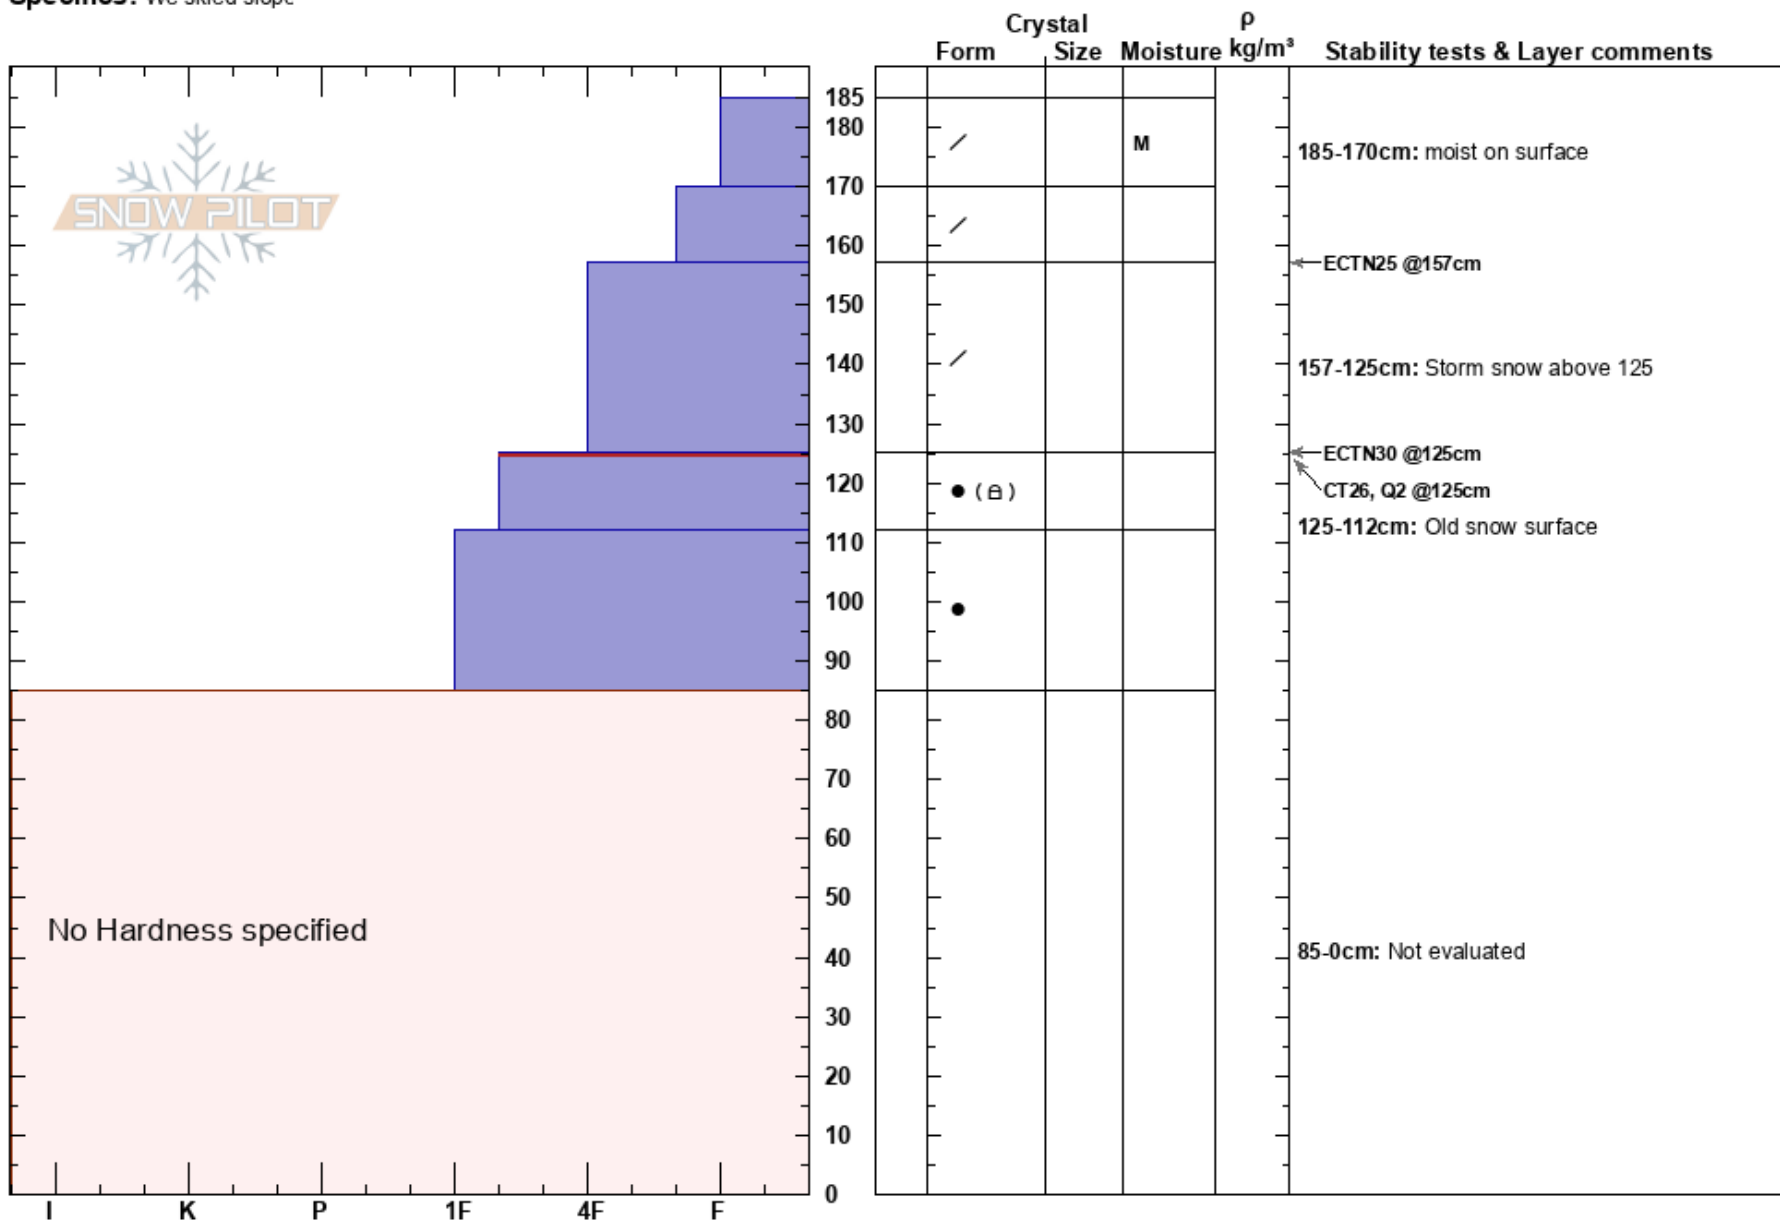

170113 Tognar  
 Absaroka  
 WY  
**Elevation:** 8975 ft  
**Aspect:** 125°  
**Specifics:** We skied slope

Ron Johnson  
 01/13/2017 - 1:00pm  
**Co-ord:** 44.46653N, -110.10520W  
**Slope Angle:** 28°  
**Wind Loading:**

**Stability:**  
**Air Temperature:** -1°C  
**Sky Cover:** CLR  
**Precipitation:** NO  
**Wind:** Calm

**HS:** 185  
**PS:** 30  
**Layer Notes:**  
 185-170cm: moist on surface  
 157-125cm: Storm snow above 125  
 125-112cm: Old snow surface  
 125-112cm: Problematic layer  
 85-0cm: Not evaluated

**Notes:** No obvious signs of instability. Temperature inversion. Steeper sun exposed slopes above 8500 feet had moist surface snow or mf crust.