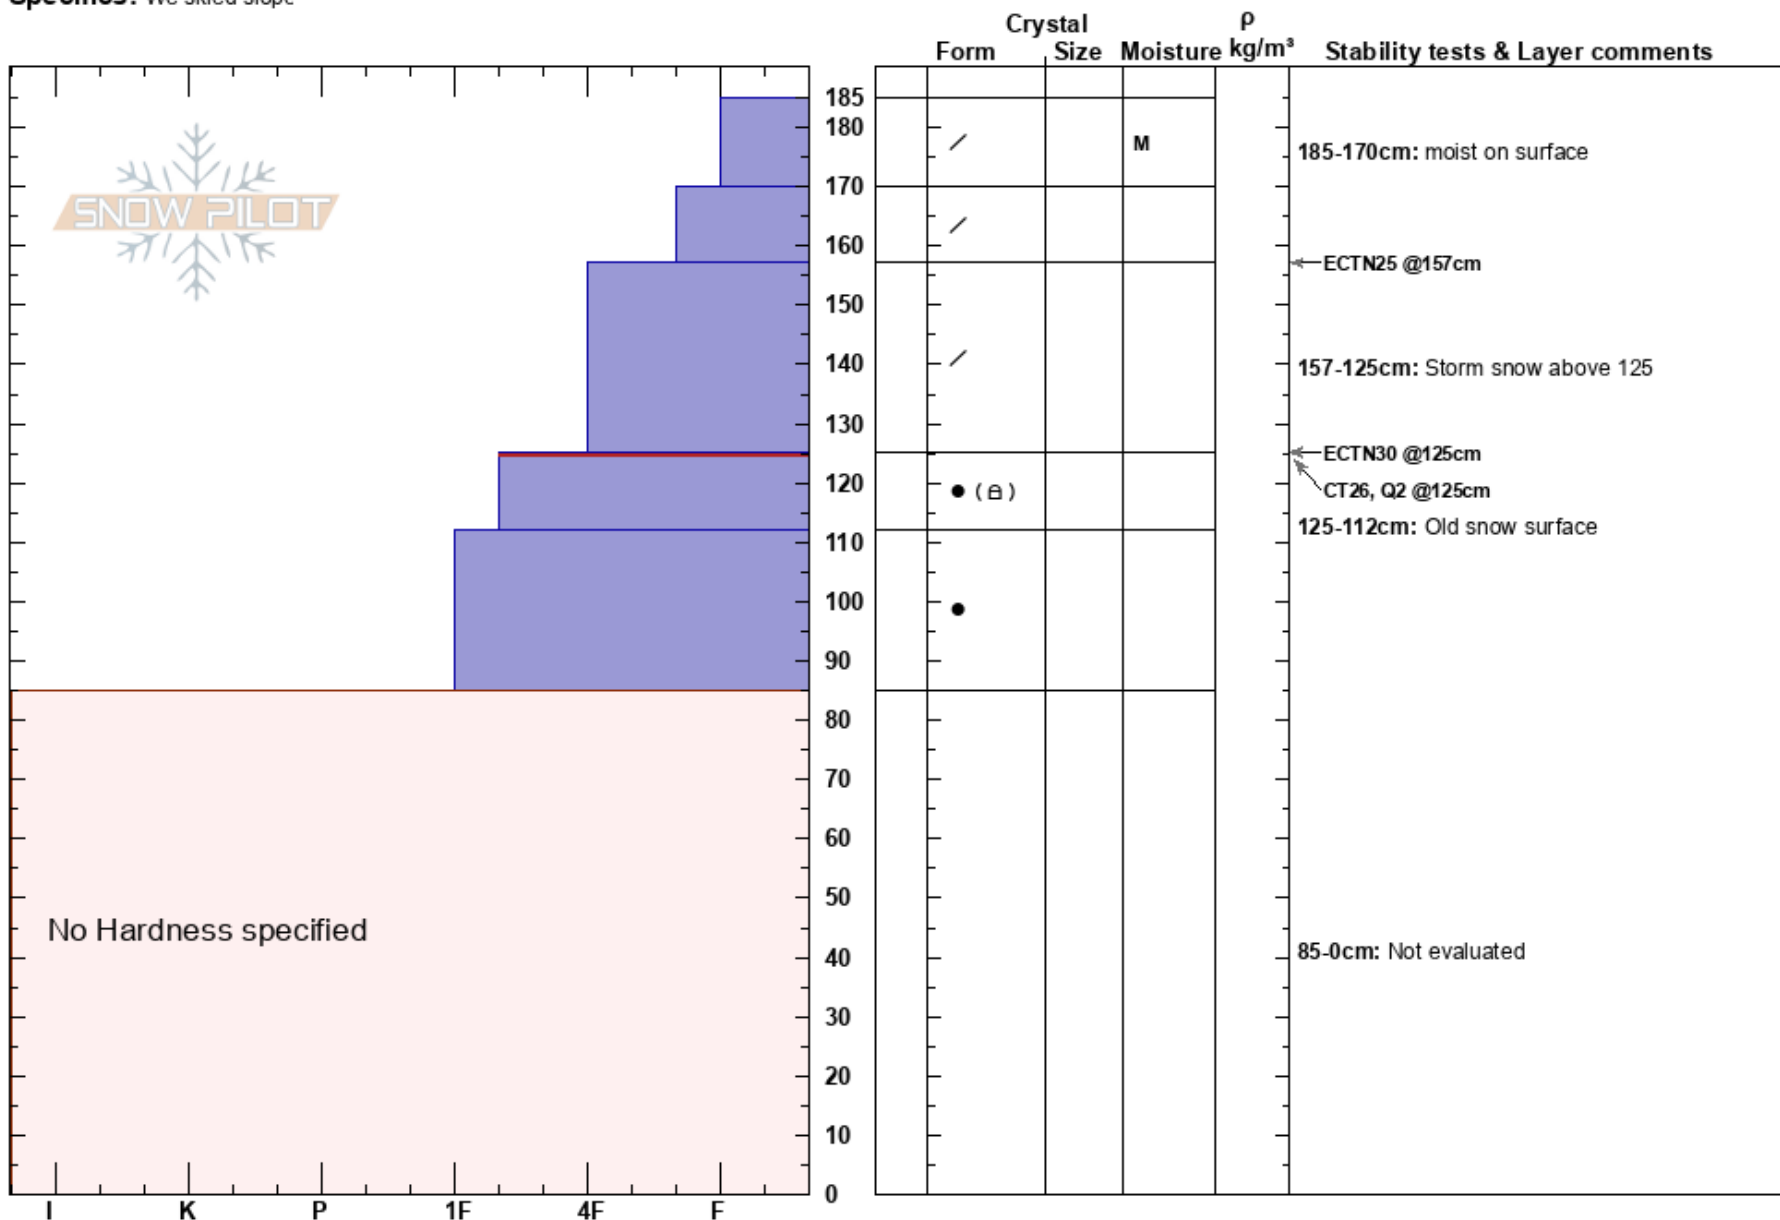

170113 Tognar
 Absaroka
 WY
Elevation: 8975 ft
Aspect: 125°
Specifics: We skied slope

Ron Johnson
 01/13/2017 - 1:00pm
Co-ord: 44.46653N, -110.10520W
Slope Angle: 28°
Wind Loading:

Stability:
Air Temperature: -1°C
Sky Cover: CLR
Precipitation: NO
Wind: Calm

HS: 185
PS: 30
Layer Notes:
 185-170cm: moist on surface
 157-125cm: Storm snow above 125
 125-112cm: Old snow surface
 125-112cm: Problematic layer
 85-0cm: Not evaluated

Notes: No obvious signs of instability. Temperature inversion. Steeper sun exposed slopes above 8500 feet had moist surface snow or mf crust.