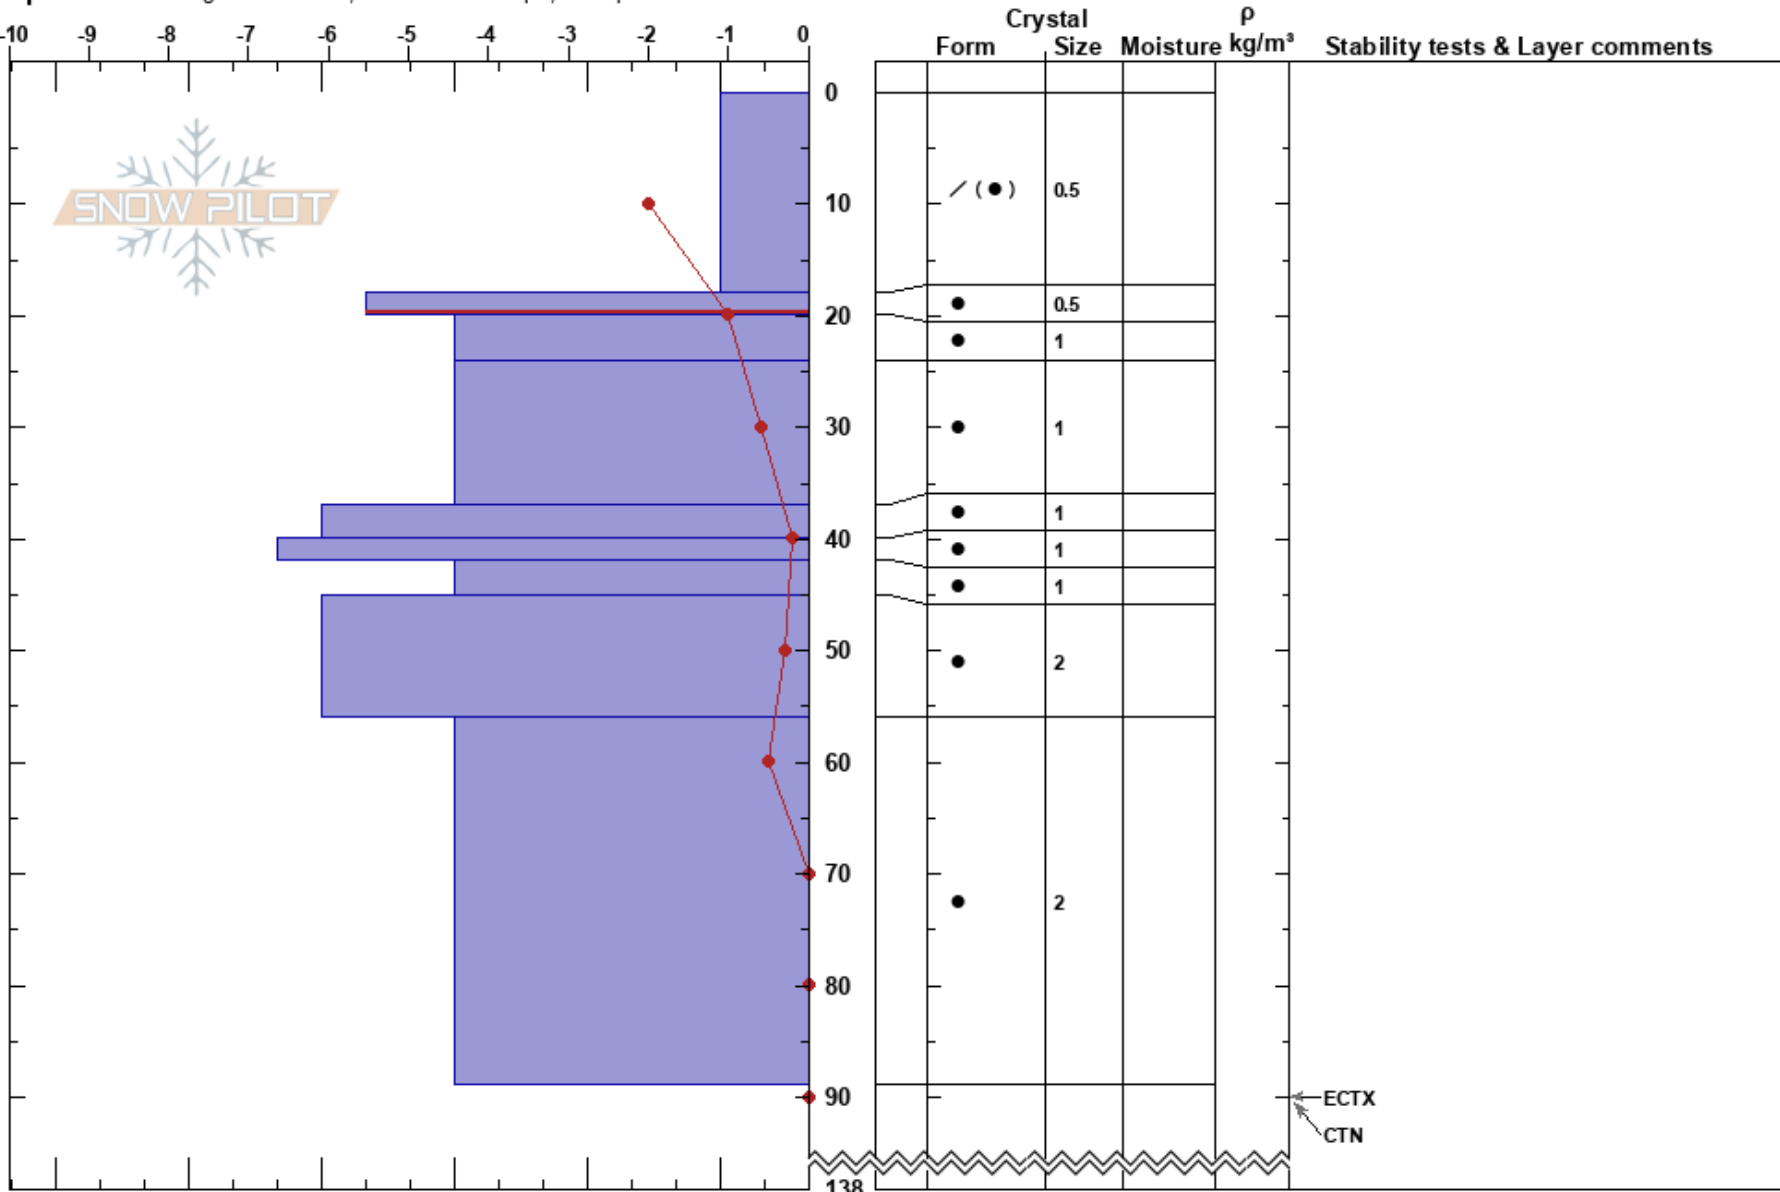

coyote backside  
 Mt. Shasta  
 CA  
 Elevation: 6795 ft  
 Aspect: NE

David Cressman  
 12/25/2018 - 2:03pm  
 Co-ord: 41.33495N, -122.19430W  
 Slope Angle: 34°  
 Wind Loading: no

Stability:  
 Air Temperature: -2.3°C PF:13 18-20cm:Problematic layer  
 Sky Cover: OVC  
 Precipitation: NO  
 Wind: E Light Breeze

Specifics: Pit dug in a Ski Area; Ski tracks on slope; Poor pit location

Notes: