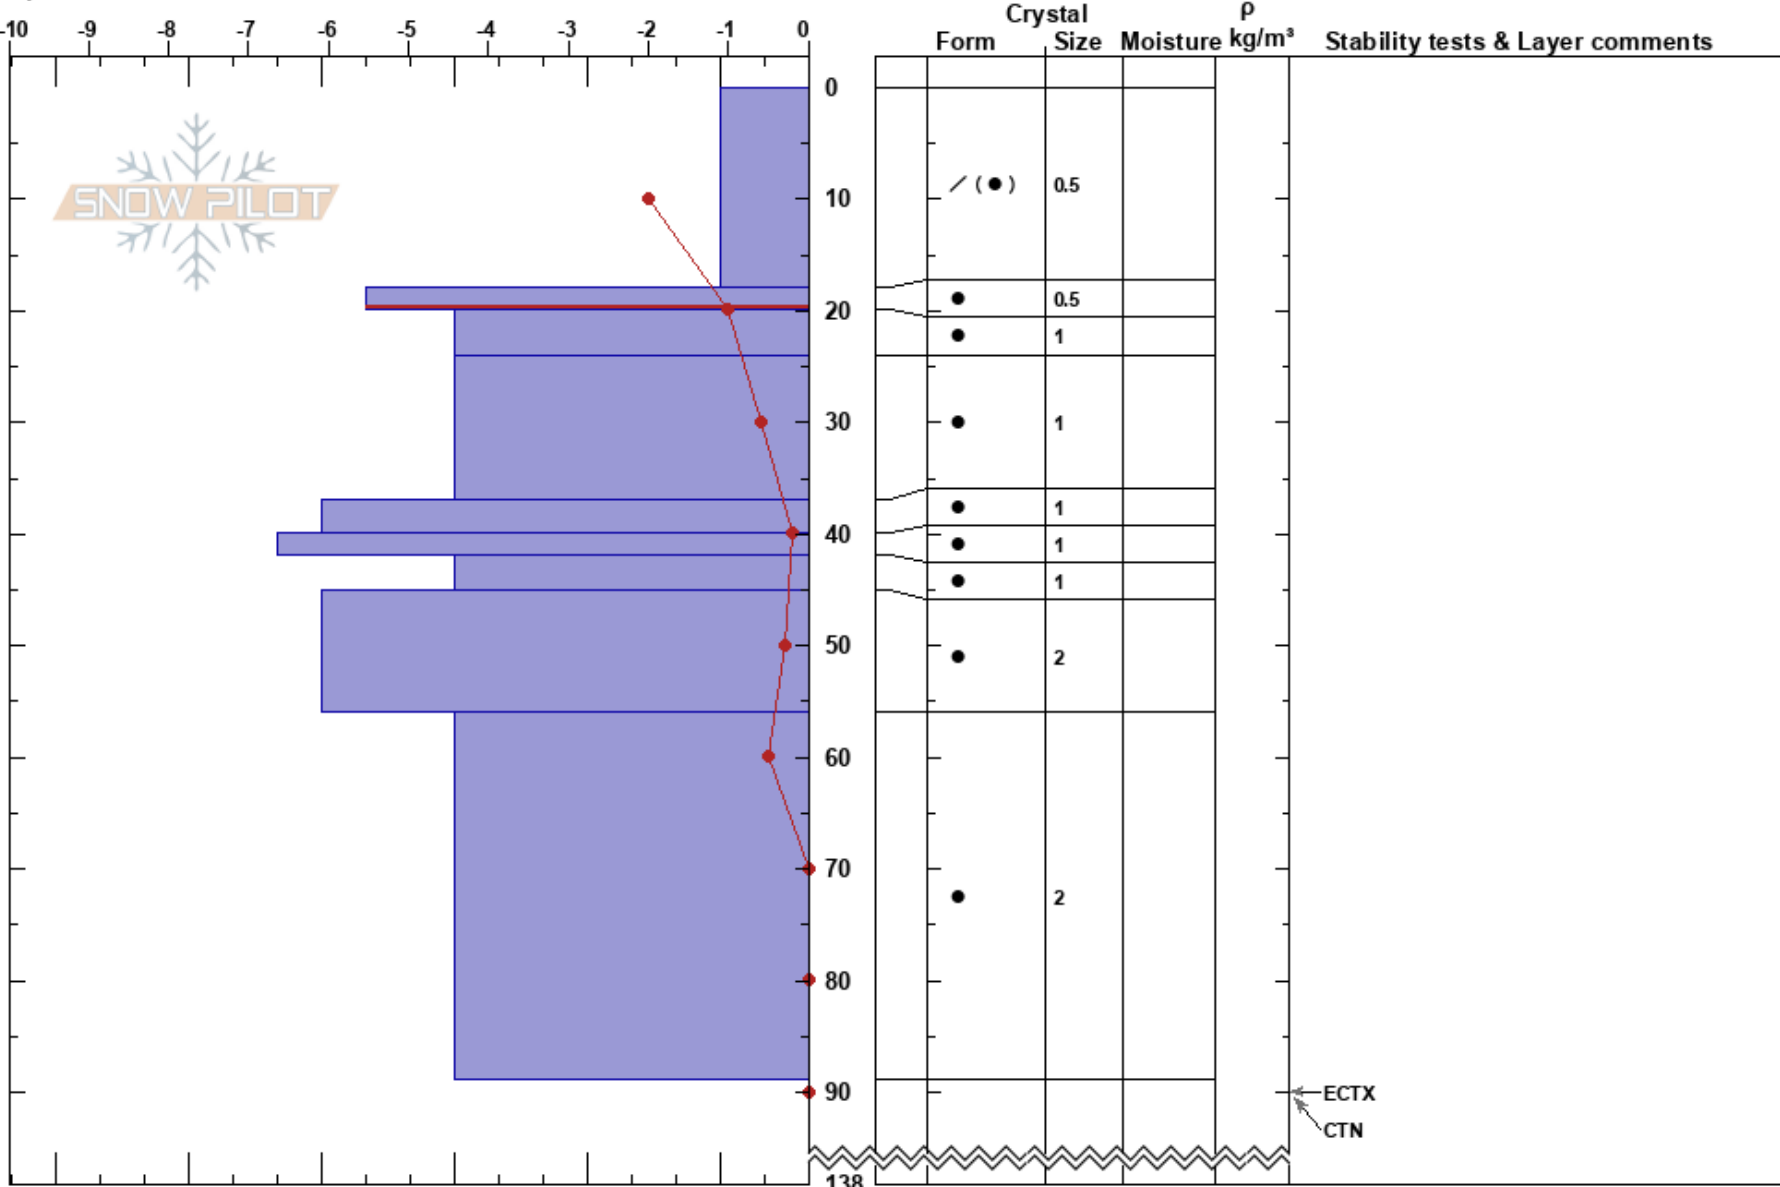

coyote backside
 Mt. Shasta
 CA
 Elevation: 6795 ft
 Aspect: NE

David Cressman
 12/25/2018 - 2:03pm
 Co-ord: 41.33495N, -122.19430W
 Slope Angle: 34°
 Wind Loading: no

Stability:
 Air Temperature: -2.3°C PF:13 18-20cm:Problematic layer
 Sky Cover: OVC
 Precipitation: NO
 Wind: E Light Breeze

Specifics: Pit dug in a Ski Area; Ski tracks on slope; Poor pit location

Notes: