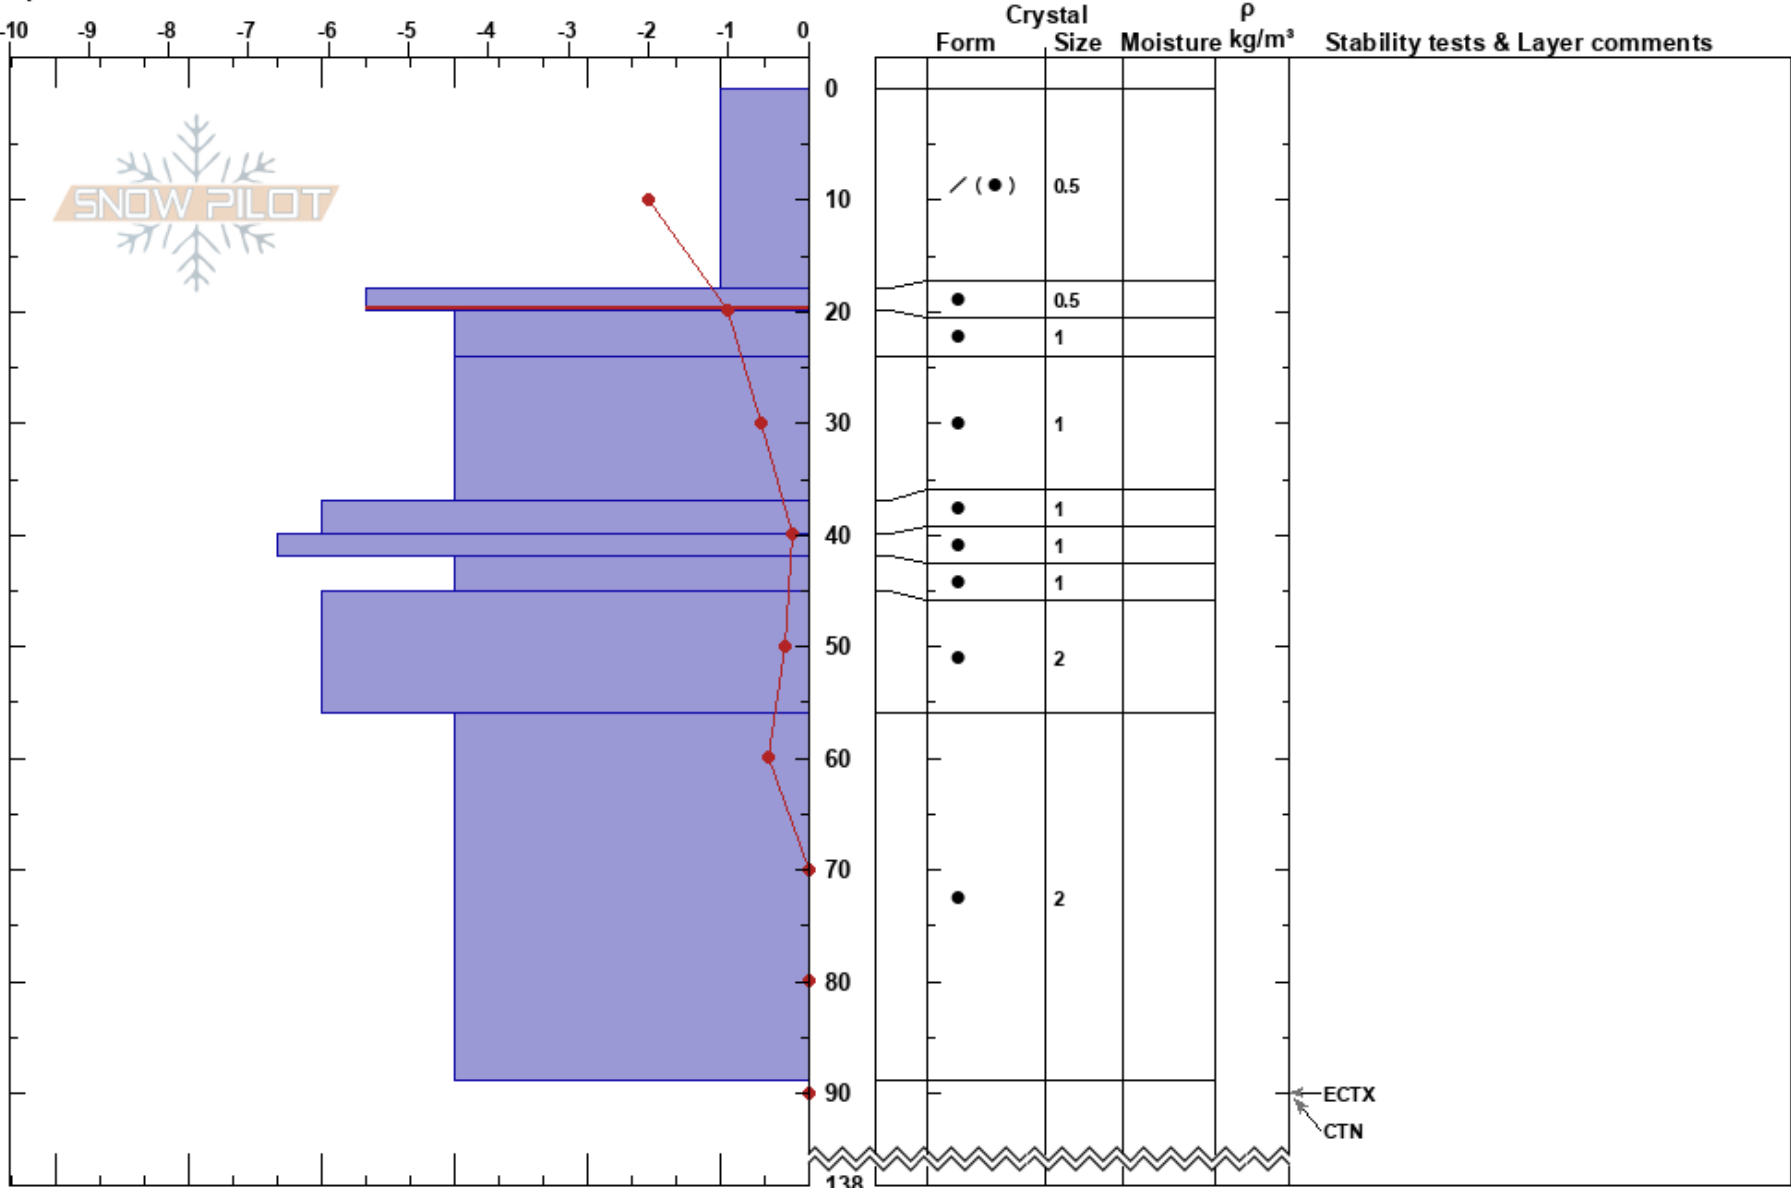

coyote backside
 Mt. Shasta
 CA
 Elevation: 6795 ft
 Aspect: NE

David Cressman
 12/25/2018 - 2:03pm
 Co-ord: 41.33495N, -122.19430W
 Slope Angle: 34°
 Wind Loading: no

Stability:
 Air Temperature: -2.3°C PF:13 18-20cm:Problematic layer
 Sky Cover: OVC
 Precipitation: NO
 Wind: E Light Breeze

Specifics: Pit dug in a Ski Area; Ski tracks on slope; Poor pit location

Notes: