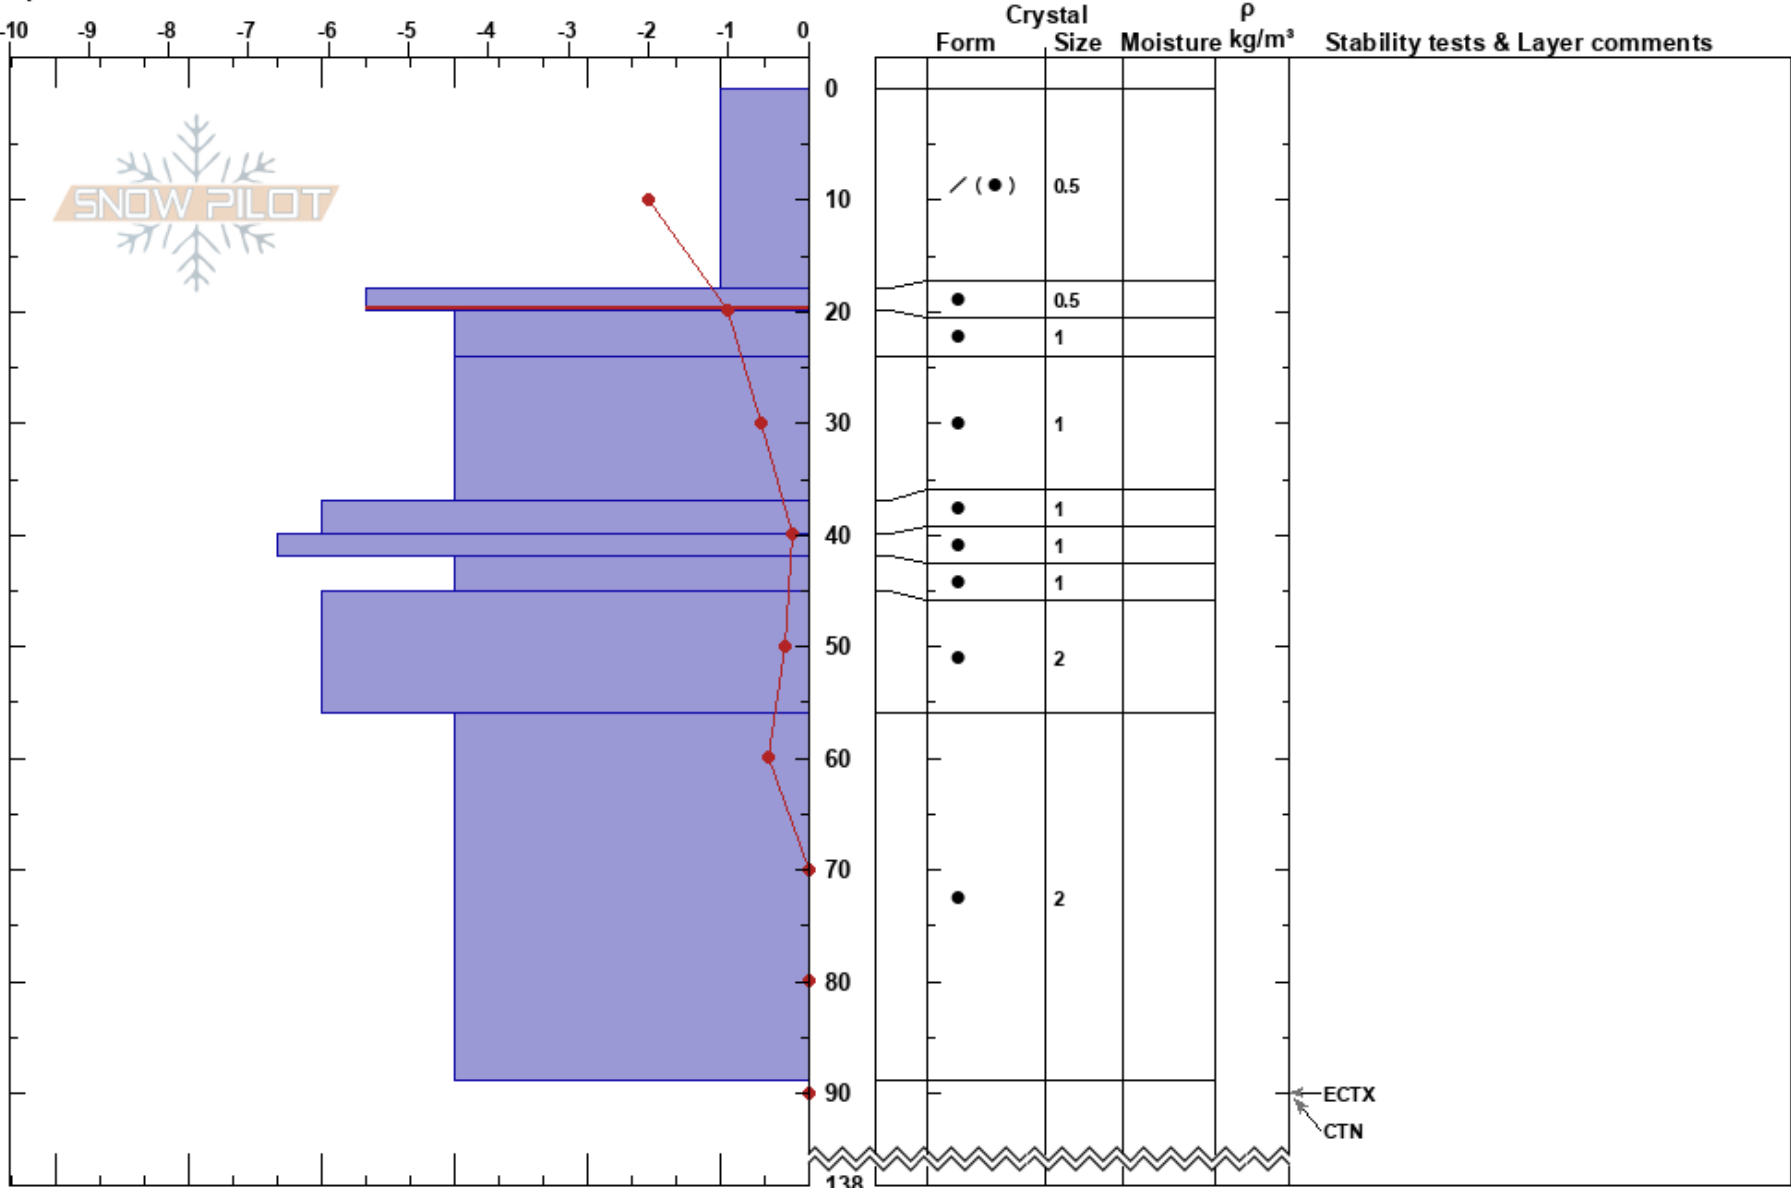

coyote backside  
 Mt. Shasta  
 CA  
 Elevation: 6795 ft  
 Aspect: NE

David Cressman  
 12/25/2018 - 2:03pm  
 Co-ord: 41.33495N, -122.19430W  
 Slope Angle: 34°  
 Wind Loading: no

Stability:  
 Air Temperature: -2.3°C PF:13 18-20cm:Problematic layer  
 Sky Cover: OVC  
 Precipitation: NO  
 Wind: E Light Breeze

Specifics: Pit dug in a Ski Area; Ski tracks on slope; Poor pit location

Notes: