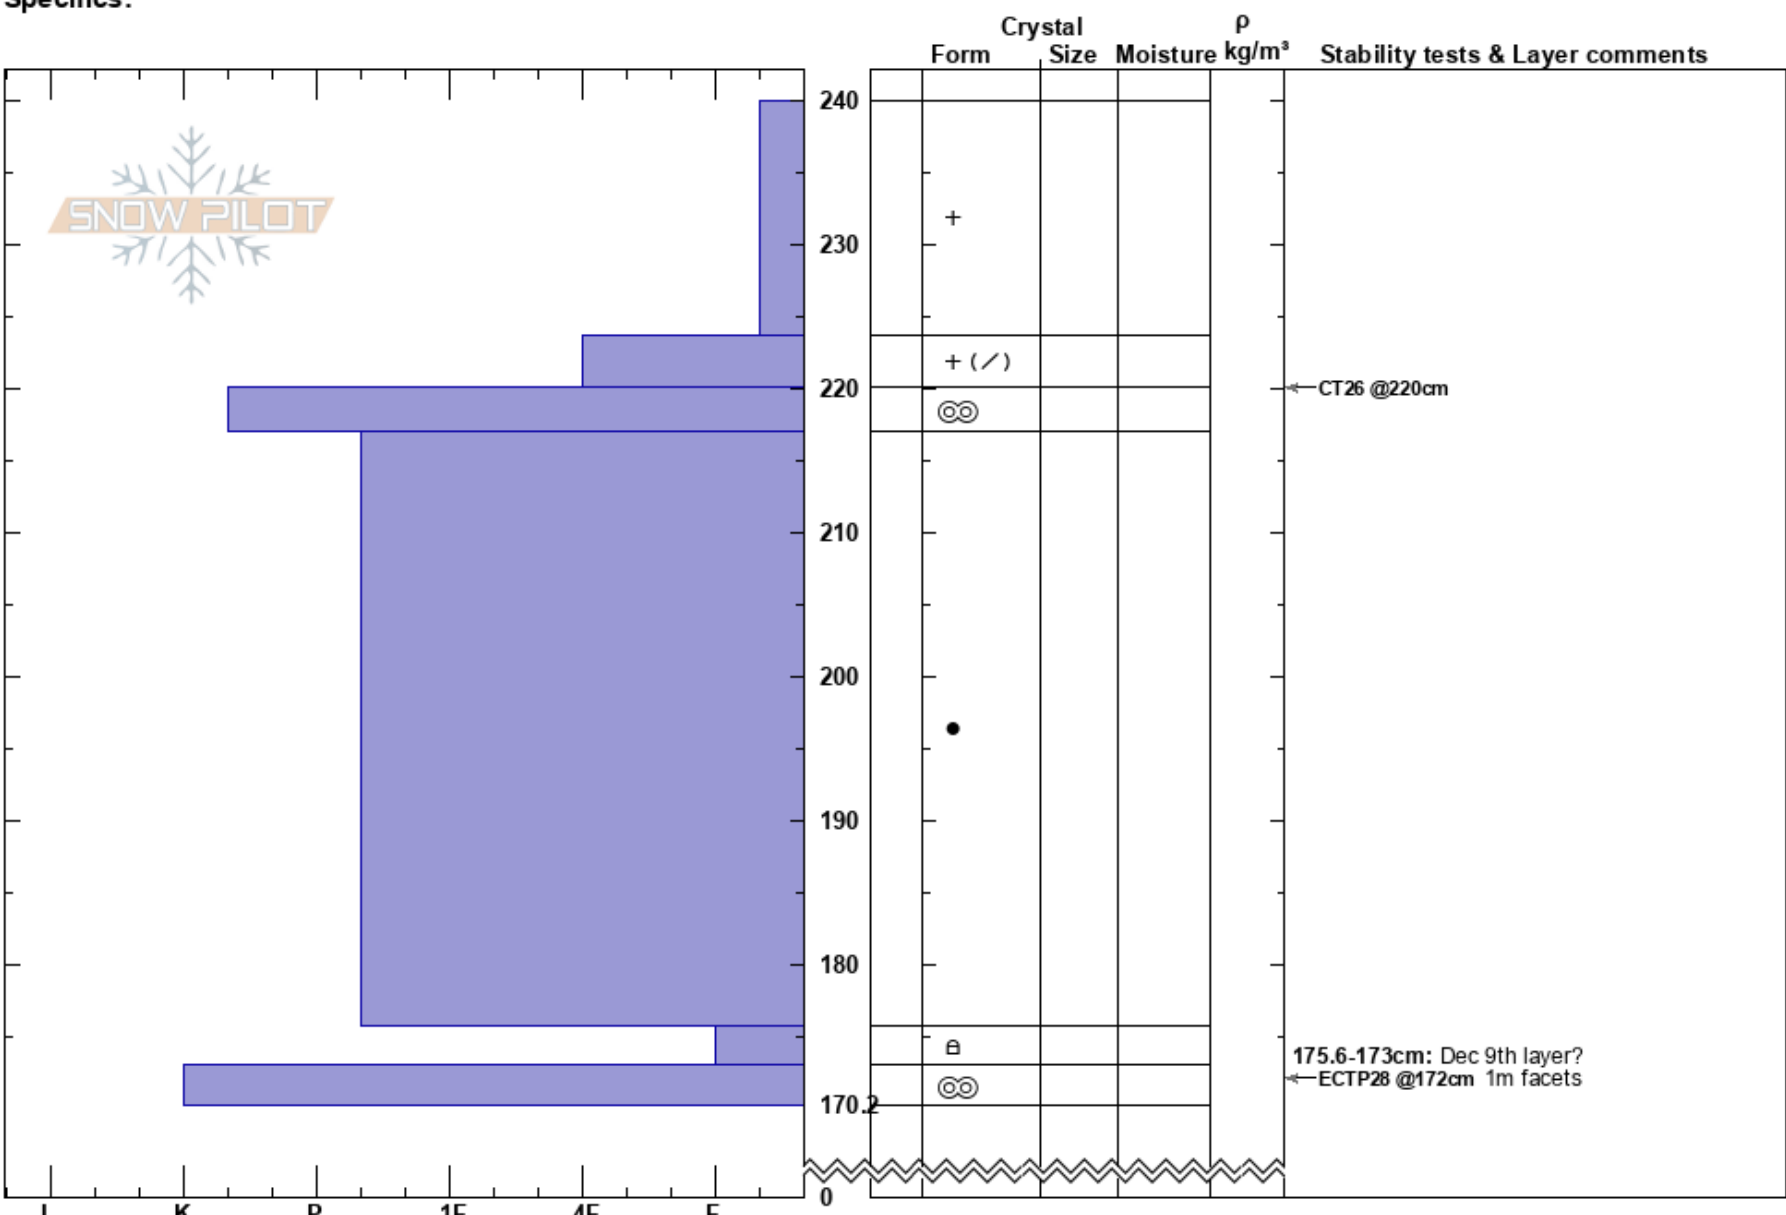

Spacewalk Apron
 Teton Range
 WY
 Elevation: 9500 ft
 Aspect: S
 Specifics:

Bill Dyer
 12/25/2018 - 9:30am
 Co-ord: 43.59121N, -110.87596W
 Slope Angle: 38°
 Wind Loading: previous

Stability:
 Air Temperature: 14°F
 Sky Cover: OVC
 Precipitation: S1
 Wind: SE Light Breeze

HS:240
 PF:15
 175.6-173cm: Dec 9th layer?
 175.6-173cm: Problematic layer

Notes: Bill Dyer and Dave Miller crown profile of secondary crown on skier left apron/exit of Spacewalk. Refer to Pope Burke pit for primary crown. Did not dig to ground