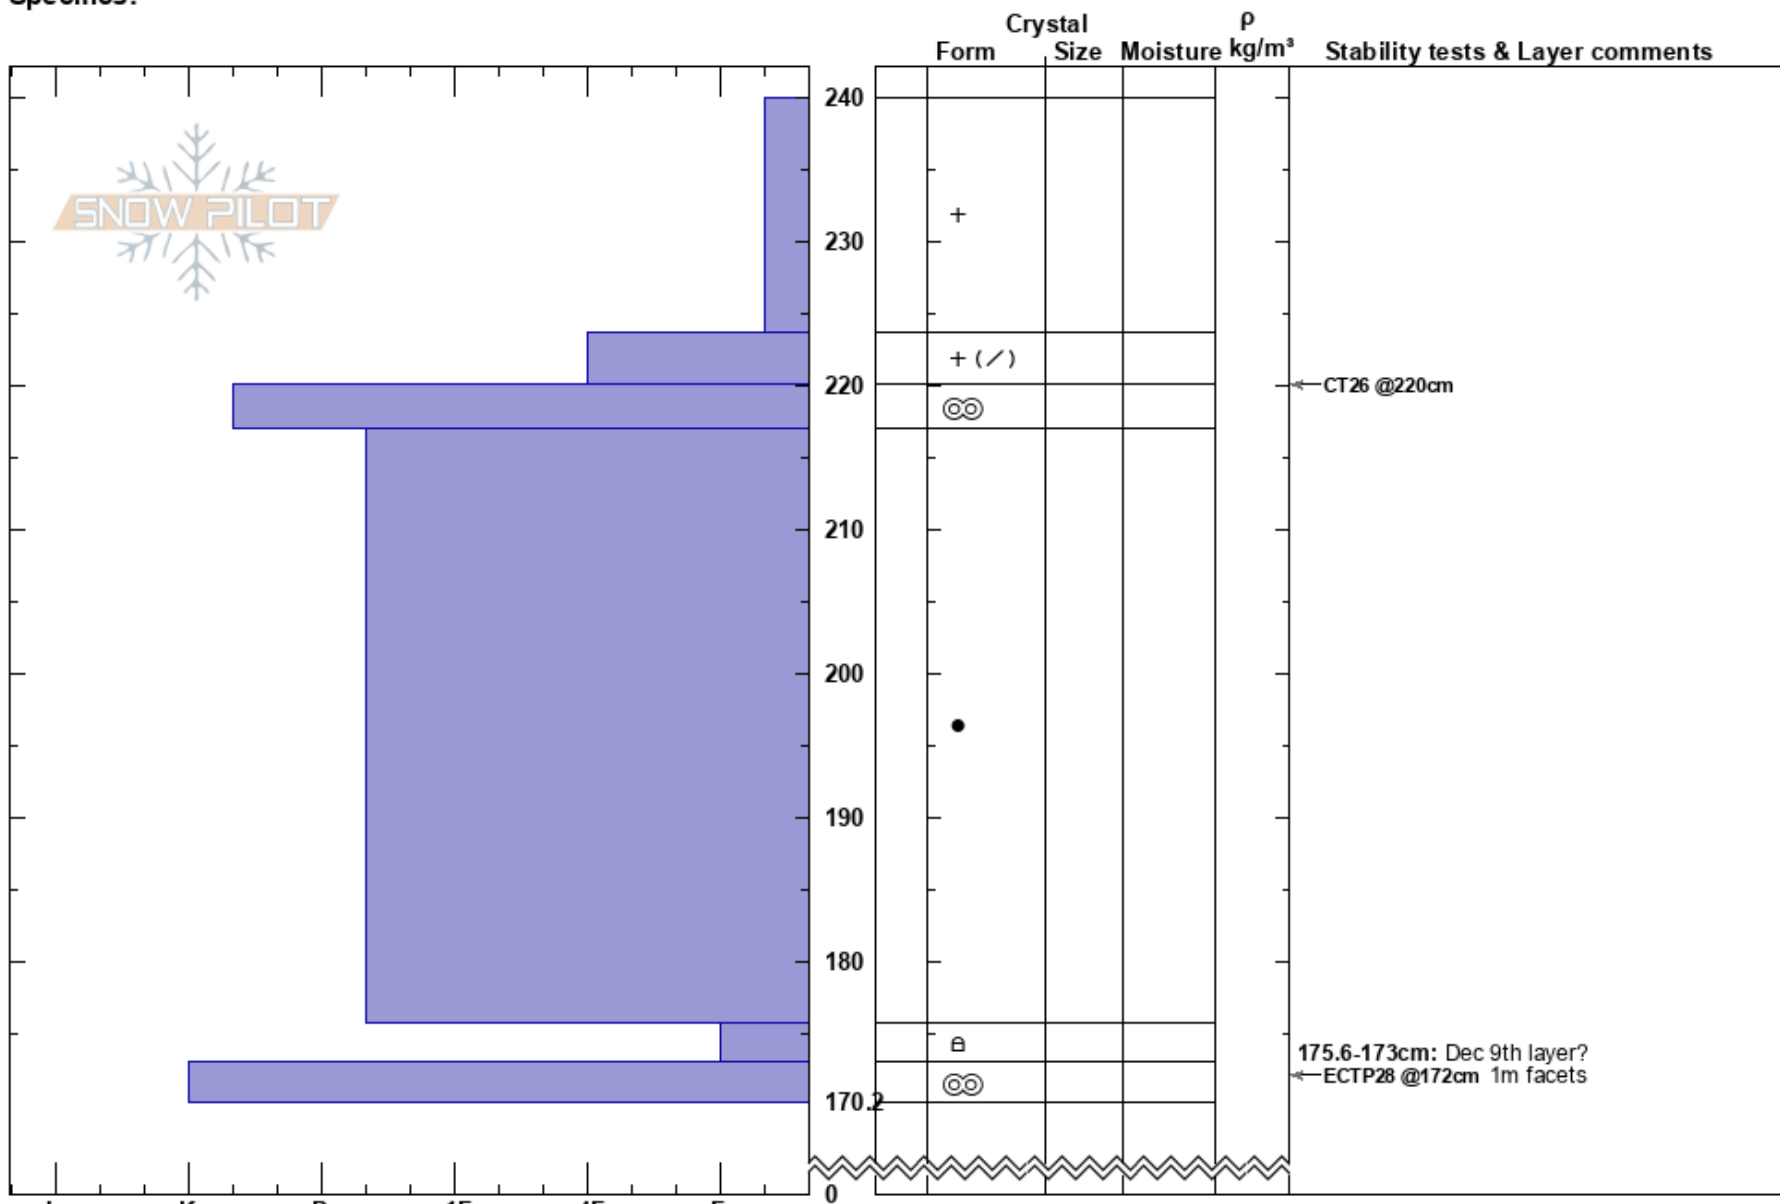

Spacewalk Apron
 Teton Range
 WY
 Elevation: 9500 ft
 Aspect: S
 Specifics:

Bill Dyer
 12/25/2018 - 9:30am
 Co-ord: 43.59121N, -110.87596W
 Slope Angle: 38°
 Wind Loading: previous

Stability:
 Air Temperature: 14°F
 Sky Cover: OVC
 Precipitation: S1
 Wind: SE Light Breeze

HS:240
 PF:15
 175.6-173cm: Dec 9th layer?
 175.6-173cm: Problematic layer

Notes: Bill Dyer and Dave Miller crown profile of secondary crown on skier left apron/exit of Spacewalk. Refer to Pope Burke pit for primary crown. Did not dig to ground