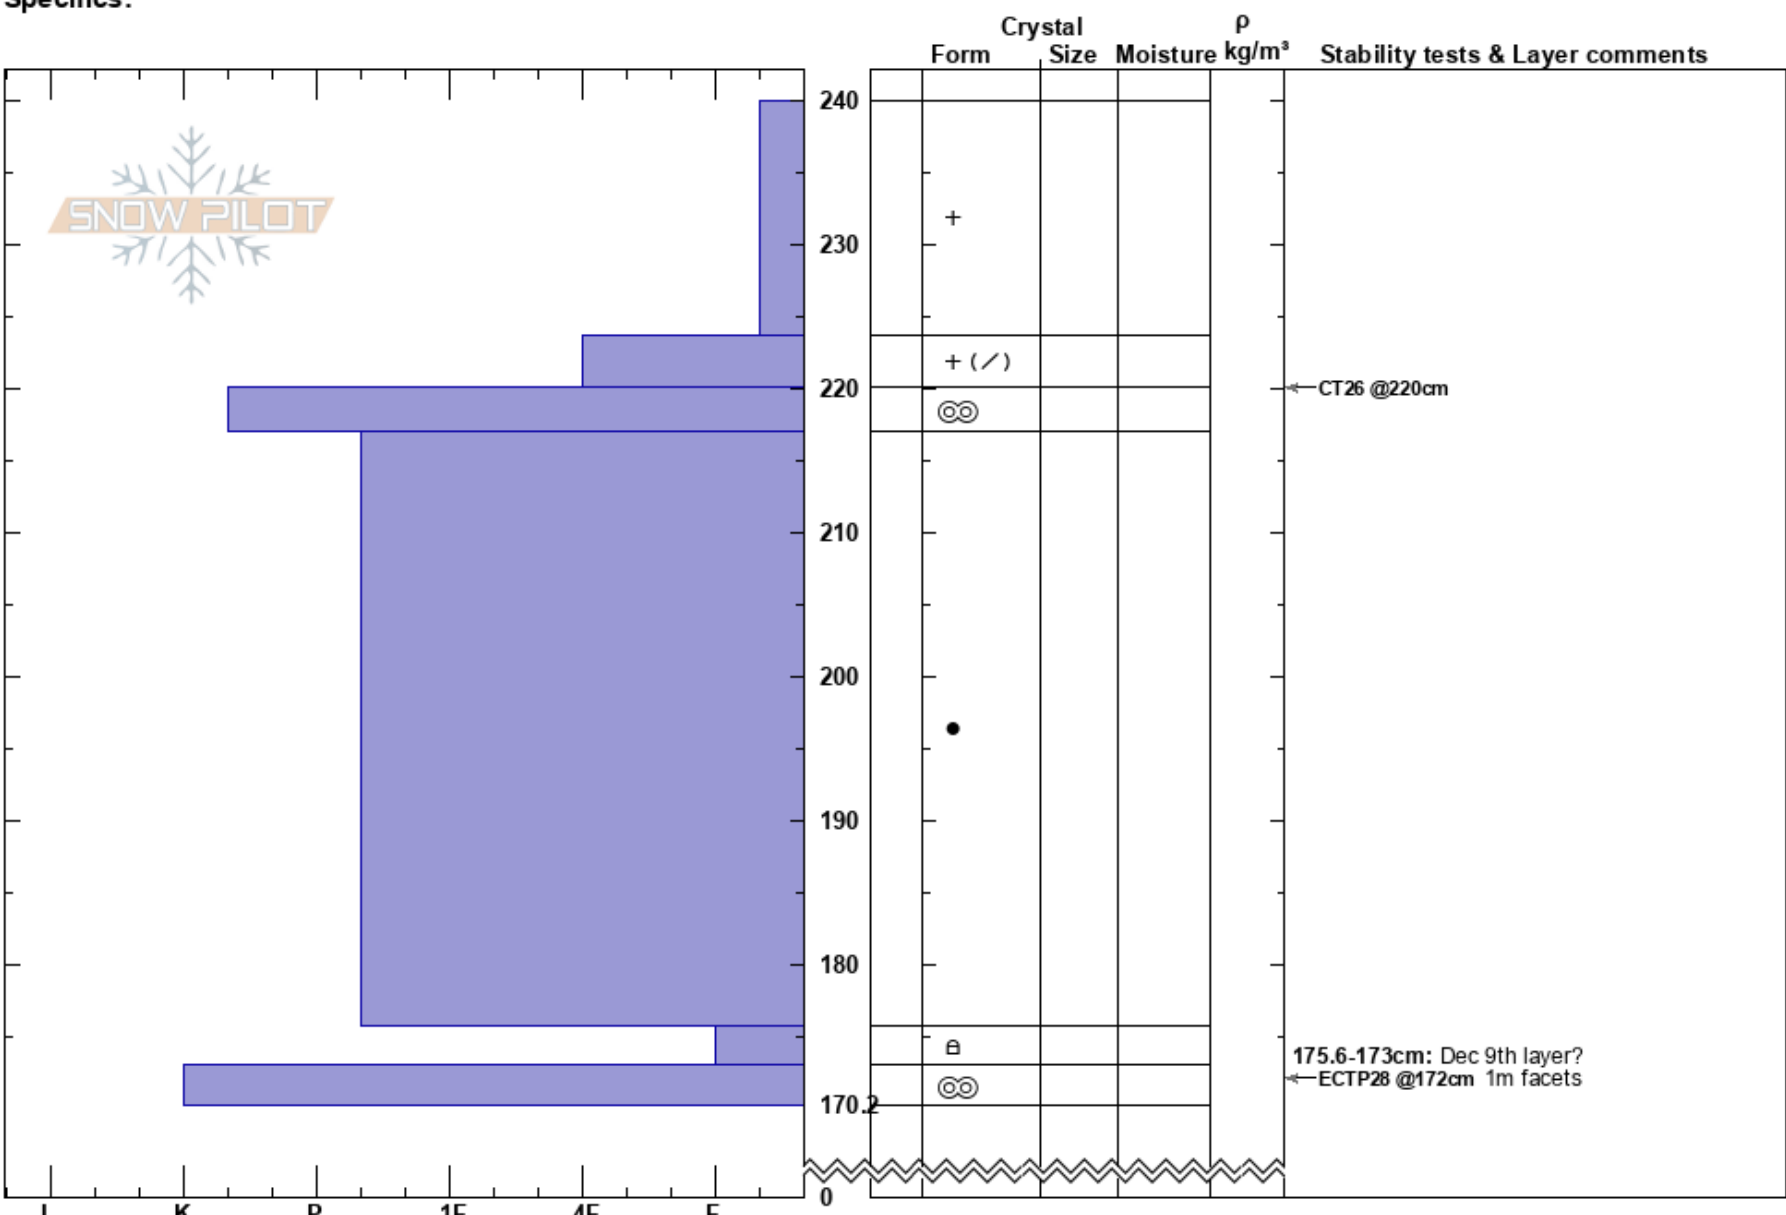

Spacewalk Apron  
 Teton Range  
 WY  
 Elevation: 9500 ft  
 Aspect: S  
 Specifics:

Bill Dyer  
 12/25/2018 - 9:30am  
 Co-ord: 43.59121N, -110.87596W  
 Slope Angle: 38°  
 Wind Loading: previous

Stability:  
 Air Temperature: 14°F  
 Sky Cover: OVC  
 Precipitation: S1  
 Wind: SE Light Breeze

HS:240  
 PF:15  
 175.6-173cm: Dec 9th layer?  
 175.6-173cm: Problematic layer

Notes: Bill Dyer and Dave Miller crown profile of secondary crown on skier left apron/exit of Spacewalk. Refer to Pope Burke pit for primary crown. Did not dig to ground