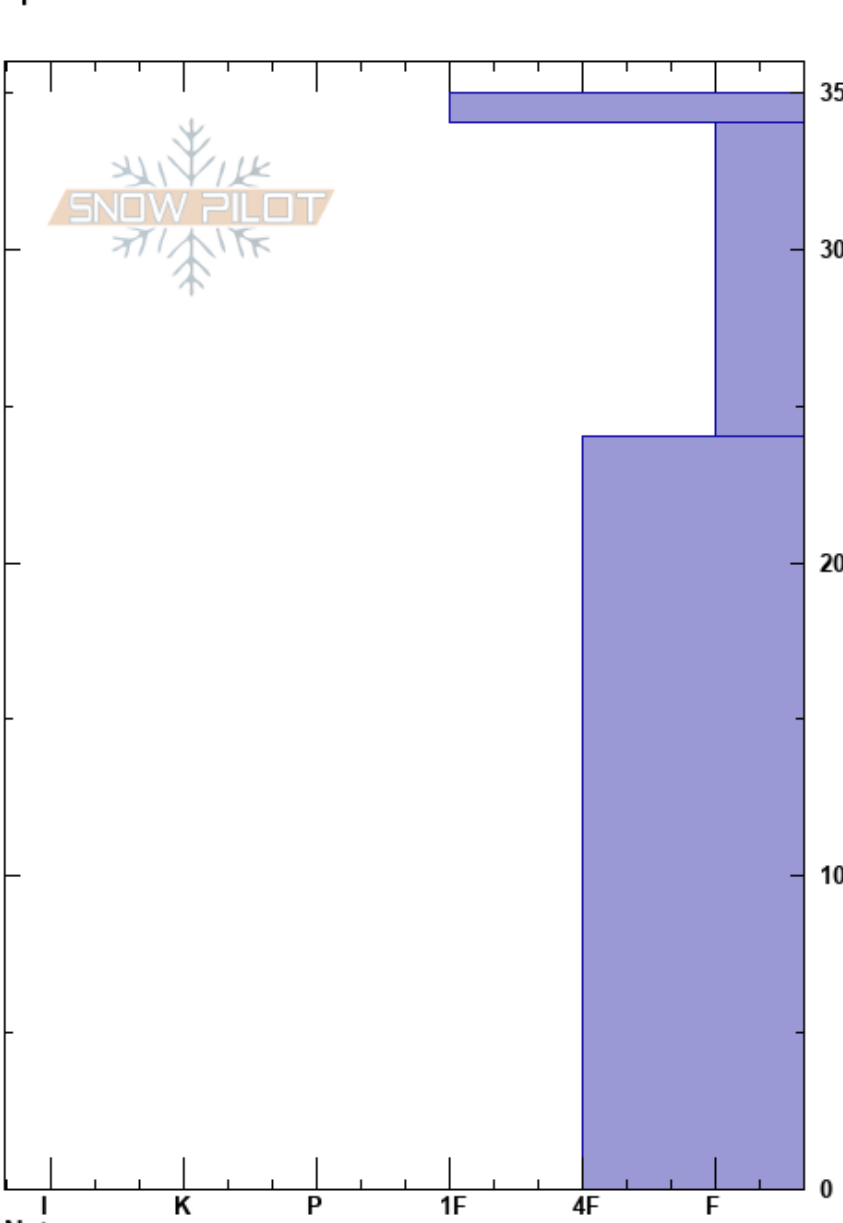

Doyle Peak
 San Francisco Peaks
 AZ
 Elevation: 9750 ft
 Aspect: 5°
 Specifics:

Troy Marino
 12/24/2018 - 2:00pm
 Co-ord: 35.34020N, -111.64777W
 Slope Angle: 17°
 Wind Loading:

Stability:
 Air Temperature:
 Sky Cover: SCT
 Precipitation:
 Wind:

HS:35
 Layer Notes:
 34-24cm: Problematic layer

Crystal Form	Crystal Size	Moisture	ρ kg/m ³	Stability tests & Layer comments
⊙⊙				
□ (/)				
□				

Notes: