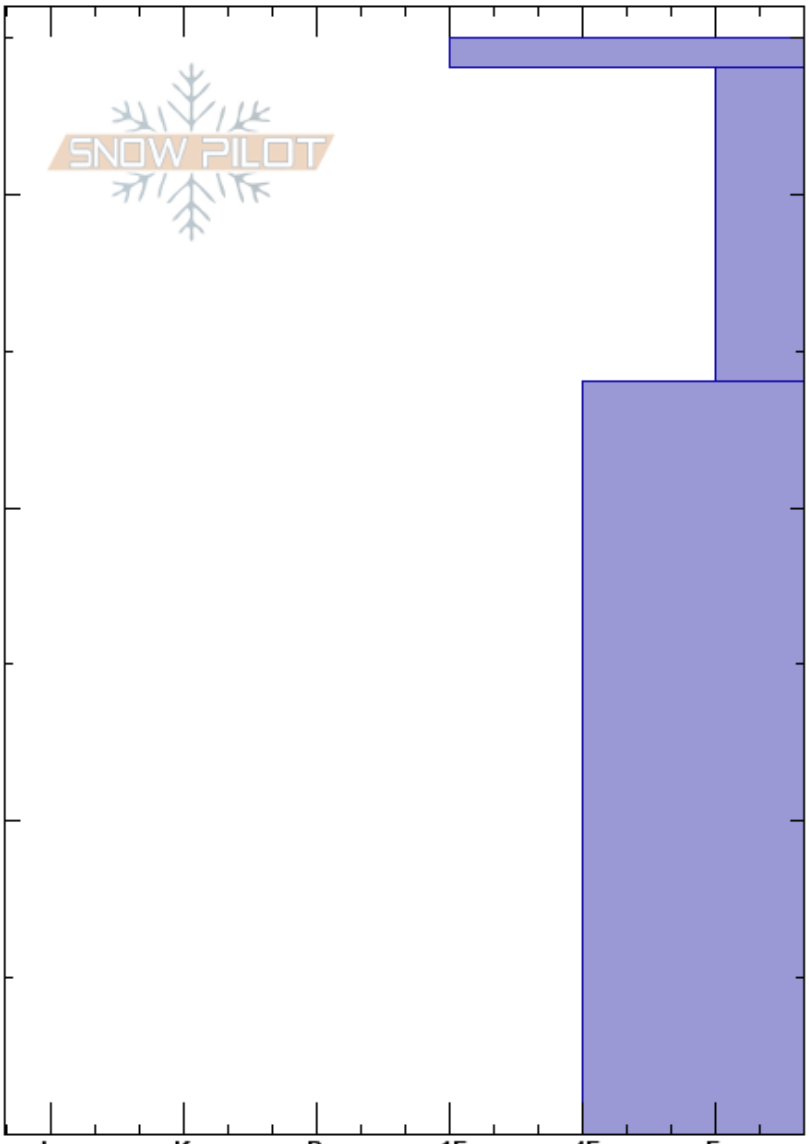

Doyle Peak
 San Francisco Peaks
 AZ
 Elevation: 9750 ft
 Aspect: 5°
 Specifics:

Troy Marino
 12/24/2018 - 2:00pm
 Co-ord: 35.34020N, -111.64777W
 Slope Angle: 17°
 Wind Loading:

Stability:
 Air Temperature:
 Sky Cover: SCT
 Precipitation:
 Wind:

HS:35
 Layer Notes:
 34-24cm: Problematic layer

Notes:

Crystal Form	Crystal Size	Moisture	ρ kg/m ³	Stability tests & Layer comments
⊙⊙				
□ (/)				
□				