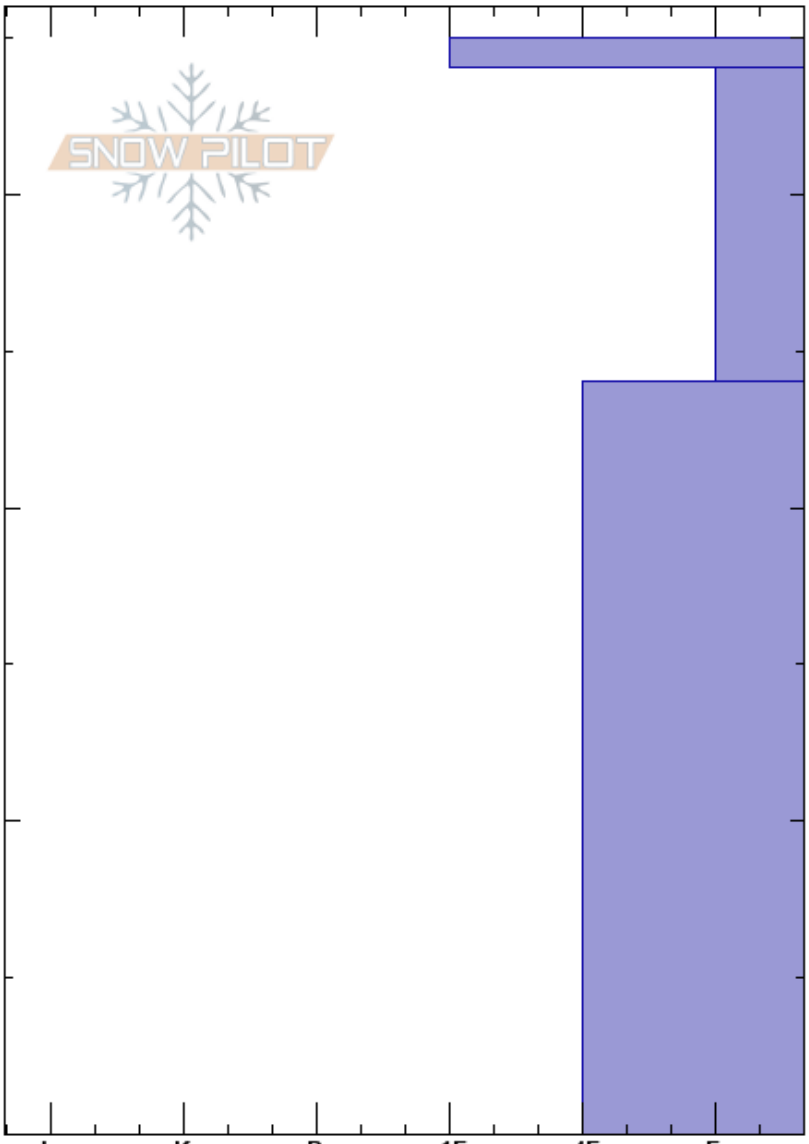

Doyle Peak
 San Francisco Peaks
 AZ
 Elevation: 9750 ft
 Aspect: 5°
 Specifics:

Troy Marino
 12/24/2018 - 2:00pm
 Co-ord: 35.34020N, -111.64777W
 Slope Angle: 17°
 Wind Loading:

Stability:
 Air Temperature:
 Sky Cover: SCT
 Precipitation:
 Wind:

HS:35
 Layer Notes:
 34-24cm: Problematic layer

Notes:

Crystal Form	Crystal Size	Moisture	ρ kg/m ³	Stability tests & Layer comments
⊙				
□ (/)				
□				