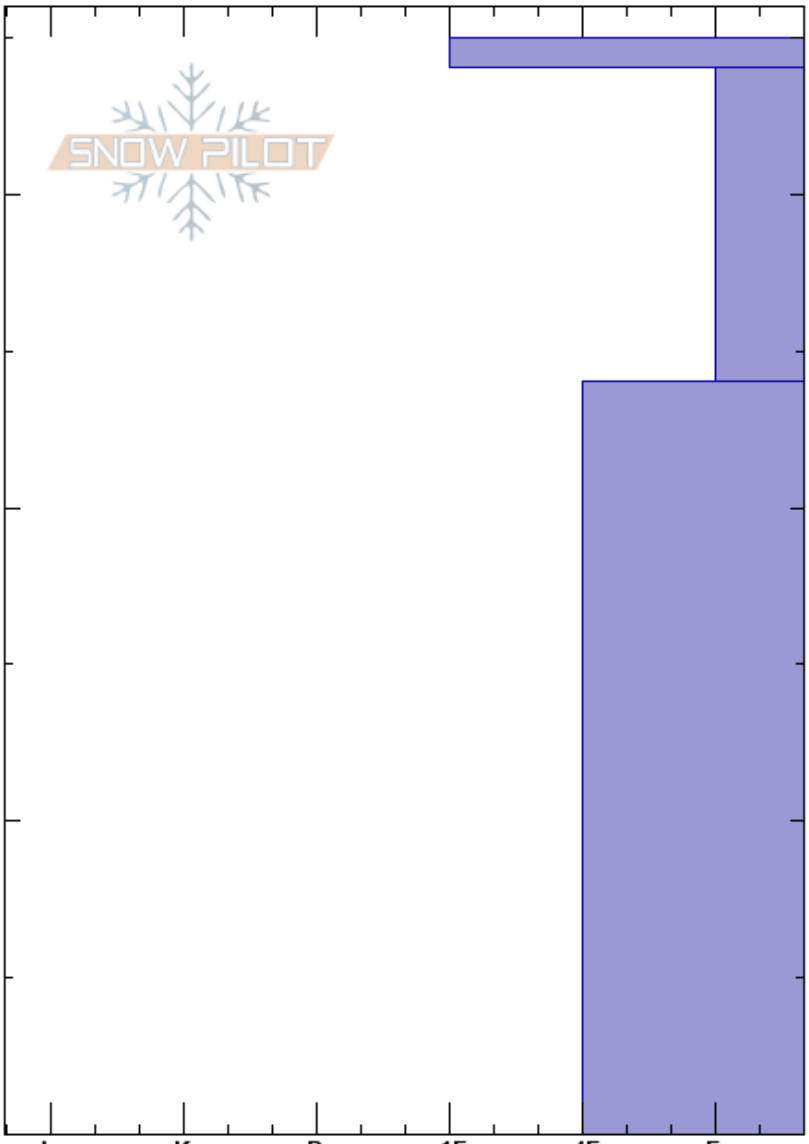

Doyle Peak
 San Francisco Peaks
 AZ
 Elevation: 9750 ft
 Aspect: 5°
 Specifics:

Troy Marino
 12/24/2018 - 2:00pm
 Co-ord: 35.34020N, -111.64777W
 Slope Angle: 17°
 Wind Loading:

Stability:
 Air Temperature:
 Sky Cover: SCT
 Precipitation:
 Wind:

HS:35
 Layer Notes:
 34-24cm: Problematic layer

Crystal Form	Crystal Size	Moisture	ρ kg/m ³	Stability tests & Layer comments
⊙⊙				
□ (/)				
□				

Notes: