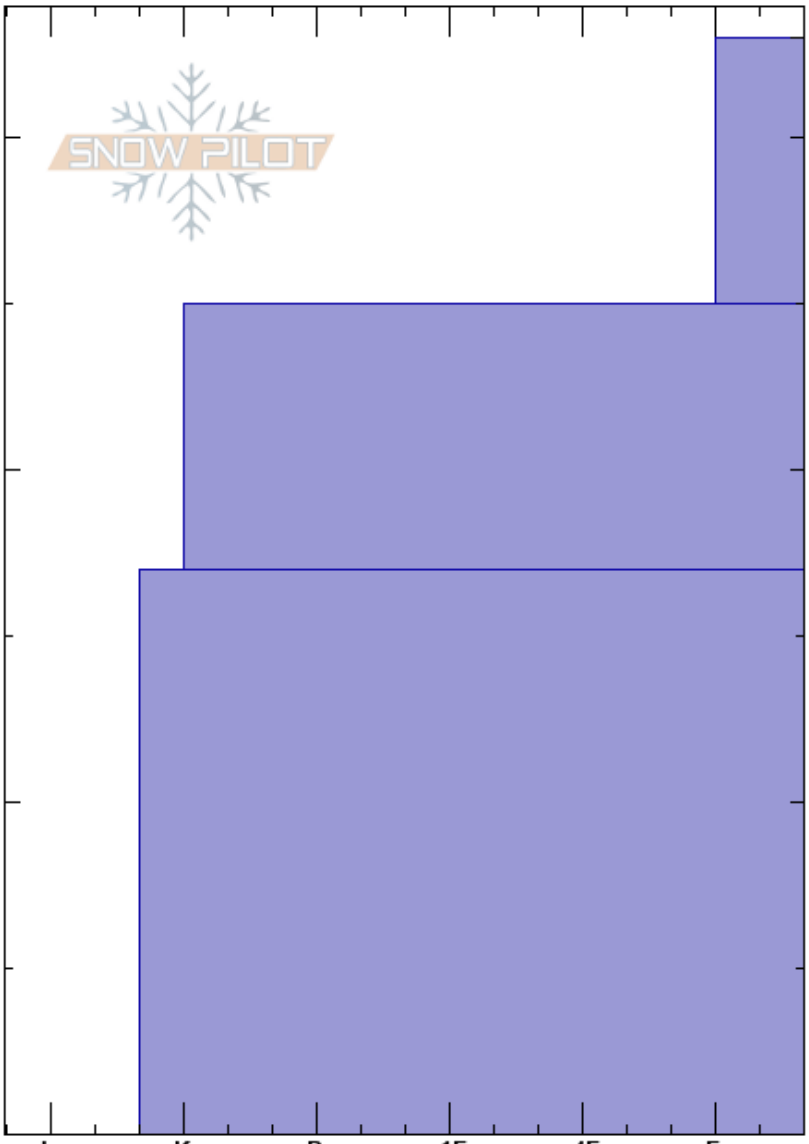

201812251230_Spider
 Vail/Summit County
 CO
 Elevation: 10220 ft
 Aspect:
 Specifics:

Ron Simenhois
 12/25/2018 - 12:30pm
 Co-ord: 13S 392291W 4383922N
 Slope Angle:
 Wind Loading:

Stability: Good HS:33 Layer Notes:
 Air Temperature: -3°C
 Sky Cover: CLR
 Precipitation: NO
 Wind: Calm

Crystal Form	Crystal Size	Moisture	ρ kg/m ³	Stability tests & Layer comments
+ (/)	1-2	D-M		
⊙ ⊙	1			
⊙	2-3			

Notes: