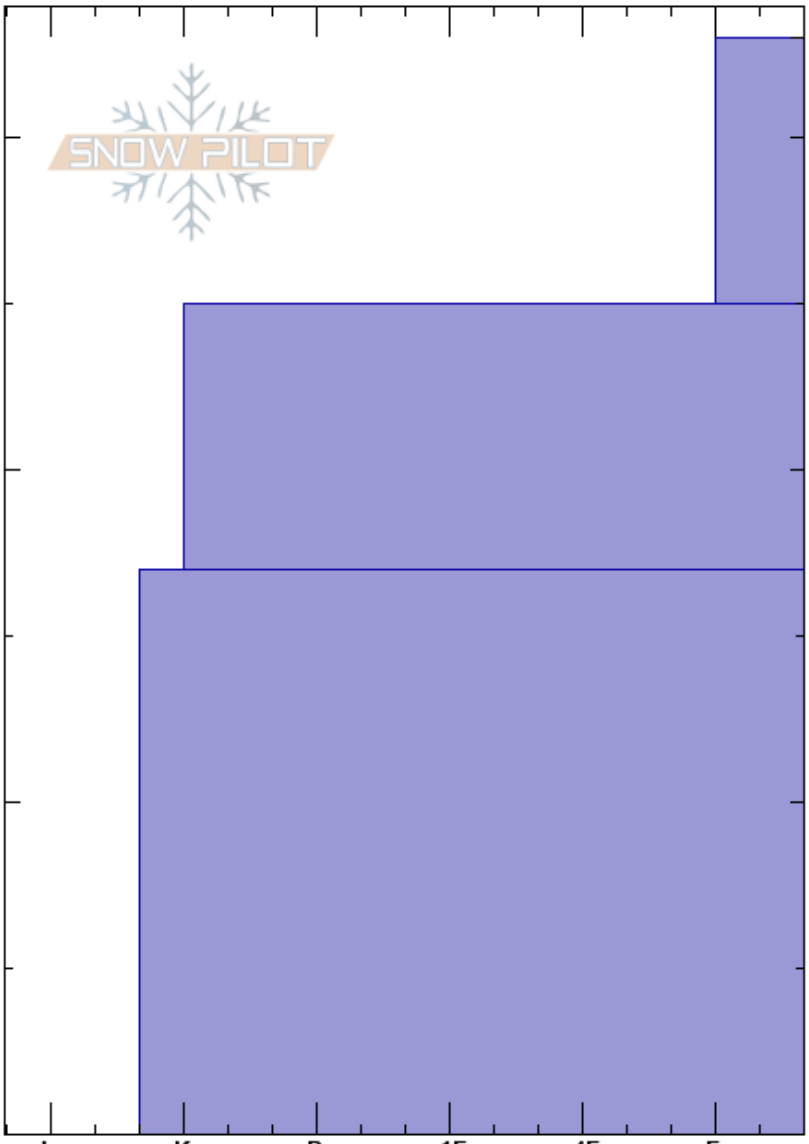

201812251230\_Spider  
 Vail/Summit County  
 CO  
 Elevation: 10220 ft  
 Aspect:  
 Specifics:

Ron Simenhois  
 12/25/2018 - 12:30pm  
 Co-ord: 13S 392291W 4383922N  
 Slope Angle:  
 Wind Loading:

Stability: Good  
 Air Temperature: -3°C  
 Sky Cover: CLR  
 Precipitation: NO  
 Wind: Calm

HS:33

Layer Notes:

Crystal Form	Crystal Size	Moisture	$\rho$ kg/m <sup>3</sup>	Stability tests & Layer comments
+ ( / )	1-2	D-M		
⊙ ⊙	1			
⊙	2-3			

Notes: