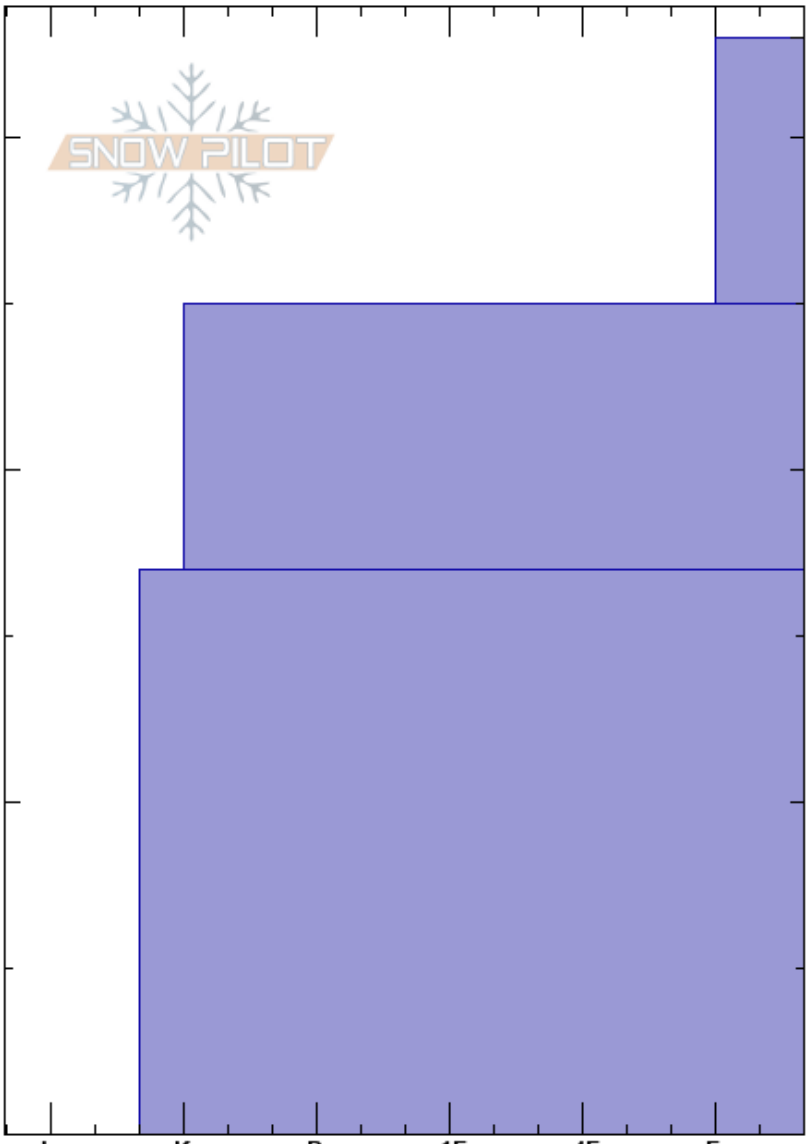

201812251230_Spider
 Vail/Summit County
 CO
 Elevation: 10220 ft
 Aspect:
 Specifics:

Ron Simenhois
 12/25/2018 - 12:30pm
 Co-ord: 13S 392291W 4383922N
 Slope Angle:
 Wind Loading:

Stability: Good
 Air Temperature: -3°C
 Sky Cover: CLR
 Precipitation: NO
 Wind: Calm

HS:33

Layer Notes:

Crystal Form	Crystal Size	Moisture	ρ kg/m ³	Stability tests & Layer comments
+ (/)	1-2	D-M		
⊙ ⊙	1			
⊙	2-3			

Notes: