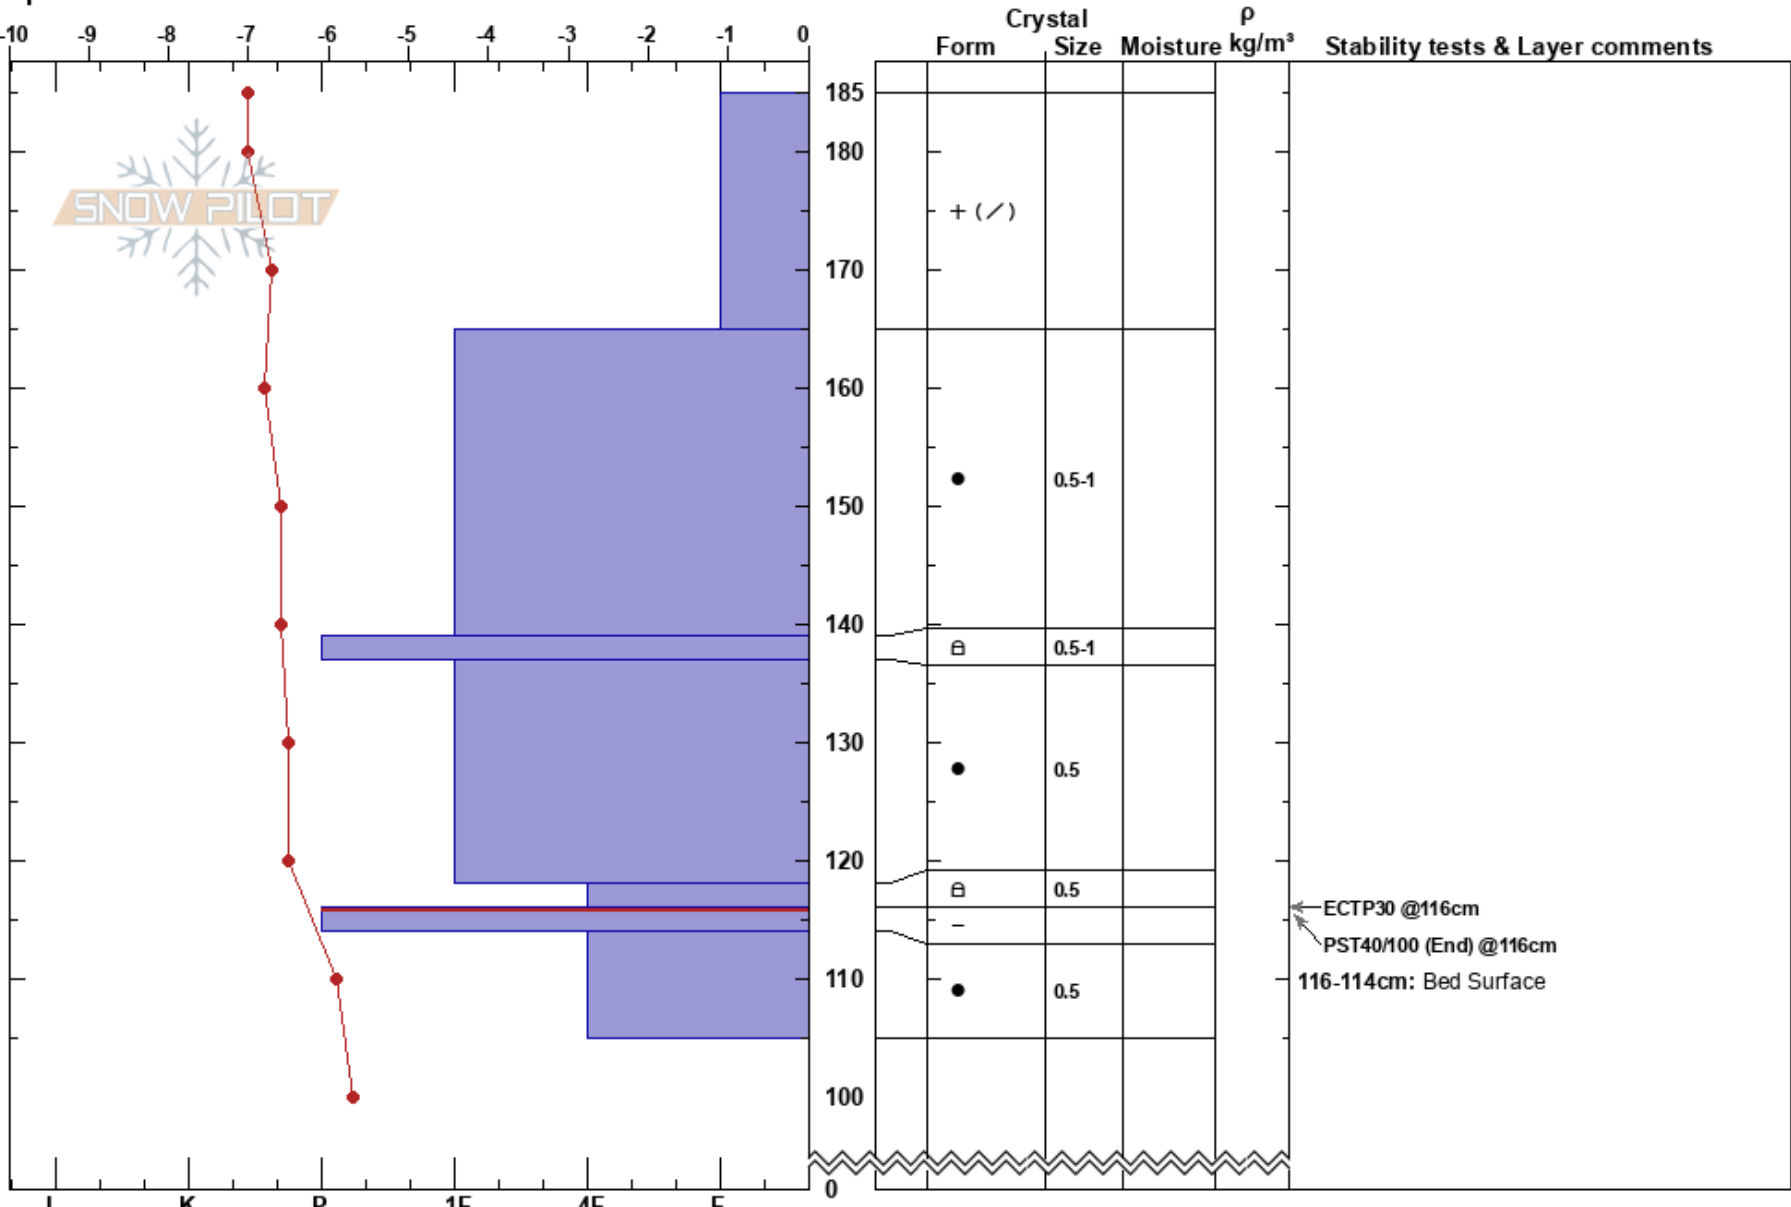

Spacewalk  
Teton Range  
WY  
Elevation: 9871 ft  
Aspect: SE  
Specifics:

Josh Pope  
12/25/2018 - 10:00am  
Co-ord: 43.59252N, -110.87701E  
Slope Angle: 36°  
Wind Loading: previous

Stability:  
Air Temperature: -8.5°C  
Sky Cover: OVC  
Precipitation: S1  
Wind: SE Light Breeze

HS:185  
116-114cm: Bed Surface  
116-114cm: Problematic layer

Notes: Josh Pope and Jeff Burke took a crown profile of the Spacewalk slide, Dec. 24 2018 SS-AS-R3-D2.