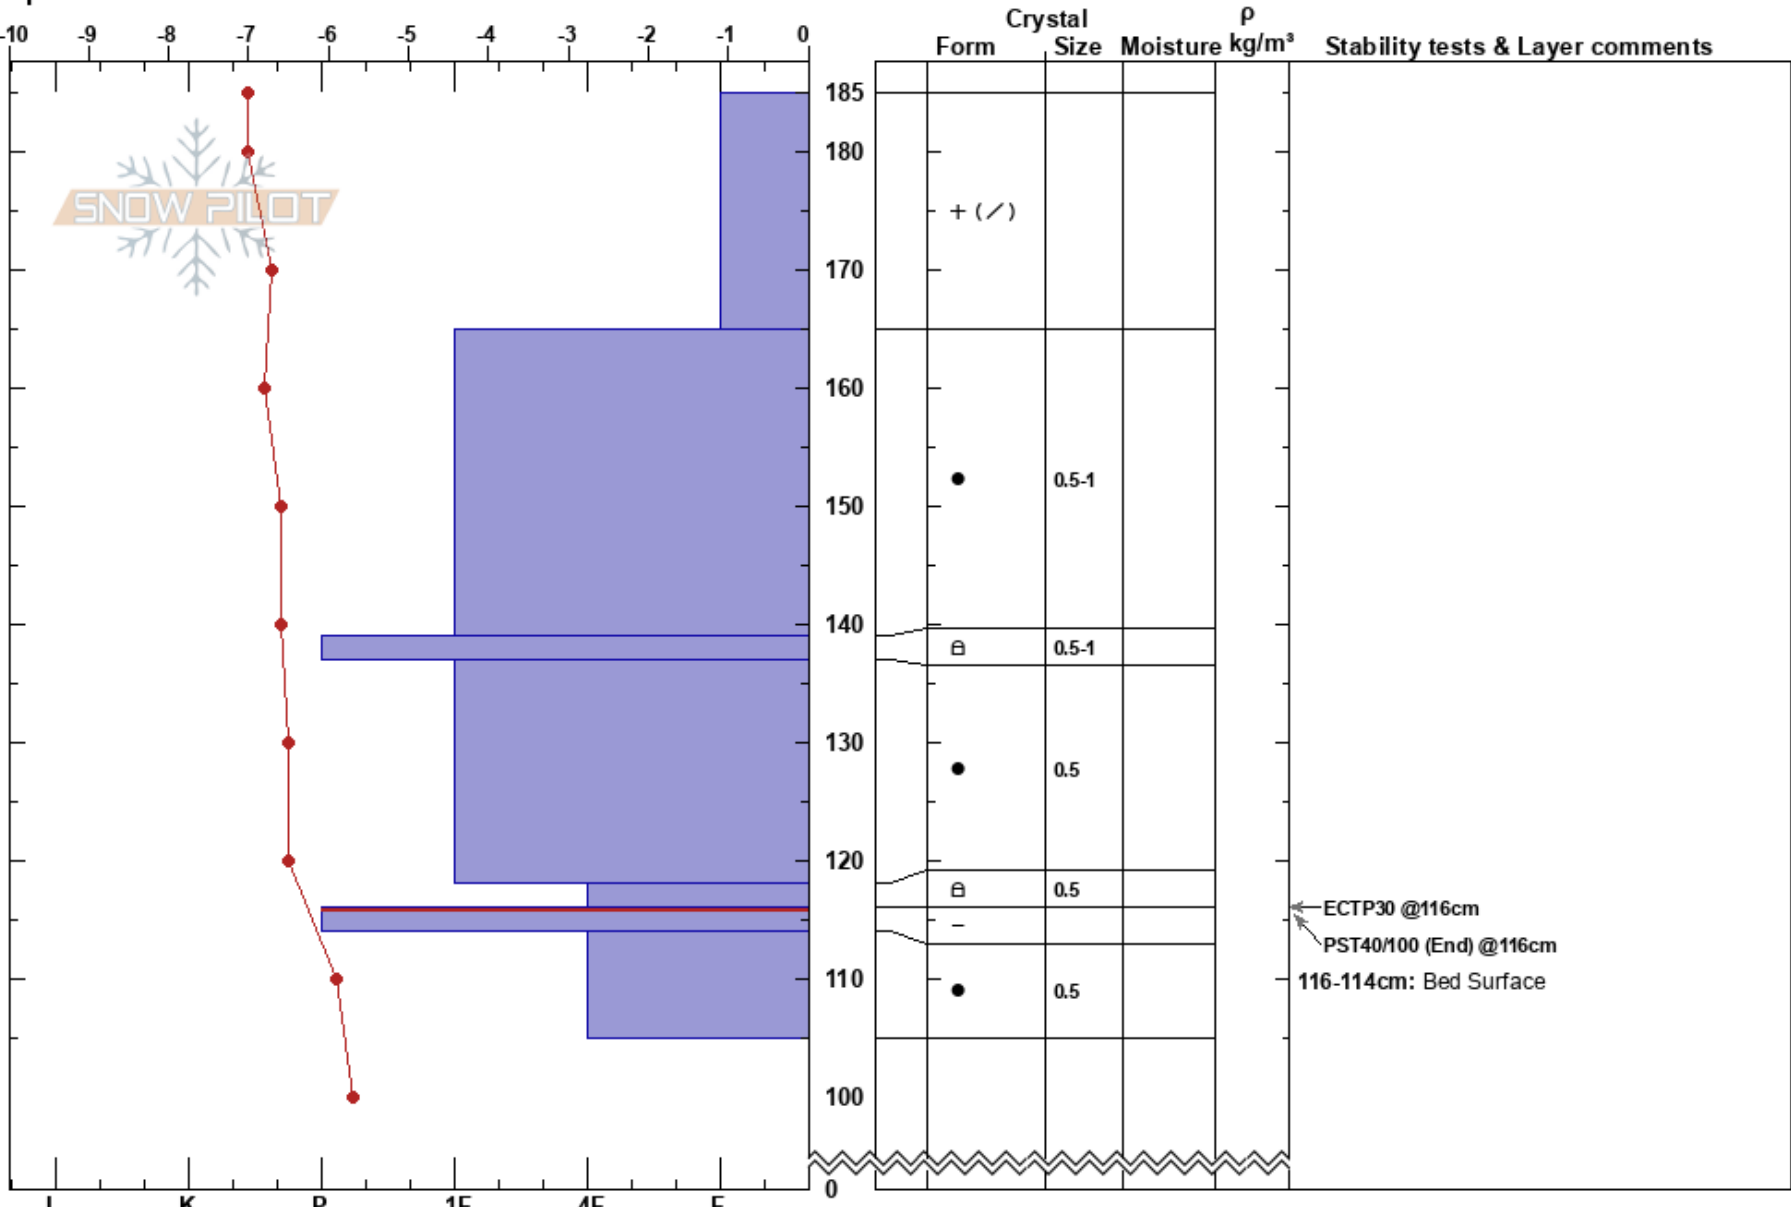

Spacewalk
Teton Range
WY
Elevation: 9871 ft
Aspect: SE
Specifics:

Josh Pope
12/25/2018 - 10:00am
Co-ord: 43.59252N, -110.87701E
Slope Angle: 36°
Wind Loading: previous

Stability:
Air Temperature: -8.5°C
Sky Cover: OVC
Precipitation: S1
Wind: SE Light Breeze

HS:185
116-114cm: Bed Surface
116-114cm: Problematic layer

Notes: Josh Pope and Jeff Burke took a crown profile of the Spacewalk slide, Dec. 24 2018 SS-AS-R3-D2.