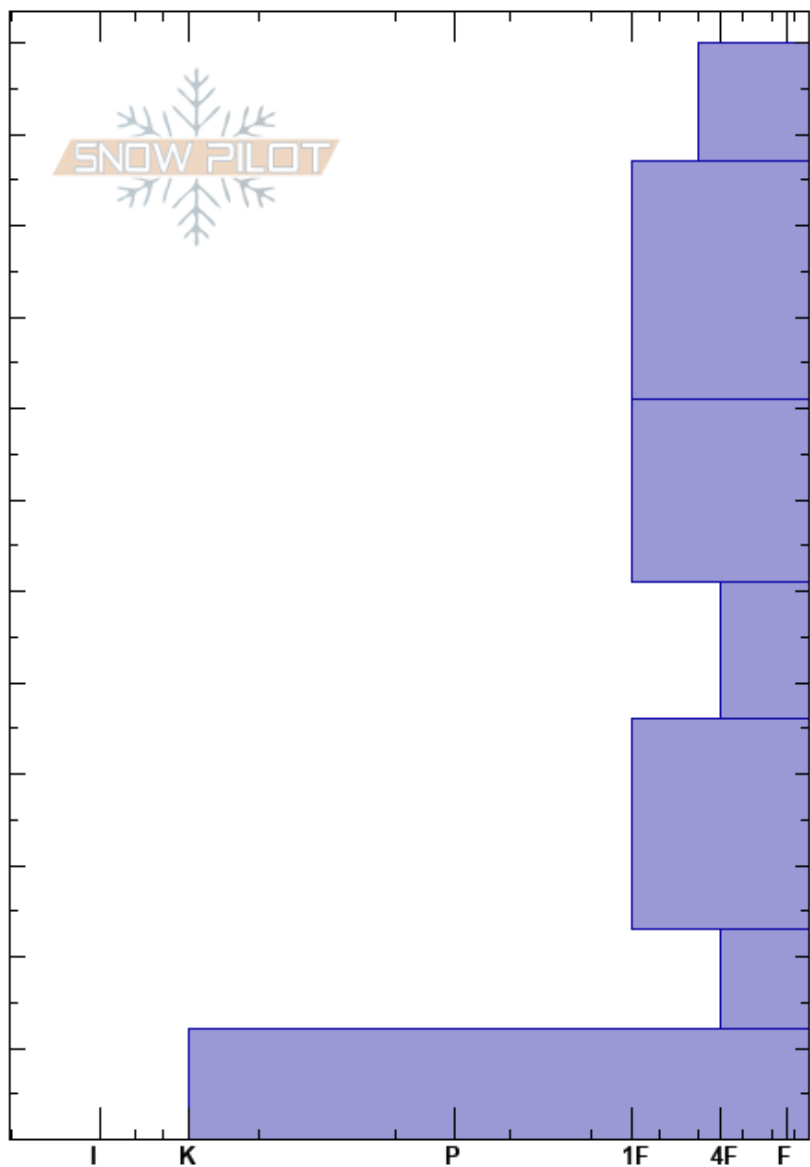

Hang 'em High  
 Canadian Rockies  
 AB  
**Elevation:** 1875 m  
**Aspect:** SE  
**Specifics:**

Jake Foster  
 16/12/2018 - 12:46  
**Co-ord:**  
**Slope Angle:** 27°  
**Wind Loading:** yes

**Stability:** **HS:**120 **Layer Notes:**  
**Air Temperature:**  
**Sky Cover:** BKN  
**Precipitation:** S-1  
**Wind:** SW Moderate

Crystal Form	Crystal Size	Moisture	$\rho$ kg/m <sup>3</sup>	Stability tests & Layer comments
/	0.5			
/	1			
•	0.5			← CT12, RP @81cm test repeated
□	1.5			← CT23, RP @57cm test repeated
□	2			
□	2			
⊙⊙				

**Notes:** Test profile in Cat Ski area, testing early season PWL