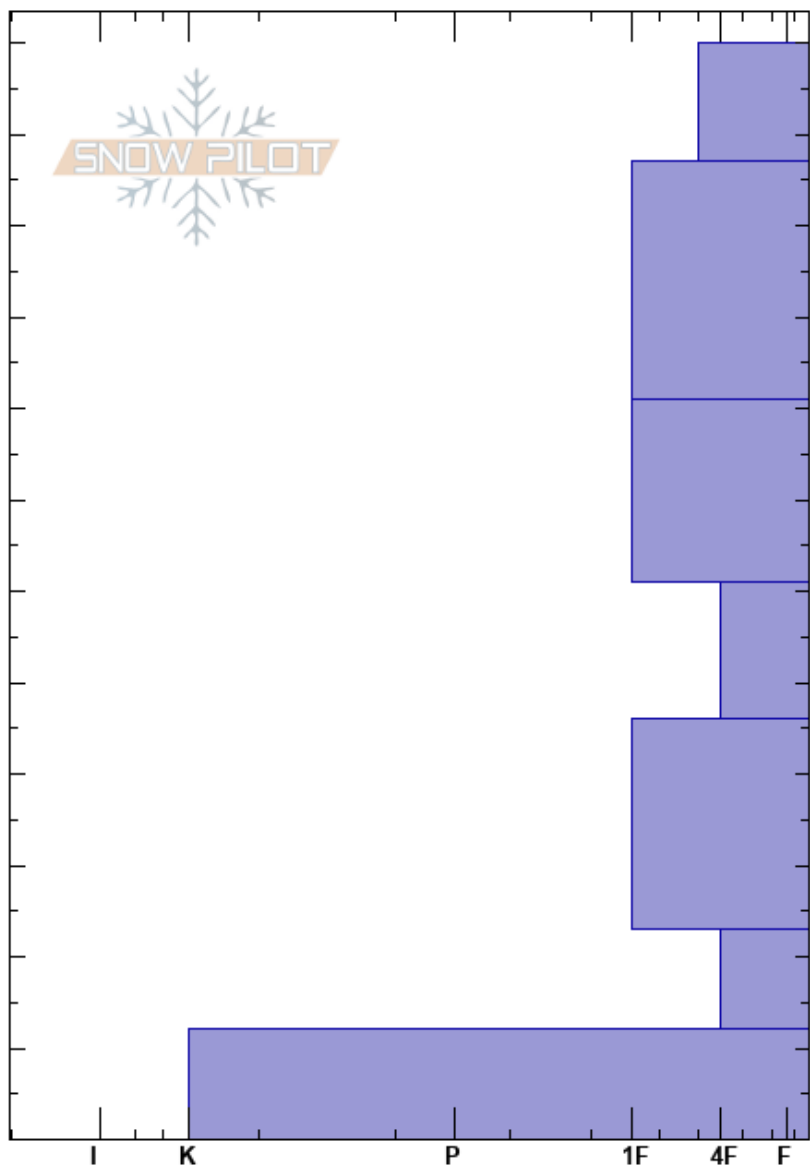

Hang 'em High
 Canadian Rockies
 AB
Elevation: 1875 m
Aspect: SE
Specifics:

Jake Foster
 16/12/2018 - 12:46
Co-ord:
Slope Angle: 27°
Wind Loading: yes

Stability: **HS:**120 **Layer Notes:**
Air Temperature:
Sky Cover: BKN
Precipitation: S-1
Wind: SW Moderate

Crystal Form	Crystal Size	Moisture	ρ kg/m ³	Stability tests & Layer comments
/	0.5			
/	1			
•	0.5			← CT12, RP @81cm test repeated
□	1.5			← CT23, RP @57cm test repeated
□	2			
□	2			
⊙⊙				

Notes: Test profile in Cat Ski area, testing early season PWL