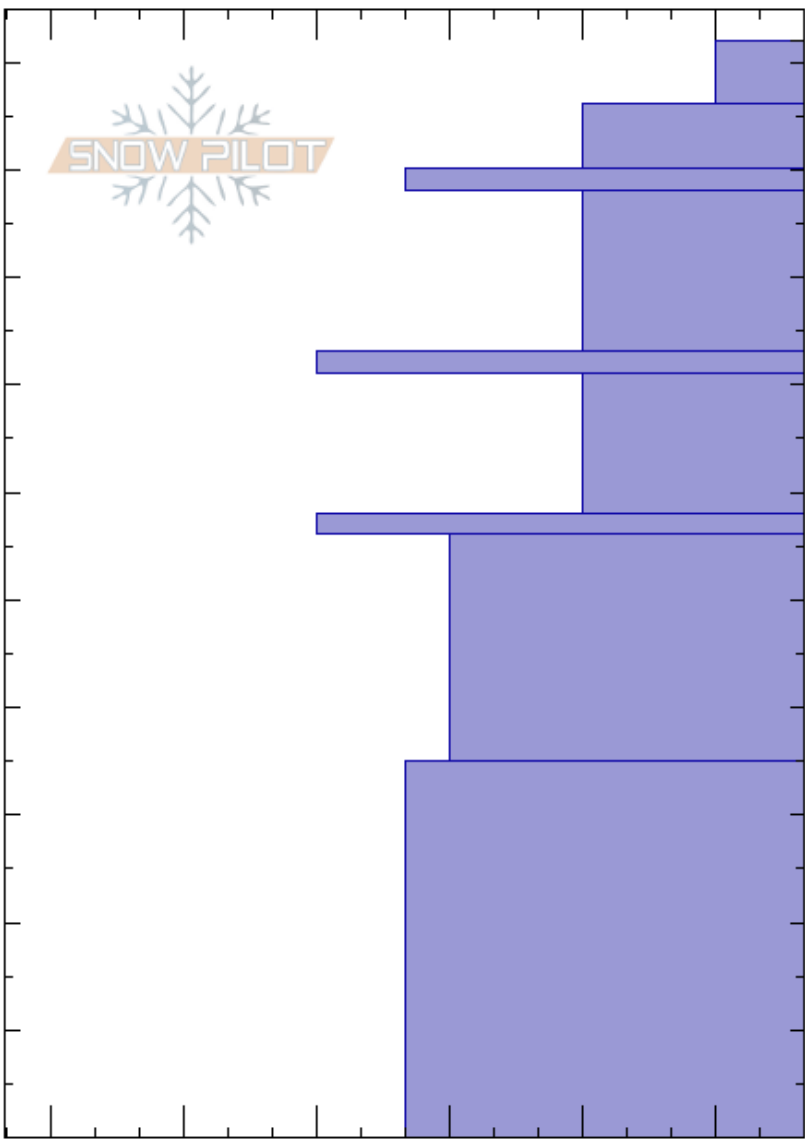

P. Butte  
 Gallatin Range-N  
 MT  
 Elevation: 9100 ft  
 Aspect: 85°  
 Specifics: We skied slope

Gabrielle Antonioli  
 12/23/2018 - 3:10pm  
 Co-ord: 45.41603N, -110.97718W  
 Slope Angle: 25°  
 Wind Loading:

Stability: Good HS:102  
 Air Temperature: PS:20  
 Sky Cover:  
 Precipitation:  
 Wind:

Layer Notes:

Height (m)	Crystal Form	Crystal Size	Moisture	$\rho$ (kg/m <sup>3</sup> )	Stability tests & Layer comments
102					
100	+ ( / )				
90	•				
80	⊖				
70	⊙				
60	⊖				
56	⊙				← PST85/100 (End) @56cm CPST 40/100 END
40	⊖				
20	⊖		M		
0					← ECTX