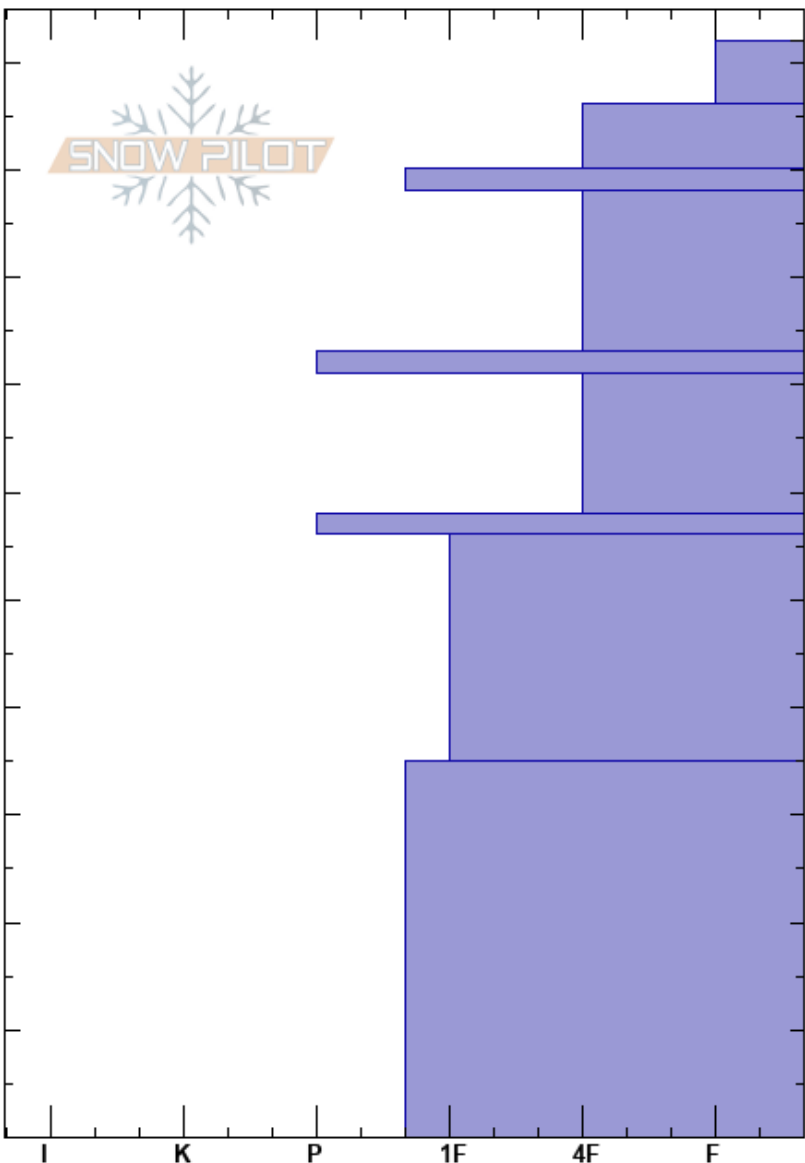

P. Butte
 Gallatin Range-N
 MT
 Elevation: 9100 ft
 Aspect: 85°
 Specifics: We skied slope

Gabrielle Antonioli
 12/23/2018 - 3:10pm
 Co-ord: 45.41603N, -110.97718W
 Slope Angle: 25°
 Wind Loading:

Stability: Good
 Air Temperature:
 Sky Cover:
 Precipitation:
 Wind:

HS:102
 PS:20

Layer Notes:

Depth (cm)	Crystal		Moisture	ρ kg/m ³	Stability tests & Layer comments
	Form	Size			
102					
100	+ (/)				
90	•				
80	⊖				
70	⊙				
60	⊖				
50	⊙				← PST85/100 (End) @56cm CPST 40/100 END
40	⊖				
30					
20	⊖		M		
10					
0					← ECTX