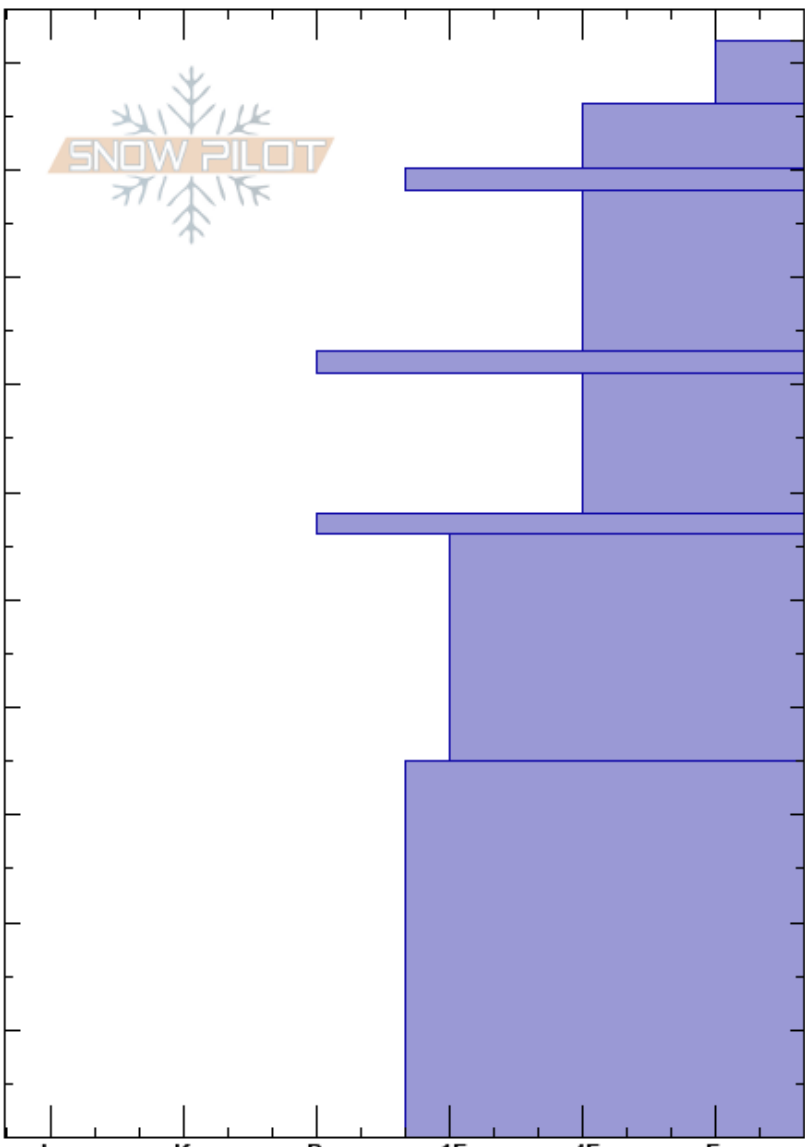

P. Butte
 Gallatin Range-N
 MT
 Elevation: 9100 ft
 Aspect: 85°
 Specifics: We skied slope

Gabrielle Antonioli
 12/23/2018 - 3:10pm
 Co-ord: 45.41603N, -110.97718W
 Slope Angle: 25°
 Wind Loading:

Stability: Good
 Air Temperature:
 Sky Cover:
 Precipitation:
 Wind:

HS:102
PS:20

Layer Notes:

Height (cm)	Crystal		Moisture	ρ kg/m ³	Stability tests & Layer comments
	Form	Size			
102					
100	+ (/)				
90	•				
80	⊖				
70	⊙⊙				
60	⊖				
50	⊙⊙				← PST85/100 (End) @56cm CPST 40/100 END
40	⊖				
30					
20	⊖		M		
10					
0					← ECTX