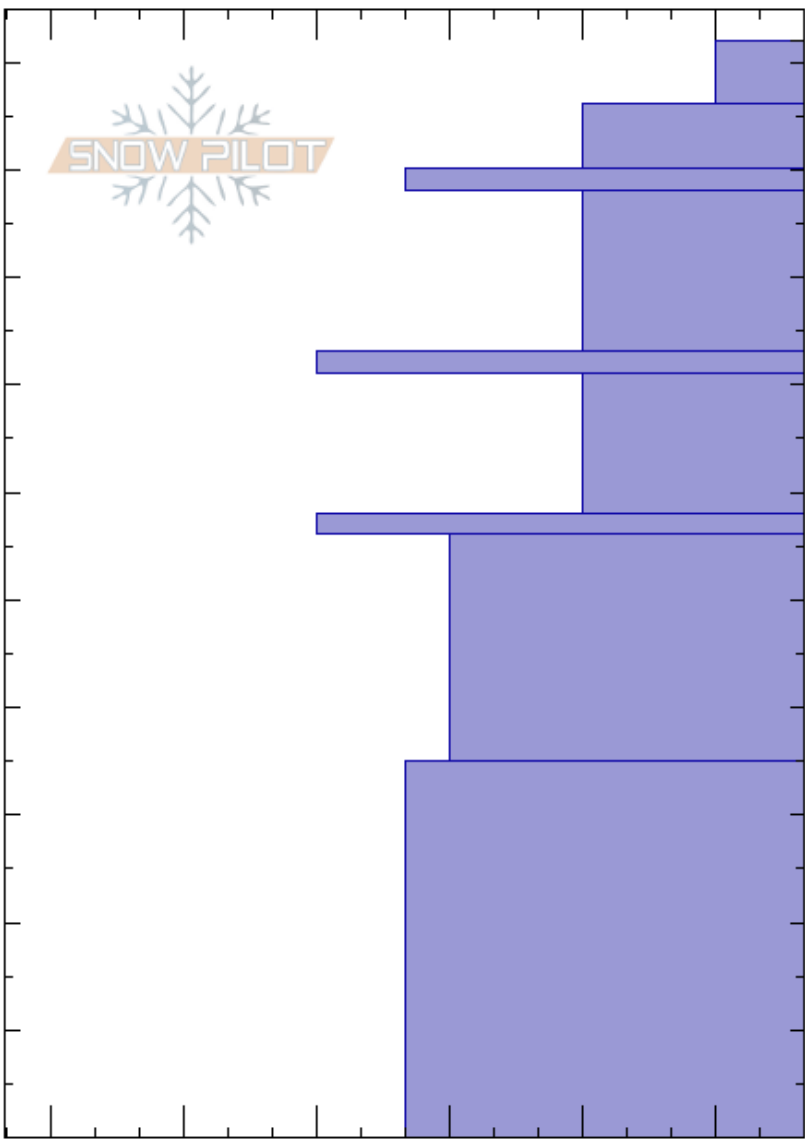

P. Butte
 Gallatin Range-N
 MT
 Elevation: 9100 ft
 Aspect: 85°
 Specifics: We skied slope

Gabrielle Antonioli
 12/23/2018 - 3:10pm
 Co-ord: 45.41603N, -110.97718W
 Slope Angle: 25°
 Wind Loading:

Stability: Good HS:102
 Air Temperature: PS:20
 Sky Cover:
 Precipitation:
 Wind:

Layer Notes:

Depth (cm)	Crystal		Moisture	ρ kg/m ³	Stability tests & Layer comments
	Form	Size			
102					
100	+ (/)				
90	•				
80	⊖				
70	⊙				
60	⊖				
50	⊙				← PST85/100 (End) @56cm CPST 40/100 END
40	⊖				
30					
20	⊖		M		
10					
0					← ECTX