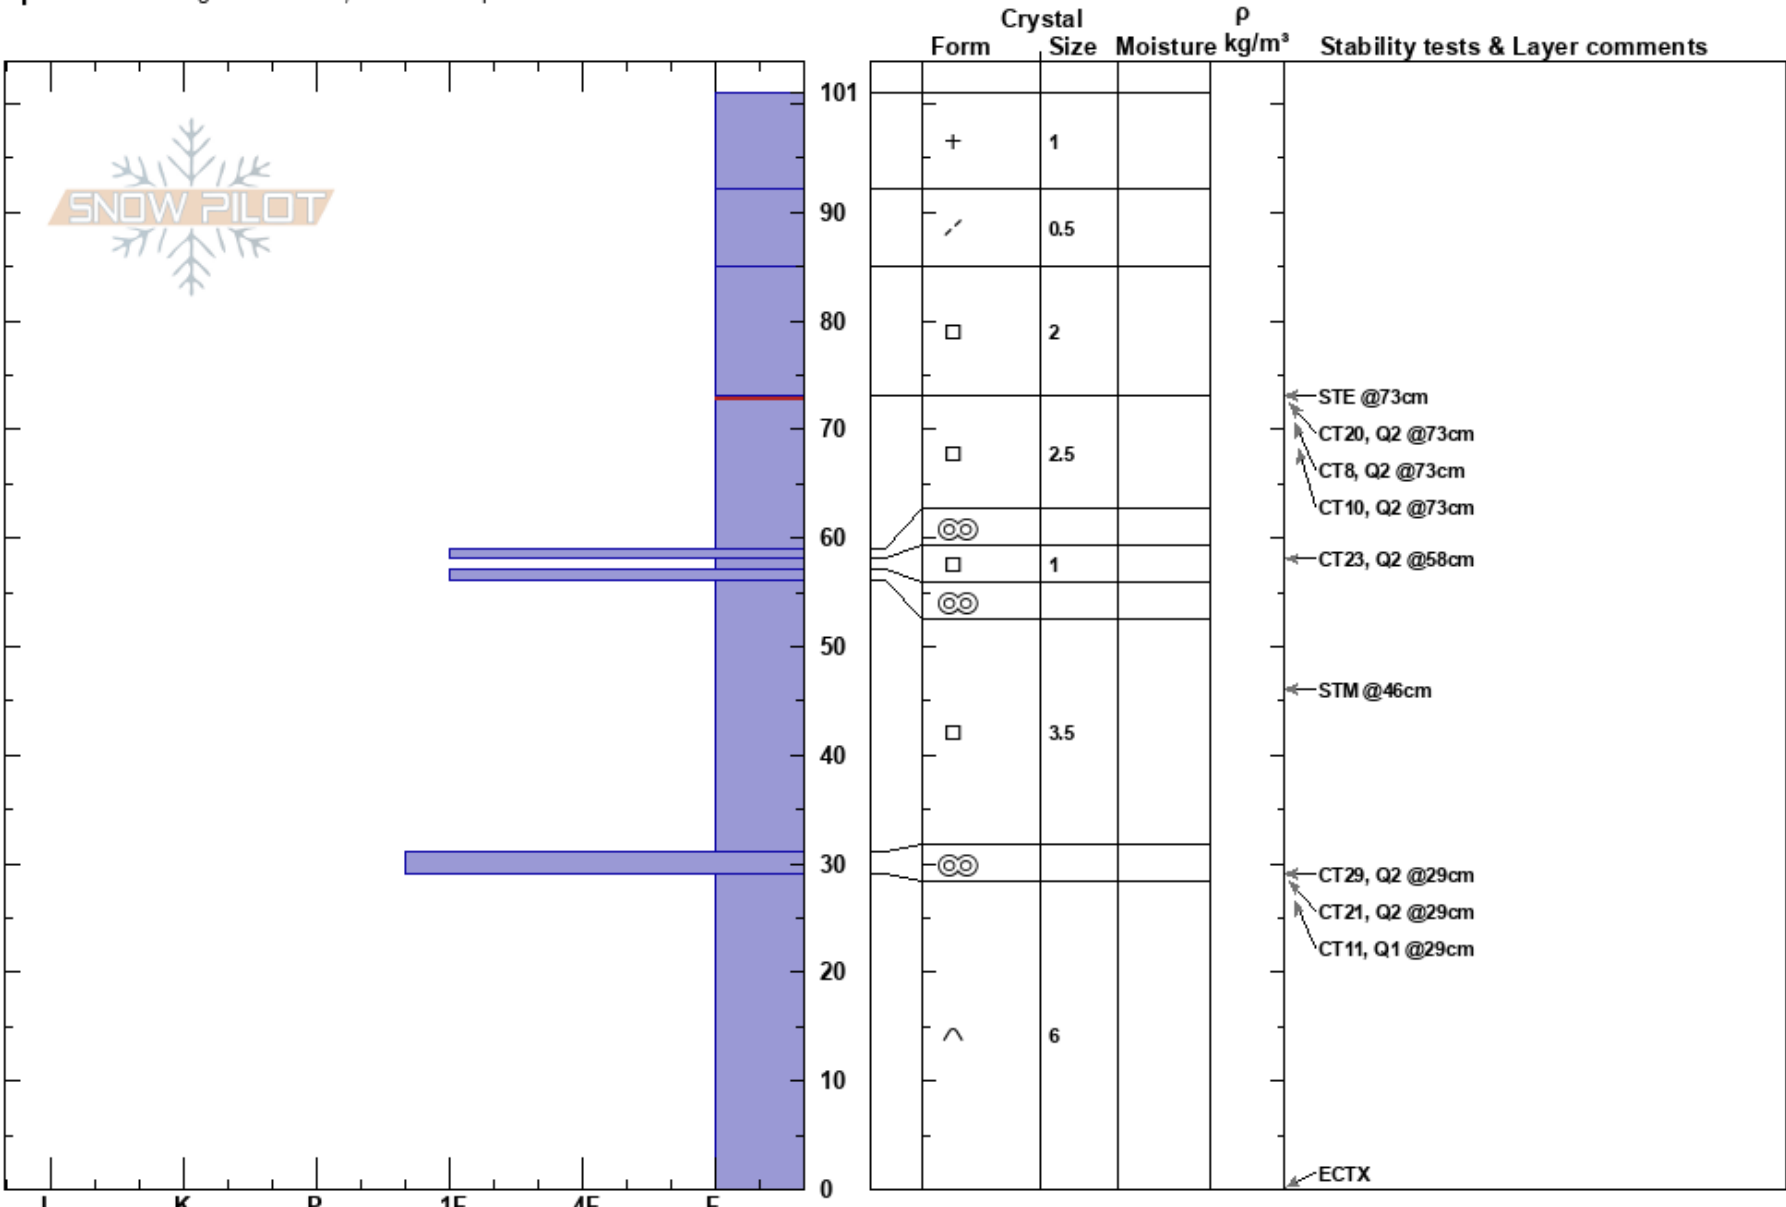

Fremont  
 Vail/Summit County  
 CO  
**Elevation:**  
**Aspect:** 50°  
**Specifics:** Pit dug in a Ski Area; We skied slope

WILLIAM BESSON  
 12/24/2018 - 12:00pm  
**Co-ord:** 39.45798N, -106.16643W  
**Slope Angle:** 33°  
**Wind Loading:**

**Stability:**  
**Air Temperature:**  
**Sky Cover:** OVC  
**Precipitation:** S2  
**Wind:** Calm

**HS:** 101  
**PF:** 101 73-59cm: Problematic layer

Notes: