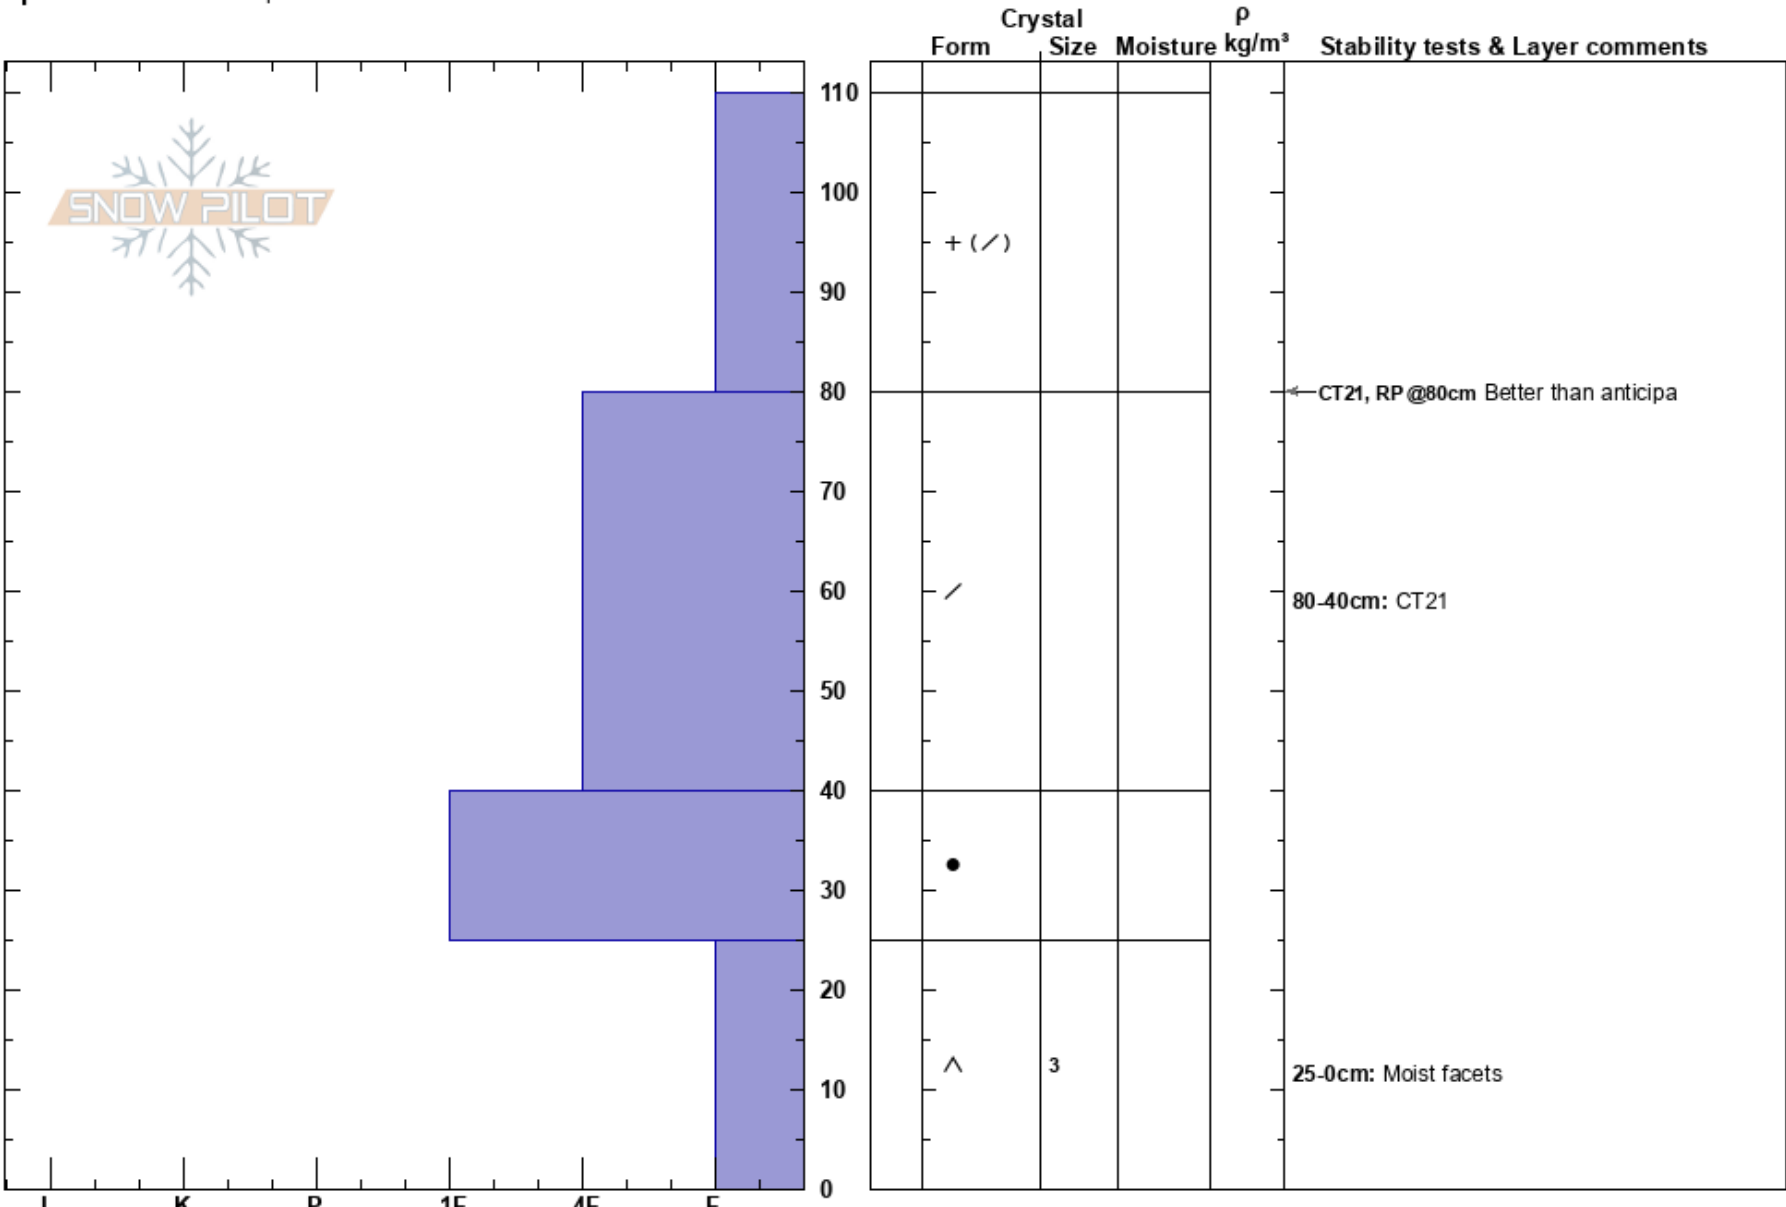

Cabin Creek Ridge run  
 Palisades  
 ID  
 Elevation: 8600 ft  
 Aspect: NE  
 Specifics: We skied slope

Charlie Cornell  
 12/17/2018 - 1:00pm  
 Co-ord:  
 Slope Angle: 27°  
 Wind Loading: previous

Stability: Fair  
 Air Temperature:  
 Sky Cover: FEW  
 Precipitation: NO  
 Wind: SW Light Breeze

HS:110  
 PS: 15  
 80-40cm: CT21  
 25-0cm: Moist facets  
 25-0cm: Problematic layer

Notes: In the S turn on the ridge run