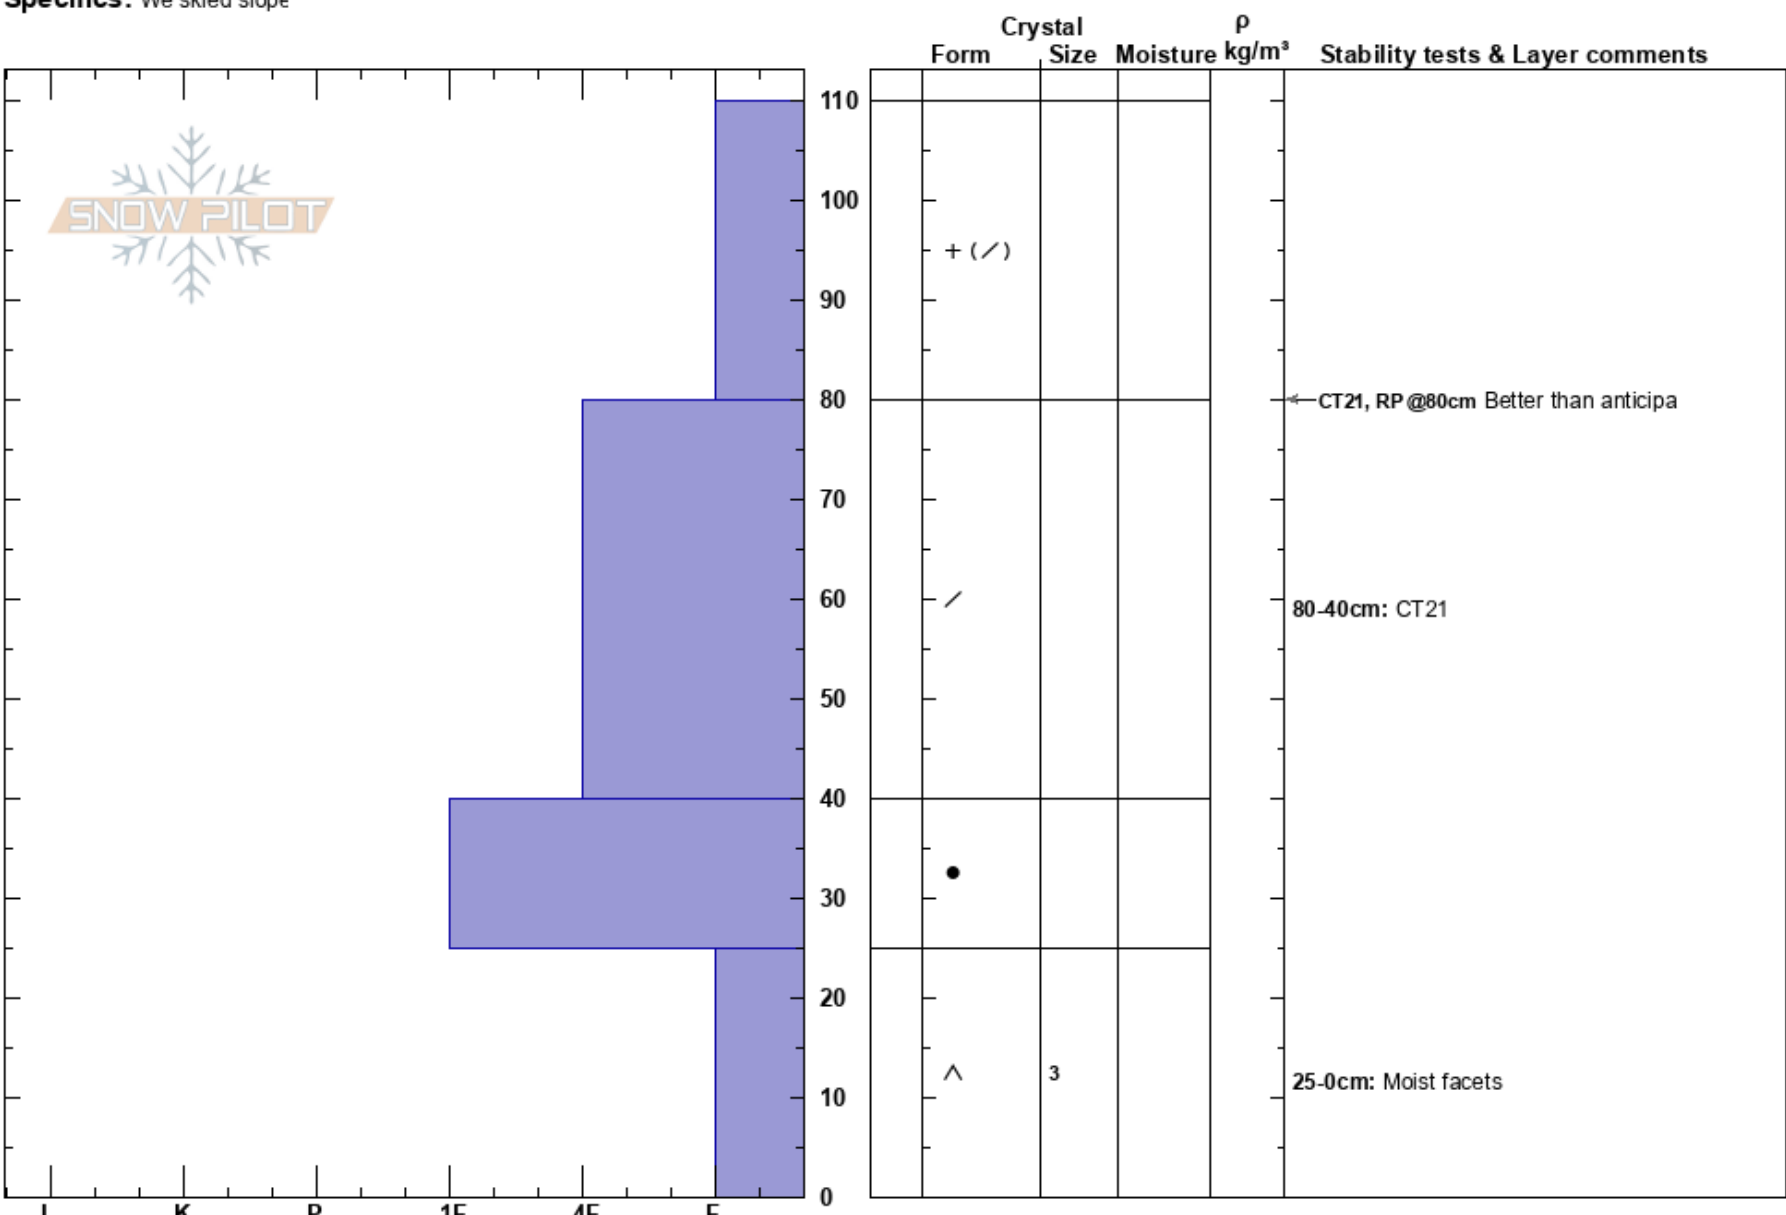

Cabin Creek Ridge run
Palisades
ID
Elevation: 8600 ft
Aspect: NE
Specifics: We skied slope

Charlie Cornell
12/17/2018 - 1:00pm
Co-ord:
Slope Angle: 27°
Wind Loading: previous

Stability: Fair
Air Temperature:
Sky Cover: FEW
Precipitation: NO
Wind: SW Light Breeze

HS:110
PS: 15
80-40cm: CT21
25-0cm: Moist facets
25-0cm: Problematic layer

Notes: In the S turn on the ridge run