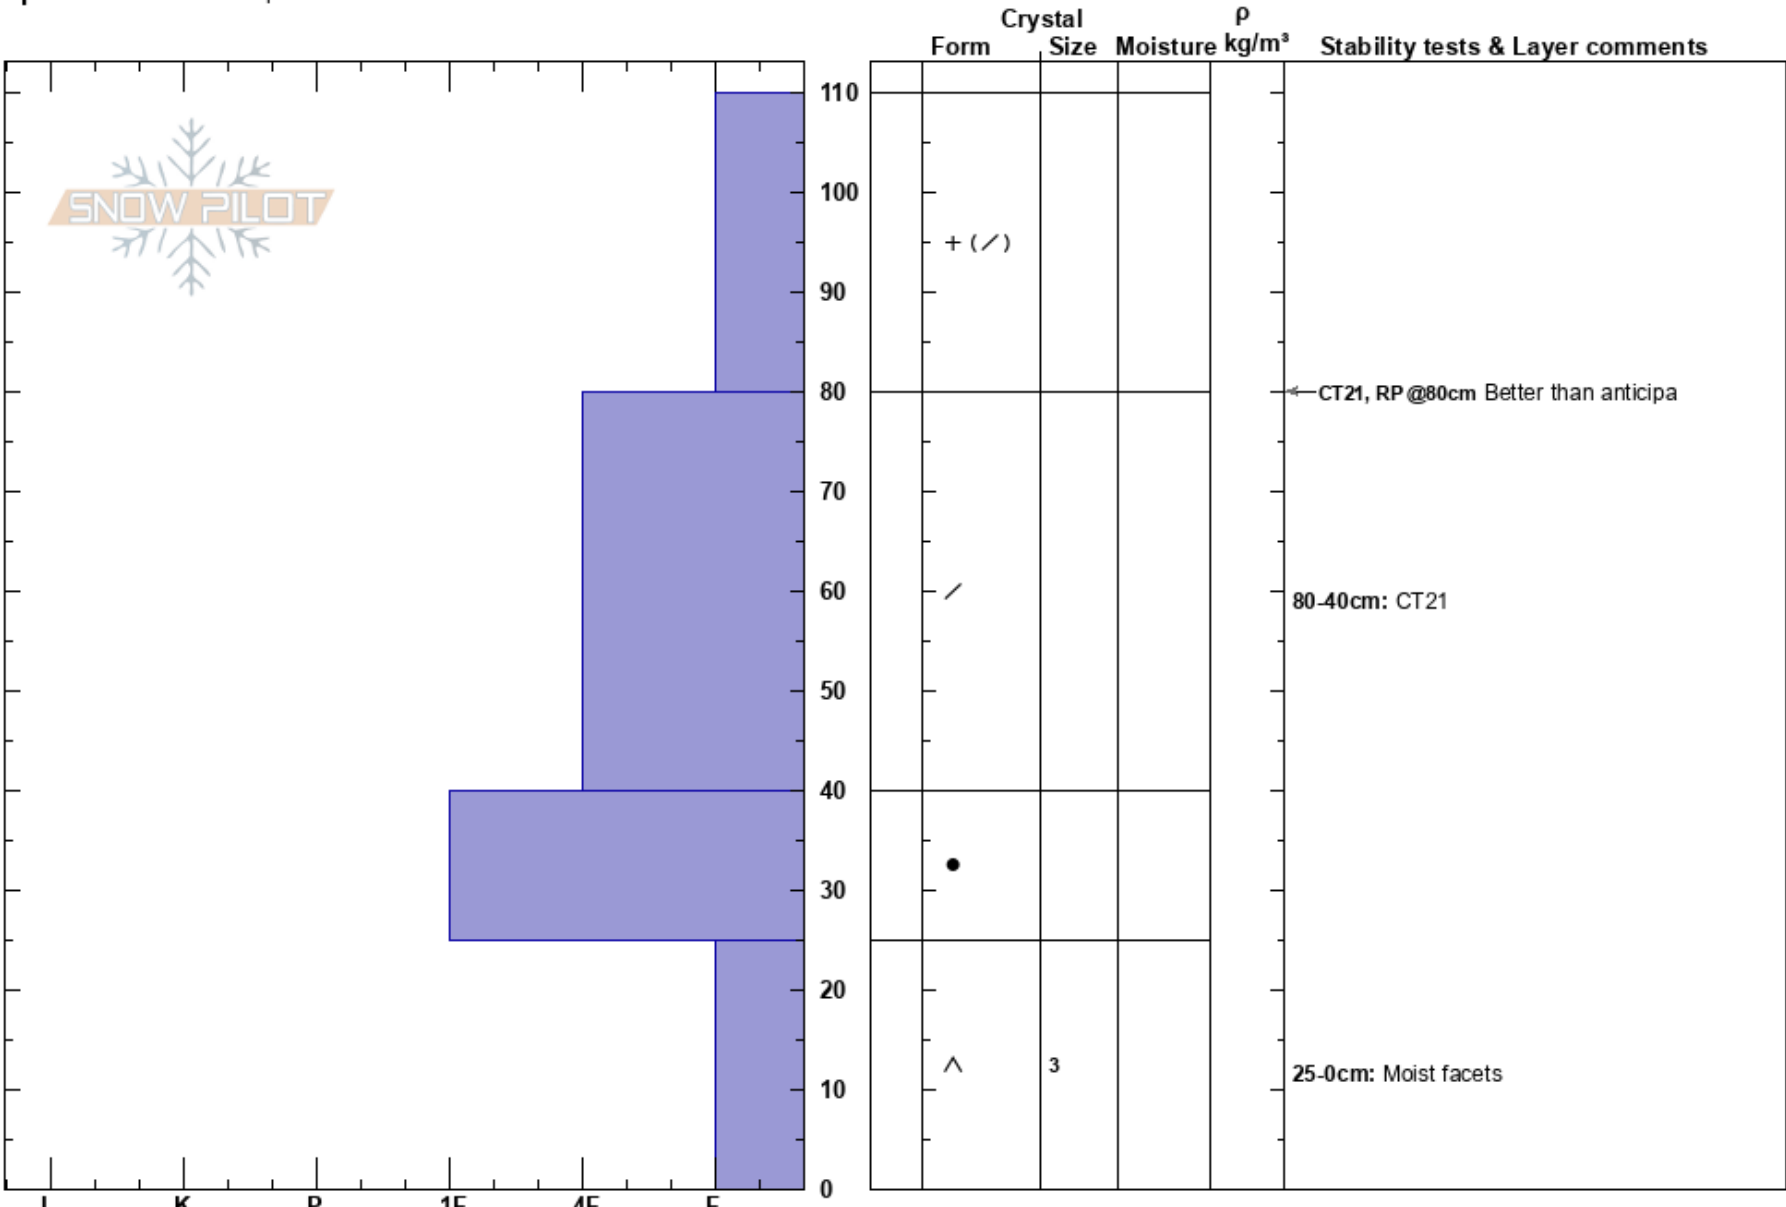

Cabin Creek Ridge run
 Palisades
 ID
 Elevation: 8600 ft
 Aspect: NE
 Specifics: We skied slope

Charlie Cornell
 12/17/2018 - 1:00pm
 Co-ord:
 Slope Angle: 27°
 Wind Loading: previous

Stability: Fair
 Air Temperature:
 Sky Cover: FEW
 Precipitation: NO
 Wind: SW Light Breeze

HS:110
 PS: 15
 80-40cm: CT21
 25-0cm: Moist facets
 25-0cm: Problematic layer

Notes: In the S turn on the ridge run