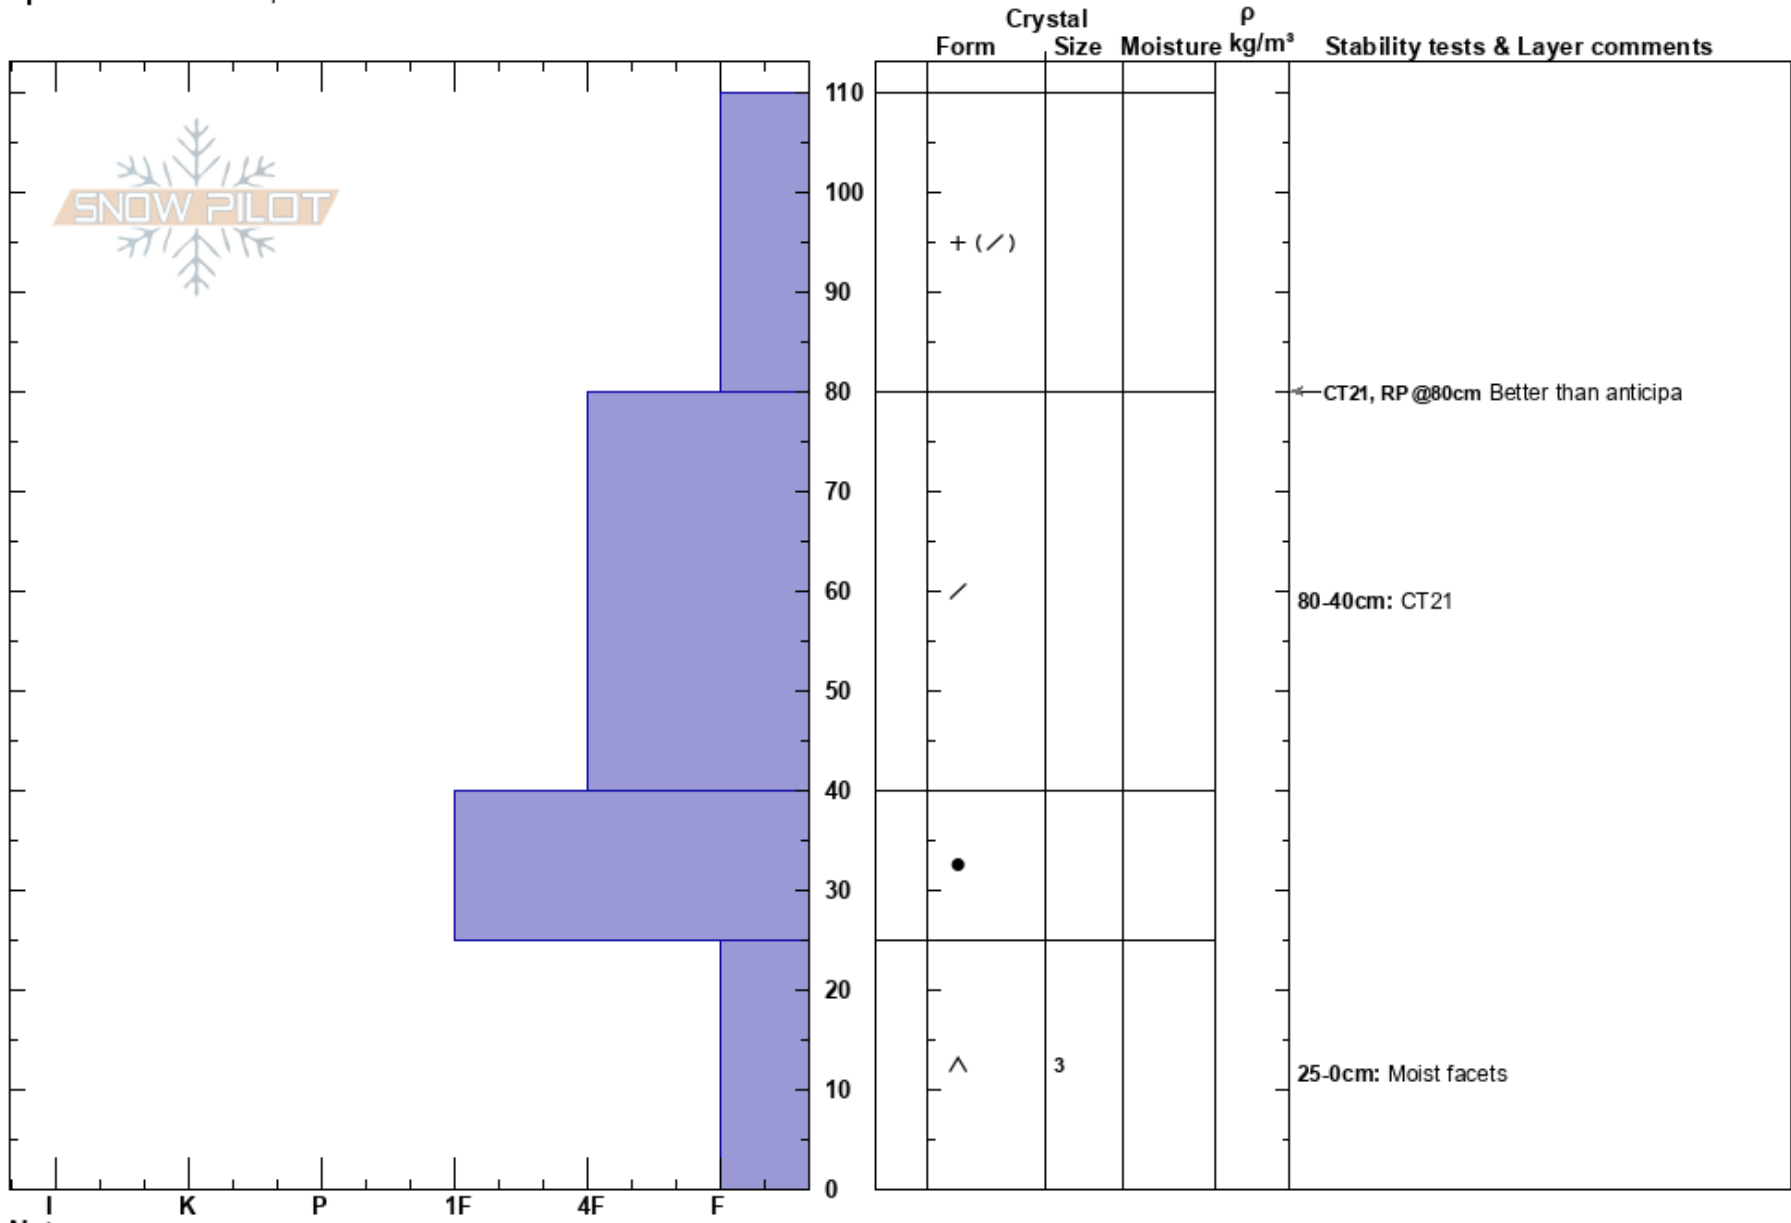

Cabin Creek Ridge run  
 Palisades  
 ID  
 Elevation: 8600 ft  
 Aspect: NE  
 Specifics: We skied slope

Charlie Cornell  
 12/17/2018 - 1:00pm  
 Co-ord:  
 Slope Angle: 27°  
 Wind Loading: previous

Stability: Fair  
 Air Temperature:  
 Sky Cover: FEW  
 Precipitation: NO  
 Wind: SW Light Breeze

HS:110  
 PS: 15  
 80-40cm: CT21  
 25-0cm: Moist facets  
 25-0cm: Problematic layer

Notes: In the S turn on the ridge run