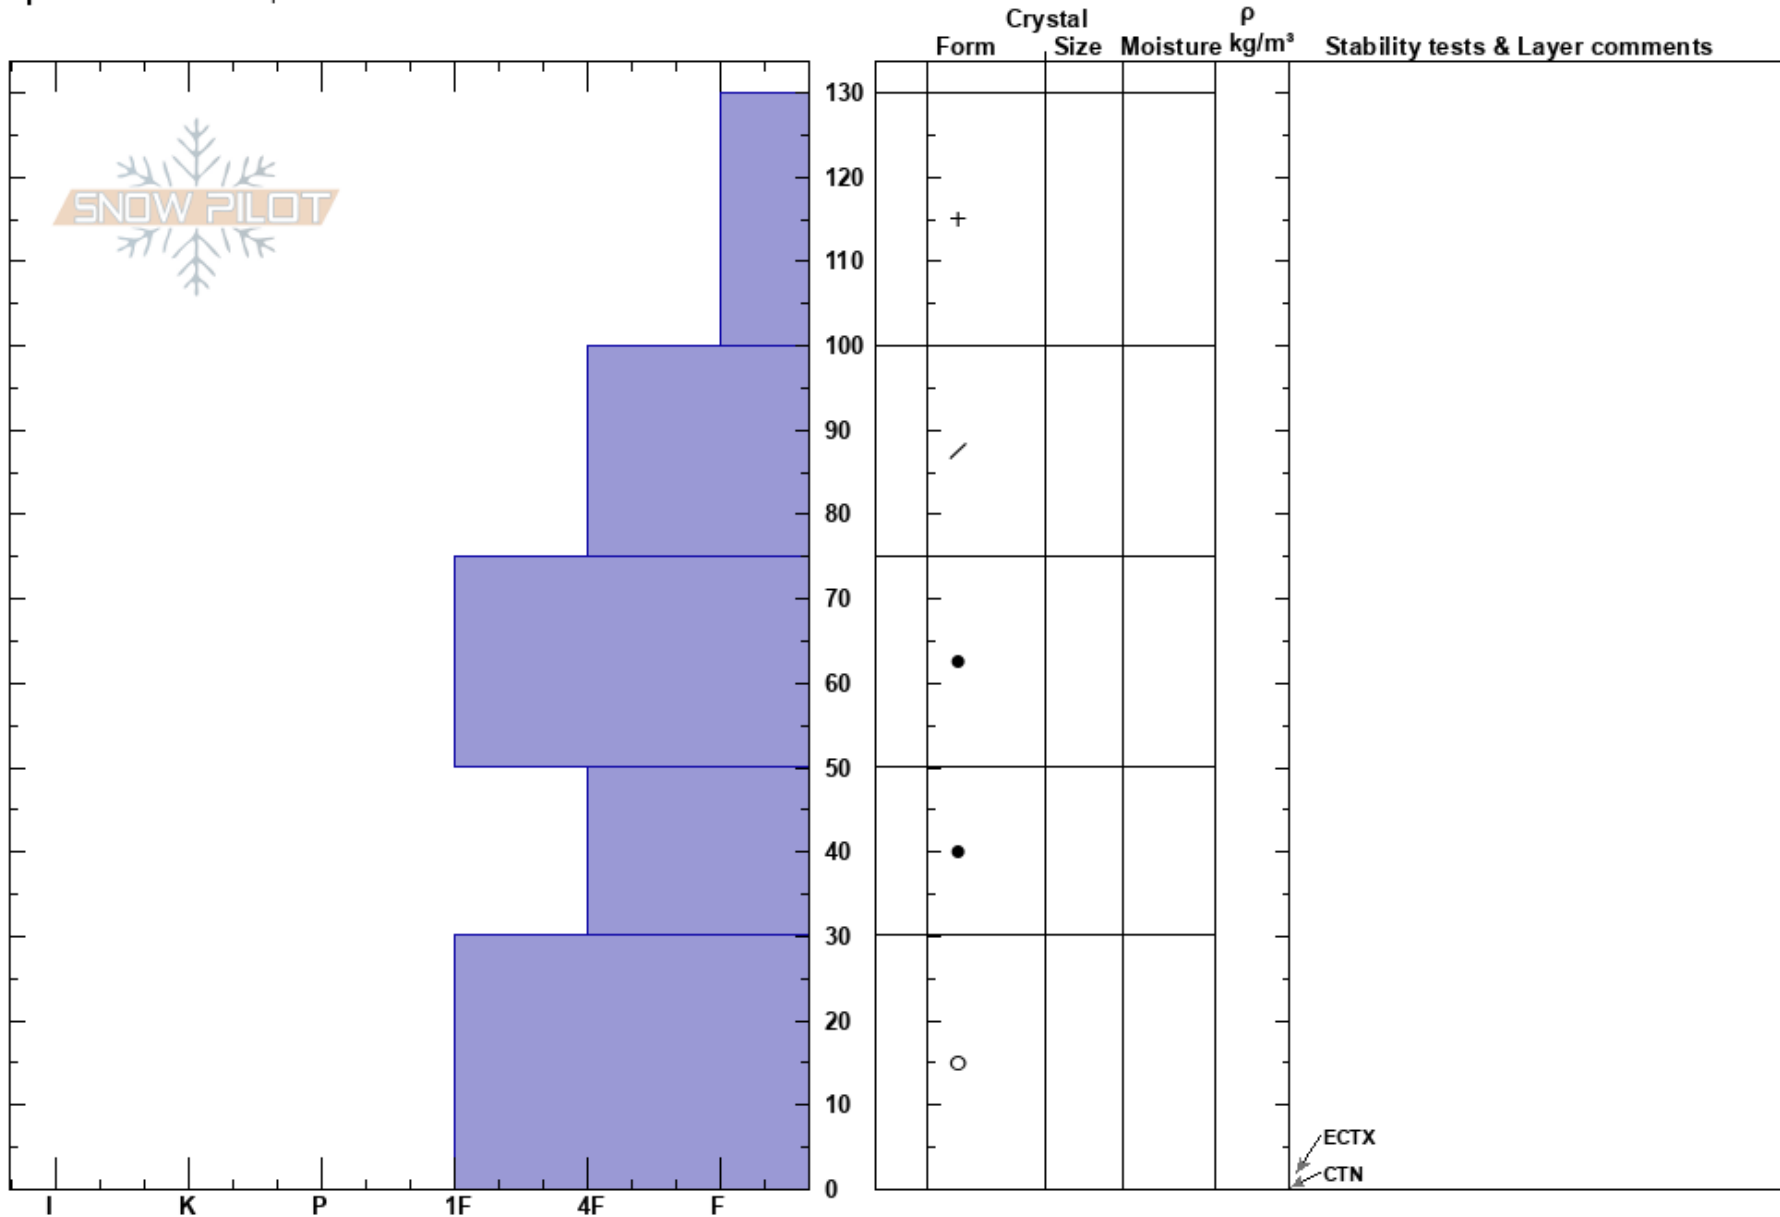

Cabin Creek
 Palisades
 ID
Elevation: 8600 ft
Aspect: NE
Specifics: We skied slope

Charlie Cornell
 12/14/2018 - 10:00am
Co-ord:
Slope Angle: 31°
Wind Loading:

Stability: Fair **HS:** 130 **Layer Notes:**
Air Temperature: 24°F **PS:** 20
Sky Cover: CLR
Precipitation: NO
Wind: SW Calm