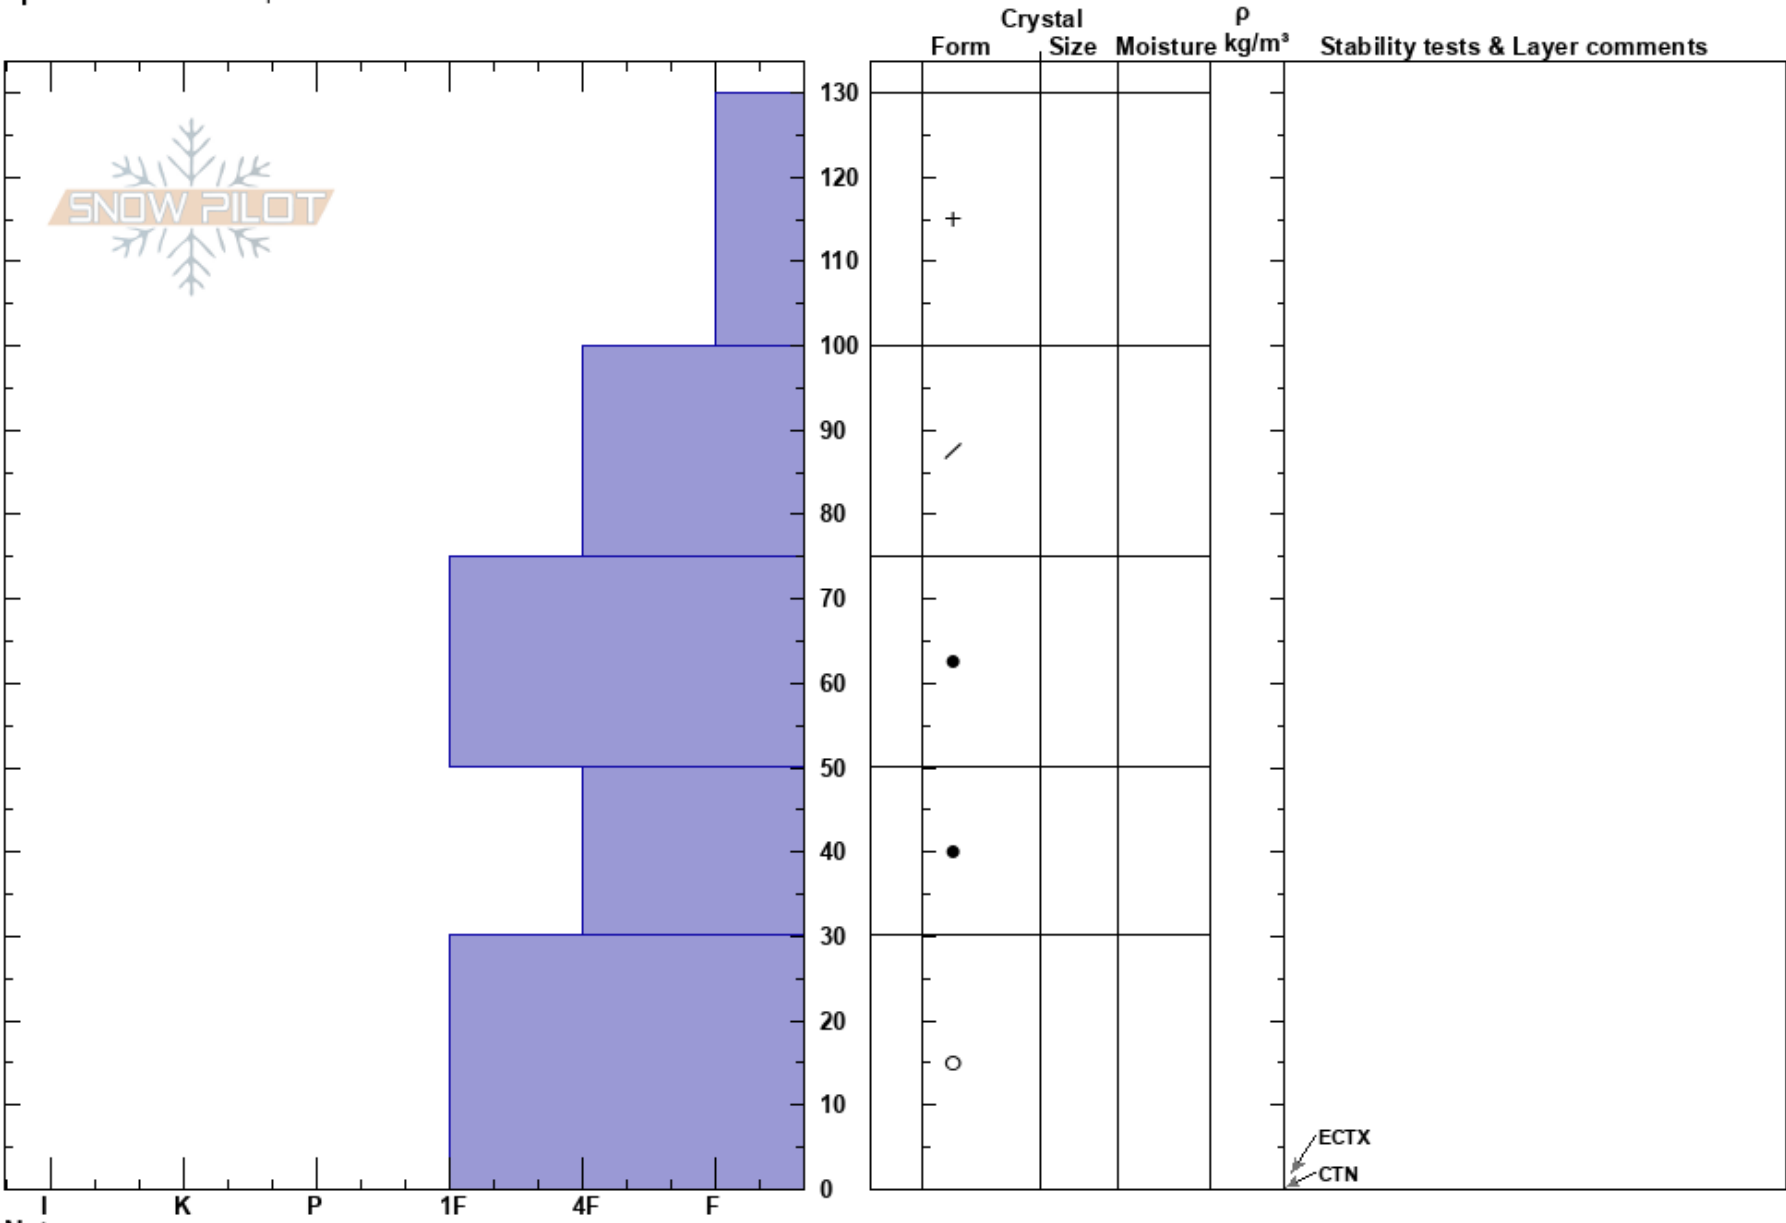

Cabin Creek
 Palisades
 ID
Elevation: 8600 ft
Aspect: NE
Specifics: We skied slope

Charlie Cornell
 12/14/2018 - 10:00am
Co-ord:
Slope Angle: 31°
Wind Loading:

Stability: Fair **HS:** 130 **Layer Notes:**
Air Temperature: 24°F **PS:** 20
Sky Cover: CLR
Precipitation: NO
Wind: SW Calm